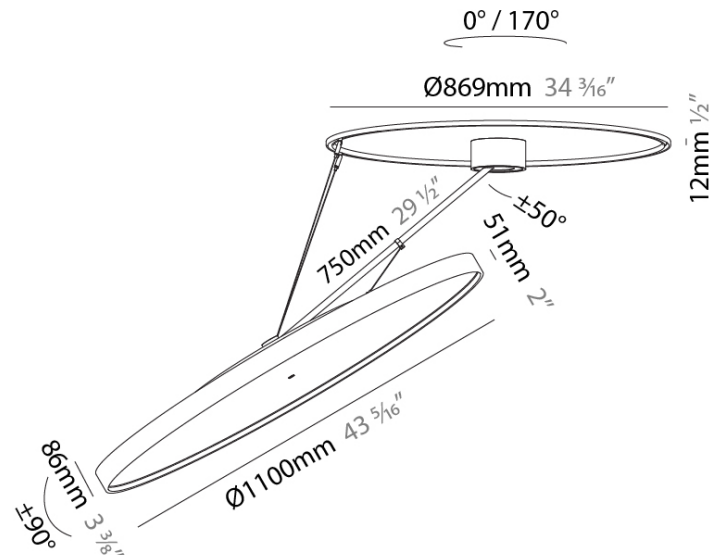

GENERAL

Series: Sign Diva Dancer
Subseries: Sign Diva Dancer Korona
Partner: Prolicht
Division: Architectural
Installation: Suspension
Product Type: Pendant
Mounting Location: Ceiling
Light Distribution: Adjustable

PHYSICAL

Shape: Round
Diameter (mm): 1100
Diameter (in): 43 ⁵/₁₆
Height (mm): 870
Height (in): 34 ¹/₄
Weight (kg): 16.1
Weight (lbs): 35.42
Diffuser: PMMA - Opal / Micro-Prism / Sparkling Secret / Vintage Industrial
Fixture Finish: SSR / BKV / CWI / CRY / HAB / UFT / ITA / RUA / FTG / MYG / LOD / PUS / FRO / FUP / KIA / POP / BLS / SPG / MEY / GOH / CHC / COM / ABZ / JAG / OBR / MOS / ROR
Fixture Material: PMMA / Extruded Aluminum / Steel

ELECTRICAL

Lamp Type: LED (Zhaga Standard)
Input Wattage (W): 169.4
Total Output Wattage (W): 135
Dimming: Tri-Mode (Non-Dimming and Phase Dimming (120Vac only) and 0-10V Dimming)
Driver Included: Yes
Driver Location: Integrated
Driver Type: Constant Current - Universal
Driver Class: Class 2
Input Voltage (V): 120 - 277
Constant Current (MA): 350

LED

Color Temperature (°K): 2700 / 3000 / 4000
Max. Delivered Lumen (lm): 19520 / 19933 / 20340
CRI: >90 CRI
Lamp Life (hrs): 50000

OPTICAL

Adjustability: Rotational Canopy 170°; Tilting Canopy ±50°; Tilting Head ±90°

RATINGS AND CERTIFICATIONS

Certified By: Certified for North American Standards
IP rating: IP20