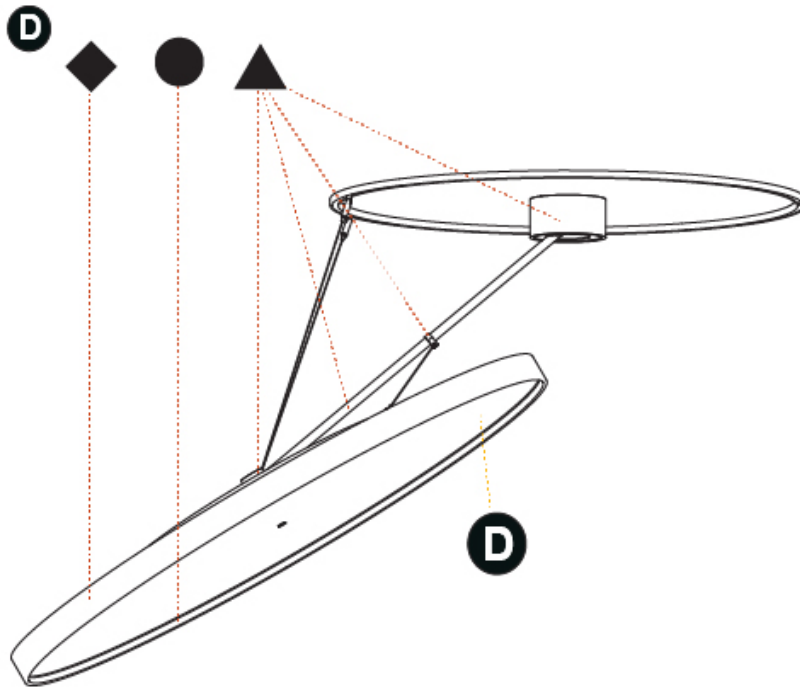

SIGN DIVA DANCER KORONA SUSPENSION

A30883-

PROJECT

TYPE

SPECIFIER

QUANTITY

DATE