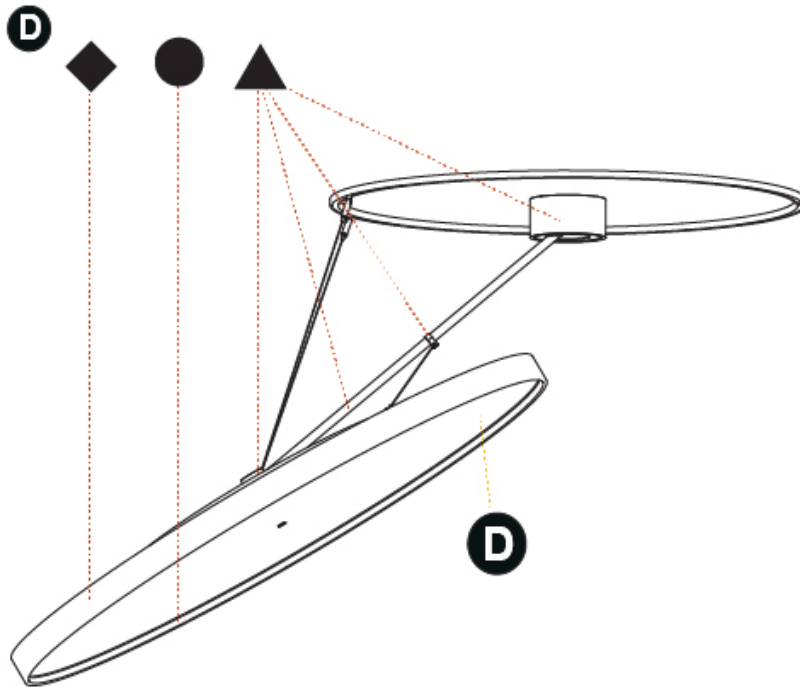

SIGN DIVA DANCER KORONA SUSPENSION

A30883-

PROJECT	_____
TYPE	_____
SPECIFIER	_____
QUANTITY	_____
DATE	_____