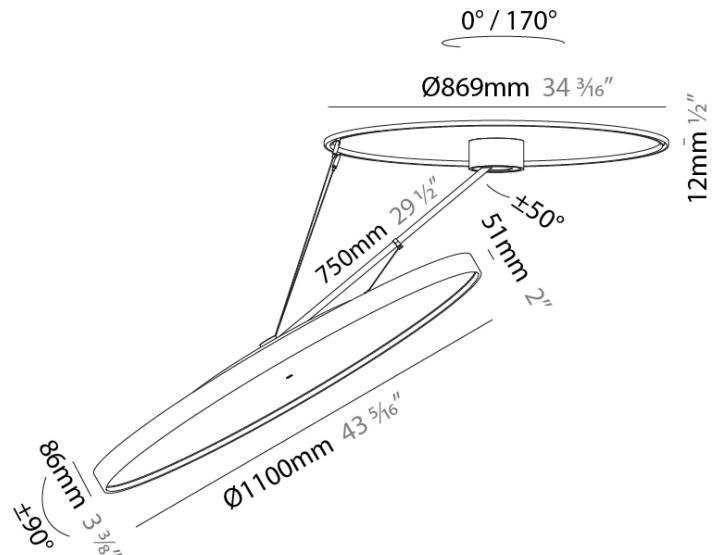

GENERAL

Series: Sign Diva Dancer
Subseries: Sign Diva Dancer Korona
Partner: Prolicht
Division: Architectural
Installation: Suspension
Product Type: Pendant
Mounting Location: Ceiling
Light Distribution: Adjustable

PHYSICAL

Shape: Round
Diameter (mm): 1100
Diameter (in): 43 5/16
Height (mm): 870
Height (in): 34 1/4
Weight (kg): 16.1
Weight (lbs): 35.42
Diffuser: PMMA - Opal / Micro-Prism / Sparkling Secret / Vintage Industrial
Fixture Finish: SSR / BKV / CWI / CRY / HAB / UFT / ITA / RUA / FTG / MYG / LOD / PUS / FRO / FUP / KIA / POP / BLS / SPG / MEY / GOH / CHC / COM / ABZ / JAG / OBR / MOS / ROR
Fixture Material: PMMA / Extruded Aluminum / Steel

ELECTRICAL

Lamp Type: LED (Zhaga Standard)
Input Wattage (W): 169.4
Total Output Wattage (W): 135
Dimming: Tri-Mode (Non-Dimming and Phase Dimming (120Vac only) and 0-10V Dimming)
Driver Included: Yes
Driver Location: Integrated
Driver Type: Constant Current - Universal
Driver Class: Class 2
Input Voltage (V): 120 - 277
Constant Current (MA): 350

LED

Color Temperature (°K): 2700 / 3000 / 4000
Max. Delivered Lumen (lm): 19520 / 19933 / 20340
CRI: >90 CRI
Lamp Life (hrs): 50000

OPTICAL

Adjustability: Rotational Canopy 170°; Tilting Canopy ±50°; Tilting Head ±90°

RATINGS AND CERTIFICATIONS

Certified By: Certified for North American Standards
IP rating: IP20