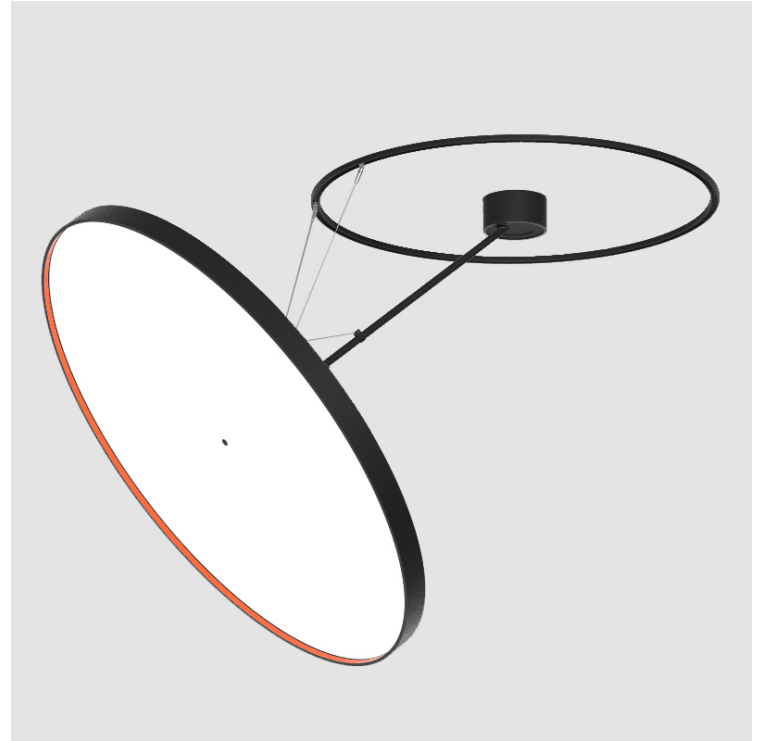

GENERAL

Series: Sign Diva Dancer
Subseries: Sign Diva Dancer Korona
Partner: Prolicht
Division: Architectural
Installation: Suspension
Product Type: Pendant
Mounting Location: Ceiling
Light Distribution: Adjustable

PHYSICAL

Shape: Round
Diameter (mm): 1100
Diameter (in): 43 ⁵/₁₆
Height (mm): 870
Height (in): 34 ¹/₄
Weight (kg): 16.1
Weight (lbs): 35.42
Diffuser: PMMA - Opal / Micro-Prism / Sparkling Secret / Vintage Industrial
Fixture Finish: SSR / BKV / CWI / CRY / HAB / UFT / ITA / RUA / FTG / MYG / LOD / PUS / FRO / FUP / KIA / POP / BLS / SPG / MEY / GOH / CHC / COM / ABZ / JAG / OBR / MOS / ROR
Fixture Material: PMMA / Extruded Aluminum / Steel

ELECTRICAL

Lamp Type: LED (Zhaga Standard)
Input Wattage (W): 169.4
Total Output Wattage (W): 135
Dimming: Tri-Mode (Non-Dimming and Phase Dimming (120Vac only) and 0-10V Dimming)
Driver Included: Yes
Driver Location: Integrated
Driver Type: Constant Current - Universal
Driver Class: Class 2
Input Voltage (V): 120 - 277
Constant Current (MA): 350

LED

Color Temperature (°K): 2700 / 3000 / 4000
Max. Delivered Lumen (lm): 19520 / 19933 / 20340
CRI: >90 CRI
Lamp Life (hrs): 50000

OPTICAL

Adjustability: Rotational Canopy 170°; Tilting Canopy ±50°; Tilting Head ±90°

RATINGS AND CERTIFICATIONS

Certified By: Certified for North American Standards
IP rating: IP20