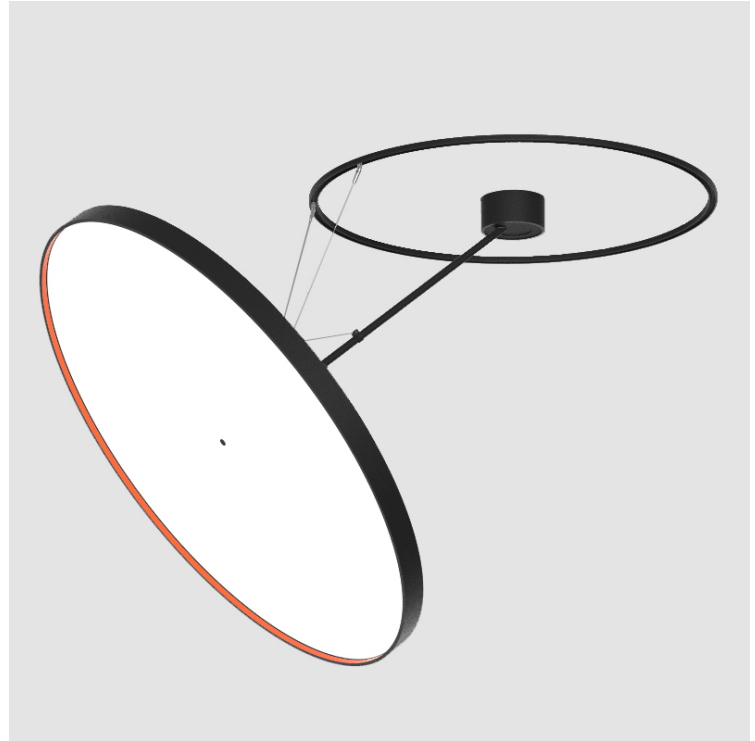

GENERAL

Series: Sign Diva Dancer
Subseries: Sign Diva Dancer Korona
Partner: Prolicht
Division: Architectural
Installation: Suspension
Product Type: Pendant
Mounting Location: Ceiling
Light Distribution: Adjustable

PHYSICAL

Shape: Round
Diameter (mm): 1100
Diameter (in): 43 5/16
Height (mm): 870
Height (in): 34 1/4
Weight (kg): 16.1
Weight (lbs): 35.42
Diffuser: PMMA - Opal / Micro-Prism / Sparkling Secret / Vintage Industrial
Fixture Finish: SSR / BKV / CWI / CRY / HAB / UFT / ITA / RUA / FTG / MYG / LOD / PUS / FRO / FUP / KIA / POP / BLS / SPG / MEY / GOH / CHC / COM / ABZ / JAG / OBR / MOS / ROR
Fixture Material: PMMA / Extruded Aluminum / Steel

ELECTRICAL

Lamp Type: LED (Zhaga Standard)
Input Wattage (W): 169.4
Total Output Wattage (W): 135
Dimming: Tri-Mode (Non-Dimming and Phase Dimming (120Vac only) and 0-10V Dimming)
Driver Included: Yes
Driver Location: Integrated
Driver Type: Constant Current - Universal
Driver Class: Class 2
Input Voltage (V): 120 - 277
Constant Current (MA): 350

LED

Color Temperature (°K): 2700 / 3000 / 4000
Max. Delivered Lumen (lm): 19520 / 19933 / 20340
CRI: >90 CRI
Lamp Life (hrs): 50000

OPTICAL

Adjustability: Rotational Canopy 170°; Tilting Canopy ±50°; Tilting Head ±90°

RATINGS AND CERTIFICATIONS

Certified By: Certified for North American Standards
IP rating: IP20