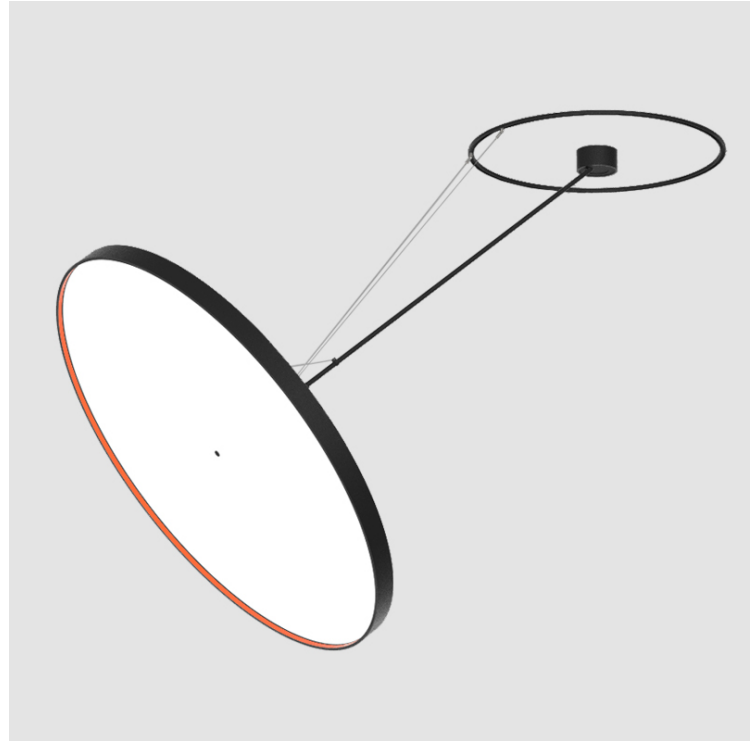

GENERAL

Series: Sign Diva Dancer
Subseries: Sign Diva Dancer Korona
Partner: Prolicht
Division: Architectural
Installation: Suspension
Product Type: Pendant
Mounting Location: Ceiling
Light Distribution: Adjustable

PHYSICAL

Shape: Round
Diameter (mm): 1100
Diameter (in): 43 5/16
Height (mm): 1620
Height (in): 63 3/4
Weight (kg): 15.5
Weight (lbs): 34.1
Diffuser: PMMA - Opal / Micro-Prism / Sparkling Secret / Vintage Industrial
Fixture Finish: SSR / BKV / CWI / CRY / HAB / UFT / ITA / RUA / FTG / MYG / LOD / PUS / FRO / FUP / KIA / POP / BLS / SPG / MEY / GOH / CHC / COM / ABZ / JAG / OBR / MOS / ROR
Fixture Material: PMMA / Extruded Aluminum / Steel

ELECTRICAL

Lamp Type: LED (Zhaga Standard)
Input Wattage (W): 169.4
Total Output Wattage (W): 135
Dimming: Tri-Mode (Non-Dimming and Phase Dimming (120Vac only) and 0-10V Dimming)
Driver Included: Yes
Driver Location: Integrated
Driver Type: Constant Current - Universal
Driver Class: Class 2
Input Voltage (V): 120 - 277
Constant Current (MA): 600

LED

Color Temperature (°K): 2700 / 3000 / 4000
Max. Delivered Lumen (lm): 19520 / 19933 / 20340
CRI: >90 CRI
Lamp Life (hrs): 50000

OPTICAL

Adjustability: Rotational Canopy 170°; Tilting Canopy ±50°; Tilting Head ±90°

RATINGS AND CERTIFICATIONS

Certified By: Certified for North American Standards
IP rating: IP20