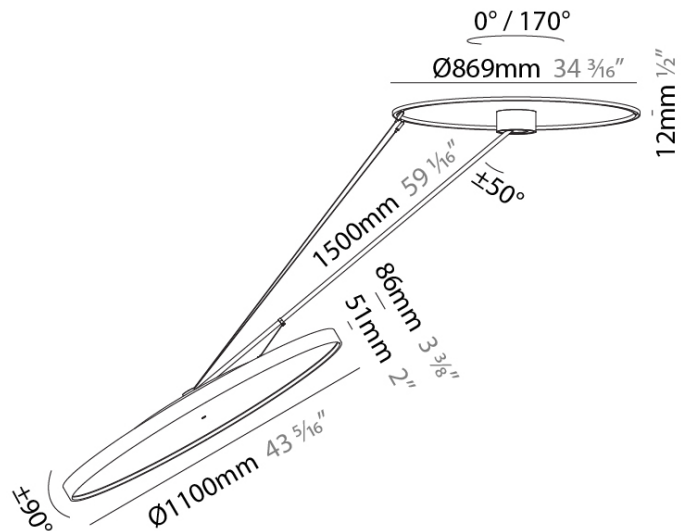

GENERAL

Series: Sign Diva Dancer
Subseries: Sign Diva Dancer Korona
Partner: Prolicht
Division: Architectural
Installation: Suspension
Product Type: Pendant
Mounting Location: Ceiling
Light Distribution: Adjustable

PHYSICAL

Shape: Round
Diameter (mm): 1100
Diameter (in): 43 5/16
Height (mm): 1620
Height (in): 63 3/4
Weight (kg): 15.5
Weight (lbs): 34.1
Diffuser: PMMA - Opal / Micro-Prism / Sparkling Secret / Vintage Industrial
Fixture Finish: SSR / BKV / CWI / CRY / HAB / UFT / ITA / RUA / FTG / MYG / LOD / PUS / FRO / FUP / KIA / POP / BLS / SPG / MEY / GOH / CHC / COM / ABZ / JAG / OBR / MOS / ROR
Fixture Material: PMMA / Extruded Aluminum / Steel

ELECTRICAL

Lamp Type: LED (Zhaga Standard)
Input Wattage (W): 169.4
Total Output Wattage (W): 135
Dimming: Tri-Mode (Non-Dimming and Phase Dimming (120Vac only) and 0-10V Dimming)
Driver Included: Yes
Driver Location: Integrated
Driver Type: Constant Current - Universal
Driver Class: Class 2
Input Voltage (V): 120 - 277
Constant Current (MA): 600

LED

Color Temperature (°K): 2700 / 3000 / 4000
Max. Delivered Lumen (lm): 19520 / 19933 / 20340
CRI: >90 CRI
Lamp Life (hrs): 50000

OPTICAL

Adjustability: Rotational Canopy 170°; Tilting Canopy ±50°; Tilting Head ±90°

RATINGS AND CERTIFICATIONS

Certified By: Certified for North American Standards
IP rating: IP20