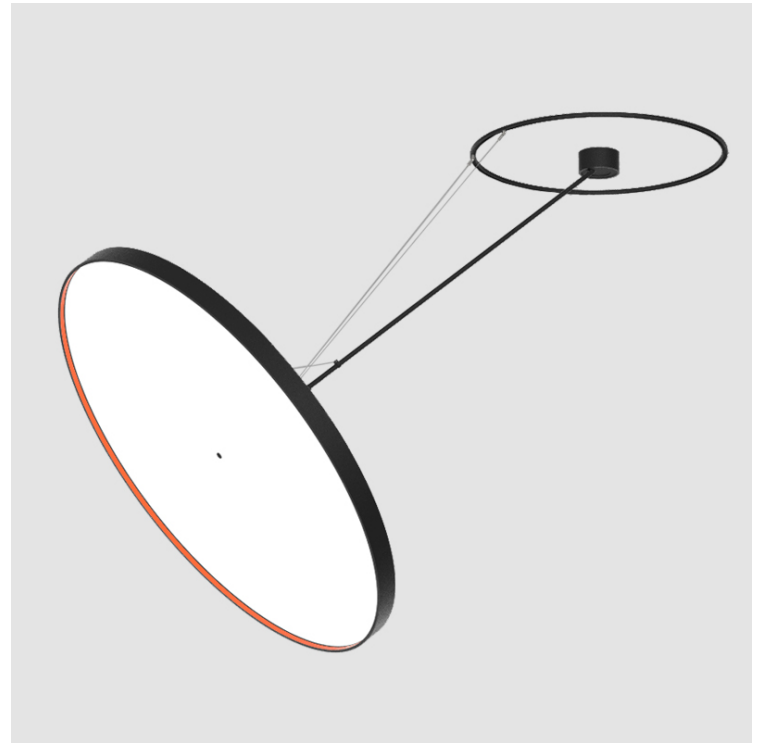

GENERAL

Series: Sign Diva Dancer
Subseries: Sign Diva Dancer Korona
Partner: Prolicht
Division: Architectural
Installation: Suspension
Product Type: Pendant
Mounting Location: Ceiling
Light Distribution: Adjustable

PHYSICAL

Shape: Round
Diameter (mm): 1100
Diameter (in): 43 5/16
Height (mm): 1620
Height (in): 63 3/4
Weight (kg): 15.5
Weight (lbs): 34.1
Diffuser: PMMA - Opal / Micro-Prism / Sparkling Secret / Vintage Industrial
Fixture Finish: SSR / BKV / CWI / CRY / HAB / UFT / ITA / RUA / FTG / MYG / LOD / PUS / FRO / FUP / KIA / POP / BLS / SPG / MEY / GOH / CHC / COM / ABZ / JAG / OBR / MOS / ROR
Fixture Material: PMMA / Extruded Aluminum / Steel

ELECTRICAL

Lamp Type: LED (Zhaga Standard)
Input Wattage (W): 169.4
Total Output Wattage (W): 135
Dimming: Tri-Mode (Non-Dimming and Phase Dimming (120Vac only) and 0-10V Dimming)
Driver Included: Yes
Driver Location: Integrated
Driver Type: Constant Current - Universal
Driver Class: Class 2
Input Voltage (V): 120 - 277
Constant Current (MA): 600

LED

Color Temperature (°K): 2700 / 3000 / 4000
Max. Delivered Lumen (lm): 19520 / 19933 / 20340
CRI: >90 CRI
Lamp Life (hrs): 50000

OPTICAL

Adjustability: Rotational Canopy 170°; Tilting Canopy ±50°; Tilting Head ±90°

RATINGS AND CERTIFICATIONS

Certified By: Certified for North American Standards
IP rating: IP20