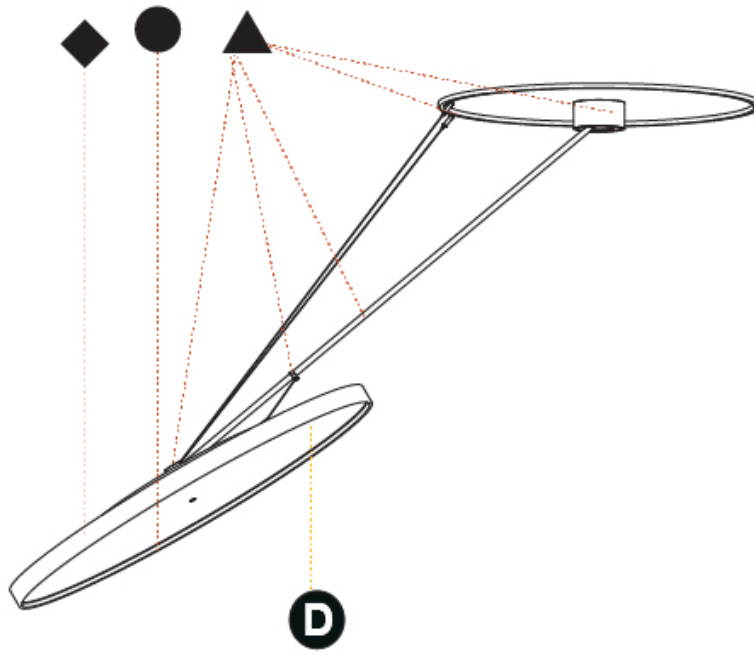

SIGN DIVA DANCER KORONA SUSPENSION

A30884-

PROJECT

TYPE

SPECIFIER

QUANTITY

DATE