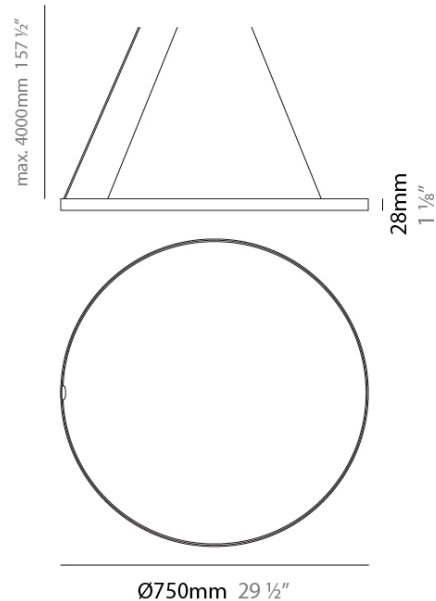

1. To build a product code in our configurator select the specify button on the base model # product page
2. To build a manual product code on this datasheet choose from the options listed below in blue font and add the suffix to the base model #

GENERAL

Series: Silhouettes
Partner: Prolicht
Division: Design
Installation: Suspension
Product Type: Modular Systems
Mounting Location: Ceiling
Light Distribution: Direct

PHYSICAL

Shape: Round
Diameter (mm): 750
Diameter (in): 29 1/2
Height (mm): 28
Height (in): 1 1/8
Max. Overall Height (mm): 4028
Max. Overall Height (in): 158 9/16
Weight (kg): 10.24kg
Diffuser: PMMA - Opal
Fixture Finish: SSR / BKV / CWI / CRY / HAB / UFT / ITA / RUA / FTG / MYG / LOD / PUS / FRO / FUP / KIA / POP / BLS / SPG / MEY / GOH / CHC / COM / ABZ / JAG / OBR / MOS / ROR
Fixture Material: Aluminum
Cable Details: 4000mm/157 1/2" Transparent Cable

ELECTRICAL

Lamp Type: LED
Input Wattage (W): 37
Dimming: Non-Dimmable / 0-10V Dimming
Driver Included: No
Driver Location: See canopy components
Driver Type: Constant Voltage - Universal
Driver Class: Class 2
Input Voltage (V): 120 - 277
Output Voltage (V): 24

LED

Color Temperature (°K): 3000
Max. Delivered Lumen (lm): 2790
Nominal Lumen (lm): 3276
CRI: >90 CRI
Lamp Life (hrs): 50000
Upon Request: 2200K / 2400K / 2700K / 3500K

RATINGS AND CERTIFICATIONS

Certified By: Certified for North American Standards
IP rating: IP20