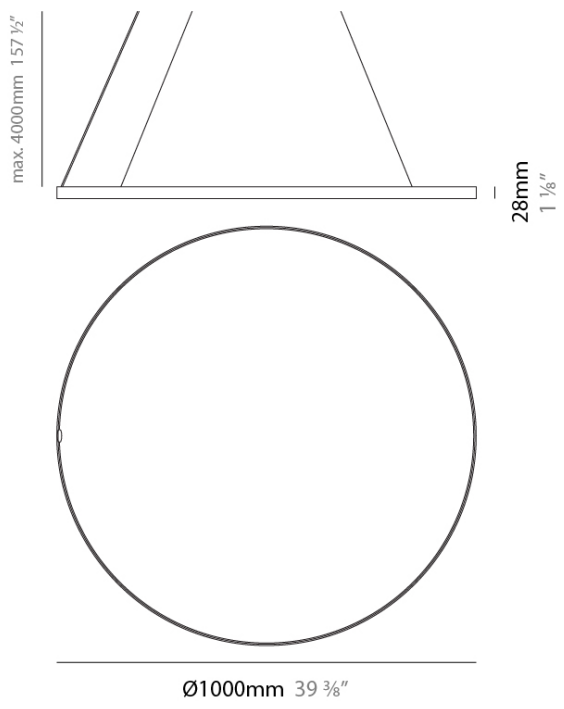

1. To build a product code in our configurator select the specify button on the base model # product page
2. To build a manual product code on this datasheet choose from the options listed below in blue font and add the suffix to the base model #

GENERAL
Series: Glorious Silhouette
Partner: Prolicht
Division: Architectural
Installation: Suspension
Product Type: Pendant
Mounting Location: Ceiling
Light Distribution: Direct

PHYSICAL
Shape: Round
Diameter (mm): 1000
Diameter (in): 39 3/8
Height (mm): 28
Height (in): 1 1/8
Max. Overall Height (mm): 4028
Max. Overall Height (in): 158 9/16
Weight (kg): 10.24kg
Diffuser: PMMA - Opal
Fixture Finish: SSR / BKV / CWI / CRY / HAB / UFT / ITA / RUA / FTG / MYG / LOD / PUS / FRO / FUP / KIA / POP / BLS / SPG / MEY / GOH / CHC / COM / ABZ / JAG / OBR / MOS / ROR
Fixture Material: Aluminum
Cable Details: 4000mm/157 1/2" Transparent Cable

ELECTRICAL
Lamp Type: LED (Zhaga Standard)
Input Wattage (W): 40.9
Dimming: Non-Dimmable / 0-10V Dimming
Driver Included: No
Driver Location: See canopy components
Driver Type: Constant Voltage - Universal
Driver Class: Class 2
Input Voltage (V): 120 - 277
Output Voltage (V): 24

LED
Color Temperature (°K): 3000
Max. Delivered Lumen (lm): 2379
Nominal Lumen (lm): 4102
CRI: >90 CRI
Lamp Life (hrs): 50000
Upon Request: 2200K / 2400K / 2700K / 3500K

RATINGS AND CERTIFICATIONS
Certified By: Certified for North American Standards
IP rating: IP20