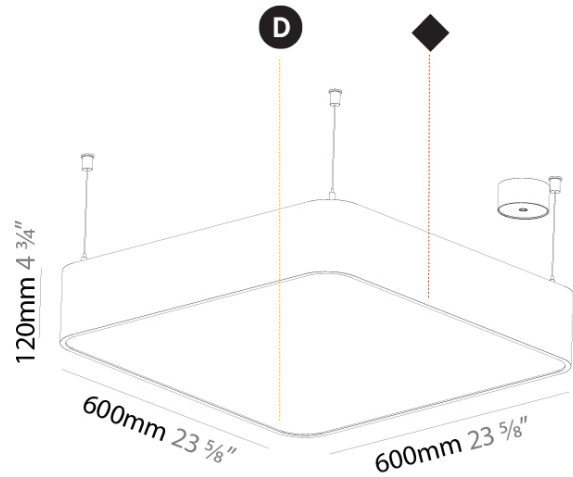

GENERAL

Series: Smoothy
Subseries: Smoothy Standard
Brand: Prolicht
Division: Architectural
Mounting Type: Suspension
Mounting Location: Ceiling
Subcategory: Ambient

PHYSICAL

Shape: Square
Length (mm): 600
Length (in): 23 5/8
Width (mm): 600
Width (in): 23 5/8
Height (mm): 120
Height (in): 4 3/4
Max. Overall Height (mm): 2120mm / 83-7/16
Max. Overall Height (in): 83 7/16
Light Distribution: Direct
Weight (kg): 10.86
Weight (lbs): 23.94
Diffuser: PMMA - Opal or Micro-Prism
Fixture Finish: SSR / BKV / CWI / CRY / HAB / UFT / ITA / RUA / FTG / MYG / LOD / PUS / FRO / FUP / KIA / POP / BLS / SPG / MEY / GOH / GUM / CHC / COM / ABZ / JAG / OBR / MOS / ROR
Fixture Material: Extruded Aluminum / Steel
Cable Details: 2000mm / 78 3/4"

ELECTRICAL

Lamp Type: LED (Zhaga Standard)
Input Wattage (W): 50
Total Output Wattage (W): 45
Dimming: Non-Dimmable
Driver Included: Yes
Driver Location: Integrated
Driver Type: Constant Current - Universal
Driver Class: Class 2
Input Voltage (V): 120 - 277
Constant Current (mA): 350
Upon Request: (Not included - see components) Integral: 0-10Vdc dimming / Phase dimming 120Vac only

LED

Color Temperature (°K): 3000 / 3500 / 4000
Max. Delivered Lumen (lm): 5520 / 5606 / 5720
CRI: >80 CRI
Efficiency (%): 82.7
Lamp Life (hrs): 50000

RATINGS AND CERTIFICATIONS

Certified By: Certified for North American Standards
IP rating: IP20