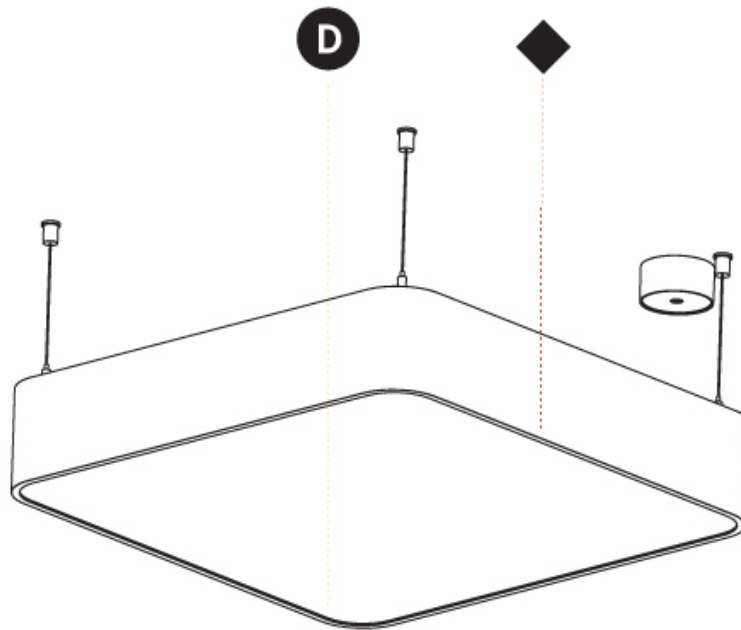

SMOOTHY STANDARD SUSPENSION

A31679-

PROJECT	_____
TYPE	_____
SPECIFIER	_____
QUANTITY	_____
DATE	_____