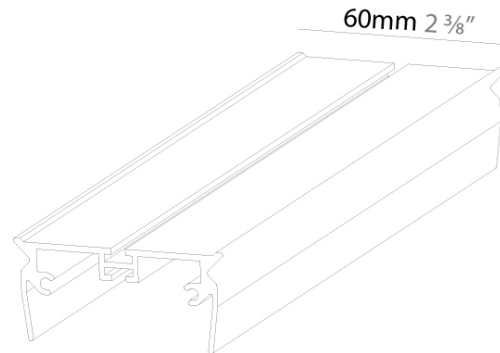

BUNGA SURFACE

A3240003

base number

PROJECT

TYPE

SPECIFIER

QUANTITY

DATE

DESCRIPTION

Bunga / Fino System - Surface Profile Per Meter (Crystal White 03 Only) - Max 3000mm / 118 1/8"

1. To build a product code in our configurator select the specify button on the base model # product page
2. To build a manual product code on this datasheet choose from the options listed below in blue font and add the suffix to the base model #

GENERAL

Series: Bunga
Brand: Prolicht
Division: Architectural
Mounting Type: Surface
Mounting Location: Ceiling
Subcategory: Profile

PHYSICAL

Shape: Rectangle
Length (mm): 1000
Length (in): 39 3/8
Width (mm): 60
Width (in): 2 3/8
Height (mm): 28
Height (in): 1 1/8
Weight (kg): 0.8
Weight (lbs): 1.76
Fixture Material: Aluminum

ELECTRICAL

Lamp Type: LED (Zhaga Standard)

RATINGS AND CERTIFICATIONS

Certified By: Certified for North American Standards
IP rating: IP20

max. 3000mm 118 1/8"