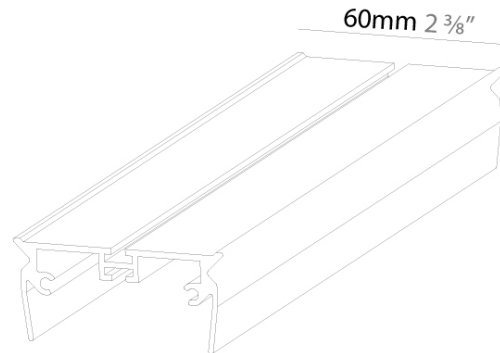

### PHYSICAL

Shape: Rectangle  
Length (mm): 1000  
Length (in): 39 3/8  
Width (mm): 60  
Width (in): 2 3/8  
Height (mm): 28  
Height (in): 1 1/8  
Weight (kg): 0.8  
Weight (lbs): 1.76  
Fixture Material: Aluminum

### RATINGS AND CERTIFICATIONS

Certified By: Certified for North American Standards  
IP rating: IP20

max. 3000mm 118 1/8"