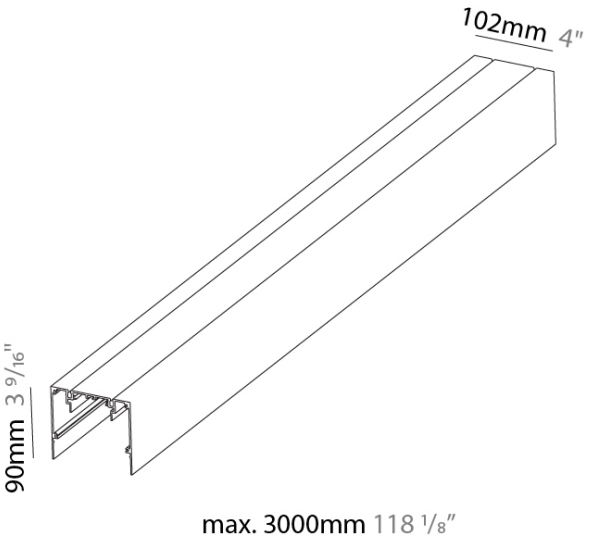

PROJECT	_____
TYPE	_____
SPECIFIER	_____
QUANTITY	_____
DATE	_____

IDAHO 100 SURFACE

A32401- _____
base number   Finishes

DESCRIPTION
Idaho 100 - Surface Profile - Max 3,000mm / 118 1/8" max Aluminum Profile

1. To build a product code in our configurator select the specify button on the base model # product page
2. To build a manual product code on this datasheet choose from the options listed below in blue font and add the suffix to the base model #

GENERAL
Series: Idaho _____
Subseries: Idaho 100 _____
Partner: Prolicht _____
Division: Architectural _____
Installation: Surface _____
Product Type: Linear Profiles _____
Mounting Location: Ceiling _____

PHYSICAL
Shape: Rectangle _____
Length (mm): 1000 _____
Length (in): 39 3/8 _____
Width (mm): 102 _____
Width (in): 4 _____
Height (mm): 90 _____
Height (in): 3 9/16 _____
Weight (kg): 2.25 _____
Weight (lbs): 4.96 _____
Fixture Finish: ANA / SSR / BKV / CWI / CRY / HAB / MSR / UFT / ITA / RUA / OGR / FTG / MYG / RWR / LOD / PUS / FRO / FUP / KIA / POP / BLS / SPG / MEY / GOH / CHC / COM / ABZ / JAG / OBR / MOS / ROR _____
Fixture Material: Aluminum _____

RATINGS AND CERTIFICATIONS
Certified By: Certified for North American Standards _____
IP rating: IP20 _____