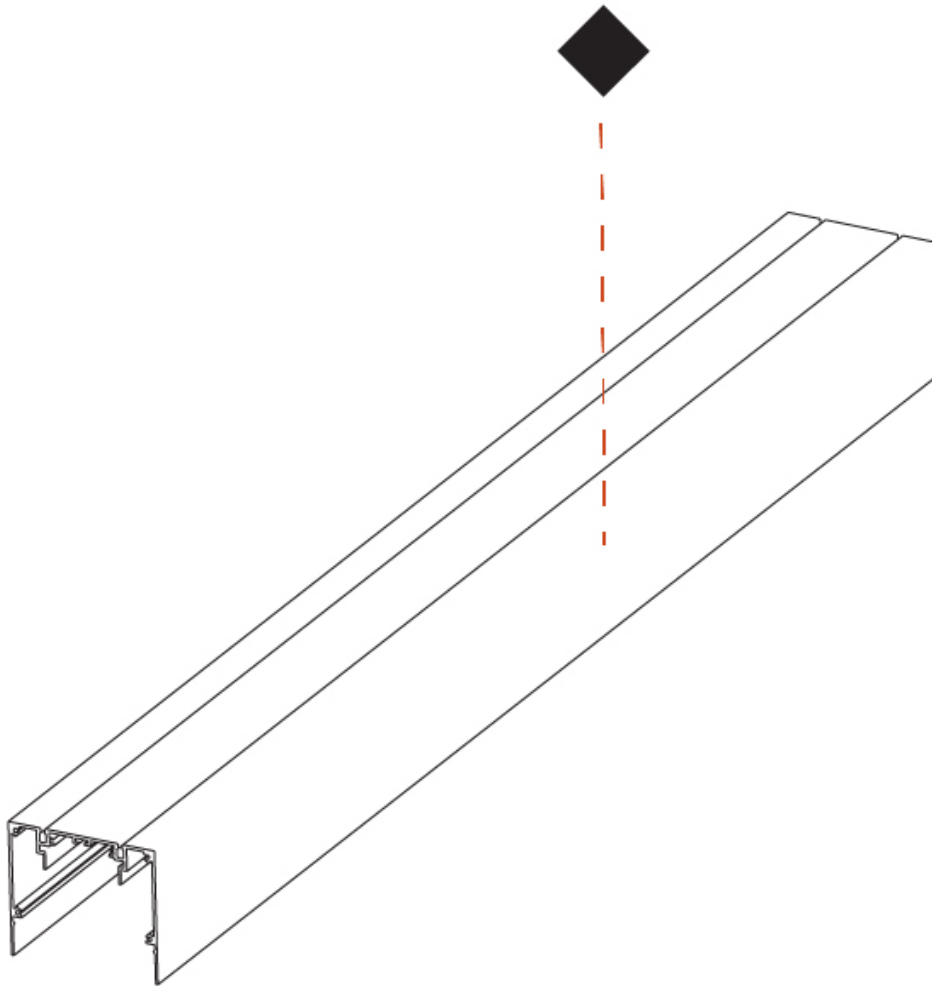

A32401-

PROJECT _____

TYPE _____

SPECIFIER _____

QUANTITY _____

DATE _____

A