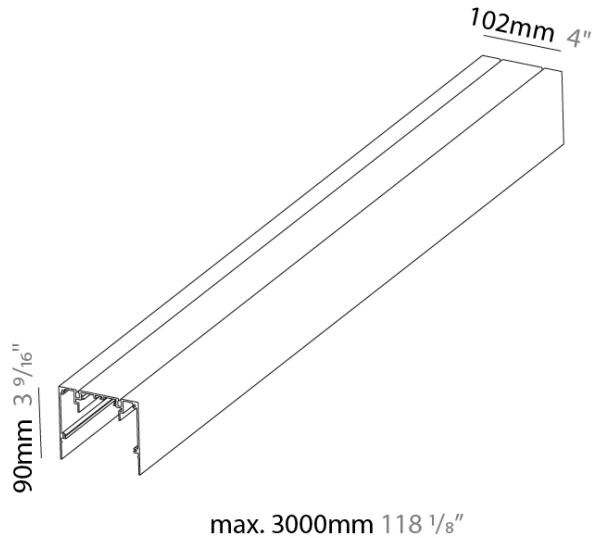

PROJECT	_____
TYPE	_____
SPECIFIER	_____
QUANTITY	_____
DATE	_____

IDAHO 100 SURFACE

A32401- _____
base number   Finishes

DESCRIPTION
Idaho 100 - Surface Profile - Max 3,000mm / 118 1/8" max Aluminum Profile

1. To build a product code in our configurator select the specify button on the base model # product page
2. To build a manual product code on this datasheet choose from the options listed below in blue font and add the suffix to the base model #

GENERAL
Series: Idaho _____
Subseries: Idaho 100 _____
Partner: Prolicht _____
Division: Architectural _____
Installation: Surface _____
Product Type: Linear Profiles _____
Mounting Location: Ceiling _____

PHYSICAL
Shape: Rectangle _____
Length (mm): 1000 _____
Length (in): 39 3/8 _____
Width (mm): 102 _____
Width (in): 4 _____
Height (mm): 90 _____
Height (in): 3 9/16 _____
Weight (kg): 2.25 _____
Weight (lbs): 4.96 _____
Fixture Finish: ANA / SSR / BKV / CWI / CRY / HAB / MSR / UFT / ITA / RUA / OGR / FTG / MYG / RWR / LOD / PUS / FRO / FUP / KIA / POP / BLS / SPG / MEY / GOH / CHC / COM / ABZ / JAG / OBR / MOS / ROR _____
Fixture Material: Aluminum _____

RATINGS AND CERTIFICATIONS
Certified By: Certified for North American Standards _____
IP rating: IP20 _____