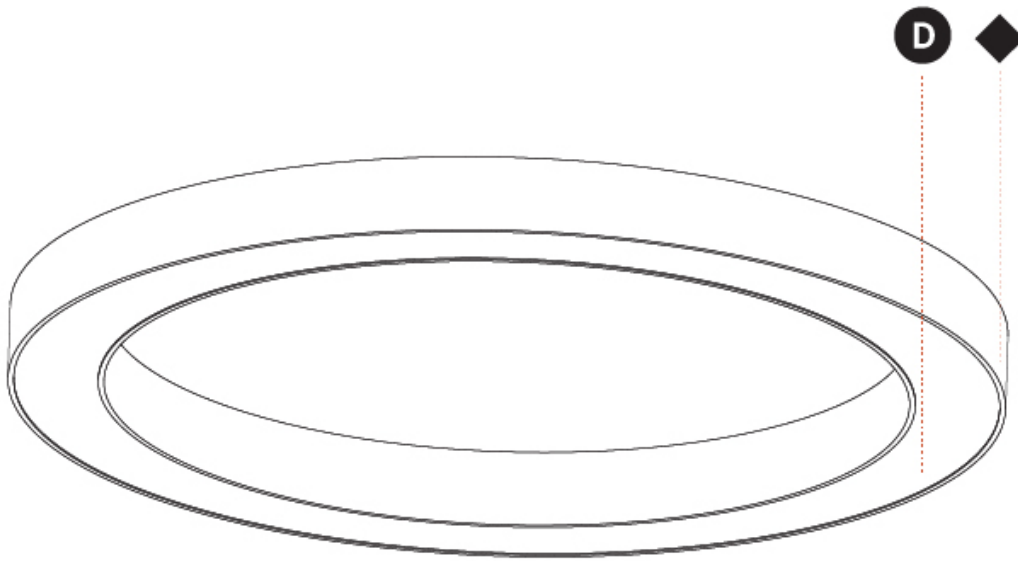

A32907-

PROJECT	_____
TYPE	_____
SPECIFIER	_____
QUANTITY	_____
DATE	_____

PROJECT _____
 TYPE _____
 SPECIFIER _____
 QUANTITY _____
 DATE _____

GLORIOUS SURFACE COLOR FINISH CHART

Fixture Finish

Sparkling Silver - 01 (SSR)