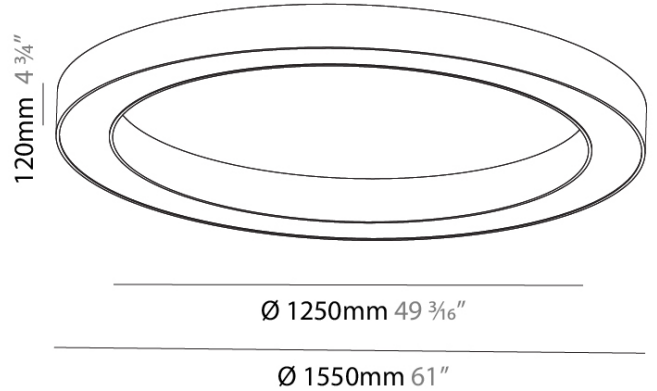

1. To build a product code in our configurator select the specify button on the base model # product page
2. To build a manual product code on this datasheet choose from the options listed below in blue font and add the suffix to the base model #

GENERAL

Series: Glorious
Subseries: Glorious
Brand: Prolicht
Division: Architectural
Mounting Type: Surface
Mounting Location: Ceiling
Subcategory: Ambient

PHYSICAL

Shape: Round
Diameter (mm): 1550
Diameter (in): 61
Height (mm): 120
Height (in): 4 3/4
Light Distribution: Direct
Weight (kg): 15.706
Weight (lbs): 34.55
Diffuser: PMMA - Opal or Micro-Prism
Fixture Finish: SSR / BKV / CWI / CRY / HAB / UFT / ITA / RUA / FTG / MYG / LOD / PUS / FRO / FUP / KIA / POP / BLS / SPG / MEY / GOH / GUM / CHC / COM / ABZ / JAG / OBR / MOS / ROR
Fixture Material: Aluminum

ELECTRICAL

Lamp Type: LED (Zhaga Standard)
Input Wattage (W): 75
Total Output Wattage (W): 60 / 48 (3500K)
Dimming: Non-Dimming / Phase Dimming (120Vac only) / 0-10V Dimming
Driver Included: Yes
Driver Location: Integrated
Driver Type: Constant Current - 120 / 277Vac
Driver Class: Class 2
Input Voltage (V): 120 - 277
Constant Current (MA): 350 / 700/800 (3500K)

LED

Color Temperature (°K): 3000 / 3500 / 4000
Max. Delivered Lumen (lm): 6920 / 7164 / 7310
CRI: >80 CRI
Efficiency (%): 65
Lamp Life (hrs): 50000

RATINGS AND CERTIFICATIONS

Certified By: Certified for North American Standards
IP rating: IP20