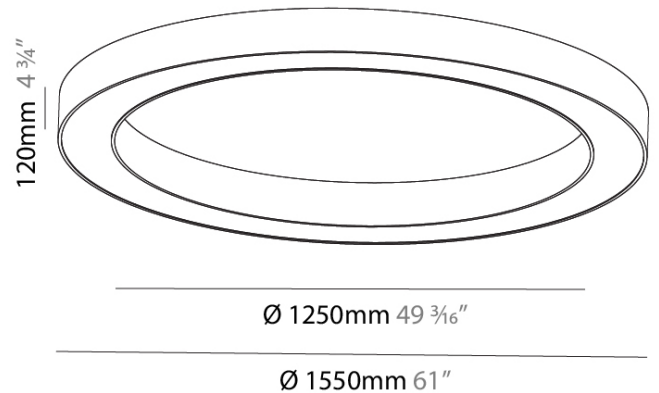

1. To build a product code in our configurator select the specify button on the base model # product page
2. To build a manual product code on this datasheet choose from the options listed below in blue font and add the suffix to the base model #

GENERAL

Series: Glorious
Subseries: Glorious 150
Partner: Prolicht
Division: Architectural
Installation: Surface
Product Type: Ceiling Surface
Mounting Location: Ceiling
Light Distribution: Direct

PHYSICAL

Shape: Round
Diameter (mm): 1550
Diameter (in): 61
Height (mm): 120
Height (in): 4 ¾
Weight (kg): 15.706
Weight (lbs): 34.55
Diffuser: PMMA - Opal / Microprism
Fixture Finish: SSR / BKV / CWI / CRY / HAB / UFT / ITA / RUA / FTG / MYG / LOD / PUS / FRO / FUP / KIA / POP / BLS / SPG / MEY / GOH / CHC / COM / ABZ / JAG / OBR / MOS / ROR
Fixture Material: PMMA / Aluminum

ELECTRICAL

Lamp Type: LED (Zhaga Standard)
Input Wattage (W): 73.4
Total Output Wattage (W): 60 / 48 (3500K)
Dimming: 0-10V Dimming / Phase Dimming (120Vac Only)
Driver Included: Yes
Driver Location: Integrated
Driver Type: Constant Current - 120 / 277Vac
Driver Class: Class 2
Input Voltage (V): 120 - 277
Constant Current (MA): 350 / 700/800 (3500K)

LED

Color Temperature (°K): 2700 / 3000 / 3500 / 4000
Max. Delivered Lumen (lm): Max 6681
Nominal Lumen (lm): Max 10075
CRI: >90 CRI
Efficiency (%): 65
Lamp Life (hrs): 50000

RATINGS AND CERTIFICATIONS

Certified By: Certified for North American Standards
IP rating: IP20