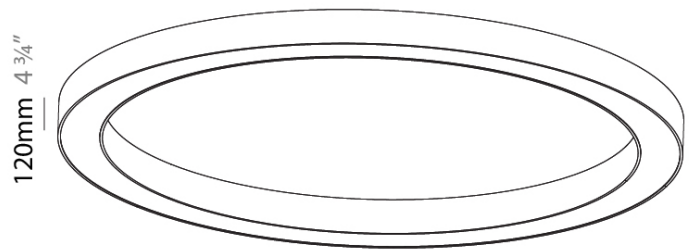

GENERAL

Series: Glorious
 Subseries: Glorious
 Brand: Prolicht
 Division: Architectural
 Mounting Type: Surface
 Mounting Location: Ceiling
 Subcategory: Ambient

PHYSICAL

Shape: Round
 Diameter (mm): 2100
 Diameter (in): 82 11/16
 Height (mm): 120
 Height (in): 4 3/4
 Light Distribution: Direct
 Weight (kg): 25.133
 Weight (lbs): 55.29
 Diffuser: PMMA - Opal
 Fixture Finish: SSR / BKV / CWI / CRY / HAB / UFT / ITA / RUA / FTG / MYG / LOD / PUS / FRO / FUP / KIA / POP / BLS / SPG / MEY / GOH / GUM / CHC / COM / ABZ / JAG / OBR / MOS / ROR
 Fixture Material: Aluminum

A32910-

PROJECT

TYPE

SPECIFIER

QUANTITY

DATE

GLORIOUS SURFACE COLOR FINISH CHART

PROJECT	
TYPE	
SPECIFIER	
QUANTITY	
DATE	