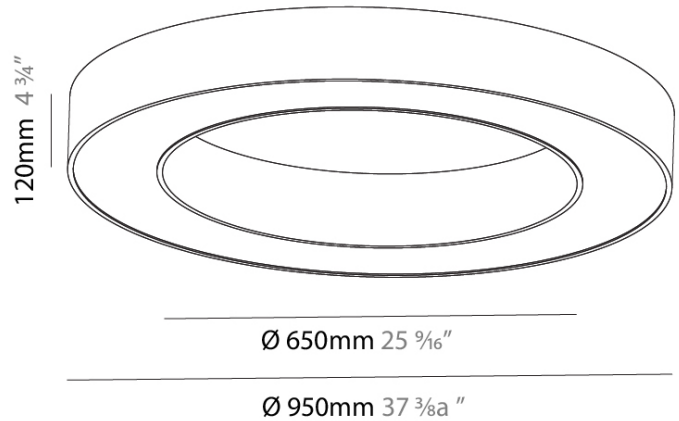

1. To build a product code in our configurator select the specify button on the base model # product page
2. To build a manual product code on this datasheet choose from the options listed below in blue font and add the suffix to the base model #

GENERAL

Series: Glorious
Subseries: Glorious
Brand: Prolicht
Division: Architectural
Mounting Type: Surface
Mounting Location: Ceiling
Subcategory: Ambient

PHYSICAL

Shape: Round
Diameter (mm): 950
Diameter (in): 37 3/8
Height (mm): 120
Height (in): 4 3/4
Light Distribution: Direct
Weight (kg): 8.94
Weight (lbs): 19.67
Diffuser: PMMA - Opal or Micro-Prism
Fixture Finish: SSR / BKV / CWI / CRY / HAB / UFT / ITA / RUA / FTG / MYG / LOD / PUS / FRO / FUP / KIA / POP / BLS / SPG / MEY / GOH / GUM / CHC / COM / ABZ / JAG / OBR / MOS / ROR
Fixture Material: Aluminum

ELECTRICAL

Lamp Type: LED (Zhaga Standard)
Input Wattage (W): 45
Total Output Wattage (W): 36 / 28.8 (3500K)
Dimming: Non-Dimming / Phase Dimming (120Vac only) / 0-10V Dimming
Driver Included: Yes
Driver Location: Integrated
Driver Type: Constant Current - 120 / 277Vac
Driver Class: Class 2
Input Voltage (V): 120 - 277
Constant Current (MA): 350 / 900 (3500K)

LED

Color Temperature (°K): 3000 / 3500 / 4000
Max. Delivered Lumen (lm): 4150 / 4302 / 4390
CRI: >80 CRI
Efficiency (%): 65
Lamp Life (hrs): 50000

RATINGS AND CERTIFICATIONS

Certified By: Certified for North American Standards
IP rating: IP20