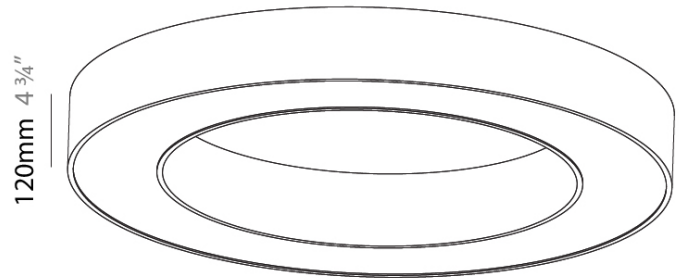

GENERAL

Series: Glorious
Subseries: Glorious 150
Partner: Prolicht
Division: Architectural
Installation: Surface
Product Type: Ceiling Surface
Mounting Location: Ceiling
Light Distribution: Direct

PHYSICAL

Shape: Round
Diameter (mm): 950
Diameter (in): 37 3/8
Height (mm): 120
Height (in): 4 3/4
Weight (kg): 8.94
Weight (lbs): 19.67
Diffuser: PMMA - Opal / Microprism
Fixture Finish: SSR / BKV / CWI / CRY / HAB / UFT / ITA / RUA / FTG / MYG / LOD / PUS / FRO / FUP / KIA / POP / BLS / SPG / MEY / GOH / CHC / COM / ABZ / JAG / OBR / MOS / ROR
Fixture Material: PMMA / Aluminum

ELECTRICAL

Lamp Type: LED (Zhaga Standard)
Input Wattage (W): 44.1
Total Output Wattage (W): 36 / 28.8 (3500K)
Dimming: 0-10V Dimming / Phase Dimming (120Vac Only)
Driver Included: Yes
Driver Location: Integrated
Driver Type: Constant Current - 120 / 277Vac
Driver Class: Class 2
Input Voltage (V): 120 - 277
Constant Current (MA): 350 / 900 (3500K)

LED

Color Temperature (°K): 2700 / 3000 / 3500 / 4000
Max. Delivered Lumen (lm): Max 4008
Nominal Lumen (lm): Max 6045
CRI: >90 CRI
Efficiency (%): 65
Lamp Life (hrs): 50000

RATINGS AND CERTIFICATIONS

Certified By: Certified for North American Standards
IP rating: IP20

PROJECT _____
TYPE _____
SPECIFIER _____
QUANTITY _____
DATE _____

Ø 650mm 25 9/16"

Ø 950mm 37 3/8"