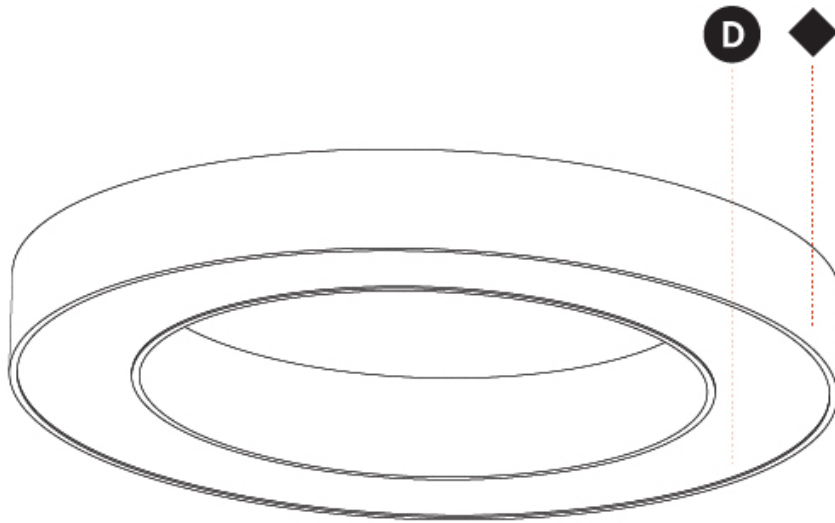

A32912-

PROJECT	_____
TYPE	_____
SPECIFIER	_____
QUANTITY	_____
DATE	_____

A