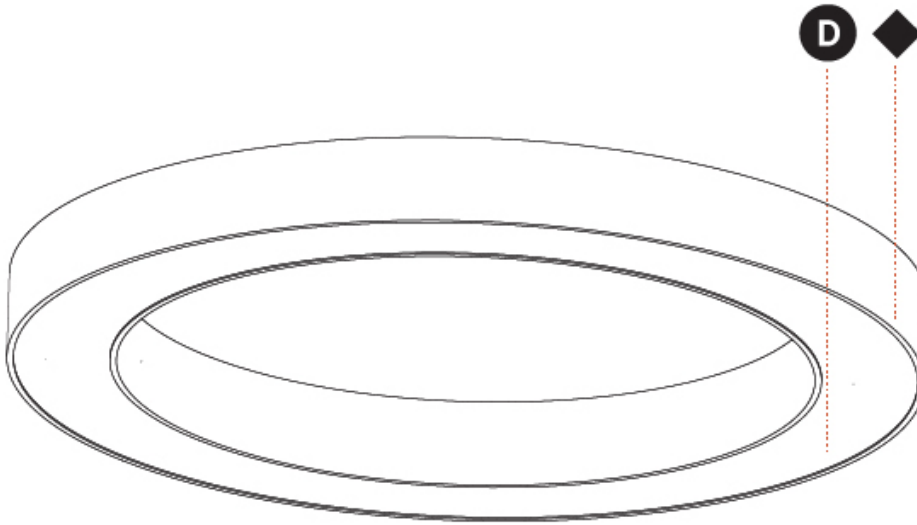

A32914-

PROJECT _____

TYPE _____

SPECIFIER _____

QUANTITY _____

DATE _____