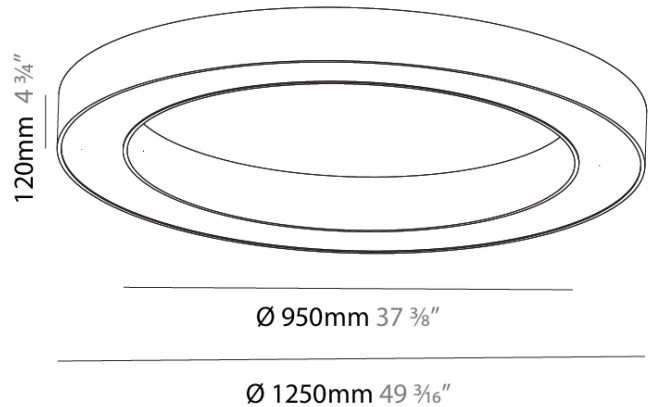

1. To build a product code in our configurator select the specify button on the base model # product page
2. To build a manual product code on this datasheet choose from the options listed below in blue font and add the suffix to the base model #

GENERAL

Series: Glorious
Subseries: Glorious 150
Partner: Prolicht
Division: Architectural
Installation: Surface
Product Type: Ceiling Surface
Mounting Location: Ceiling
Light Distribution: Direct

PHYSICAL

Shape: Round
Diameter (mm): 1250
Diameter (in): 49 ³/₁₆
Height (mm): 120
Height (in): 4 ³/₄
Weight (kg): 12.465
Weight (lbs): 27.42
Diffuser: PMMA - Opal / Microprism
Fixture Finish: SSR / BKV / CWI / CRY / HAB / UFT / ITA / RUA / FTG / MYG / LOD / PUS / FRO / FUP / KIA / POP / BLS / SPG / MEY / GOH / CHC / COM / ABZ / JAG / OBR / MOS / ROR
Fixture Material: PMMA / Aluminum

ELECTRICAL

Lamp Type: LED (Zhaga Standard)
Input Wattage (W): 58.7
Total Output Wattage (W): 48 / 38.4 (3500K)
Dimming: 0-10V Dimming / Phase Dimming (120Vac Only)
Driver Included: Yes
Driver Location: Integrated
Driver Type: Constant Current - 120 / 277Vac
Driver Class: Class 2
Input Voltage (V): 120 - 277
Constant Current (MA): 350 / 1200 (3500K)

LED

Color Temperature (°K): 2700 / 3000 / 3500 / 4000
Max. Delivered Lumen (lm): Max 5345
Nominal Lumen (lm): Max 8060
CRI: >90 CRI
Efficiency (%): 65
Lamp Life (hrs): 50000

RATINGS AND CERTIFICATIONS

Certified By: Certified for North American Standards
IP rating: IP20