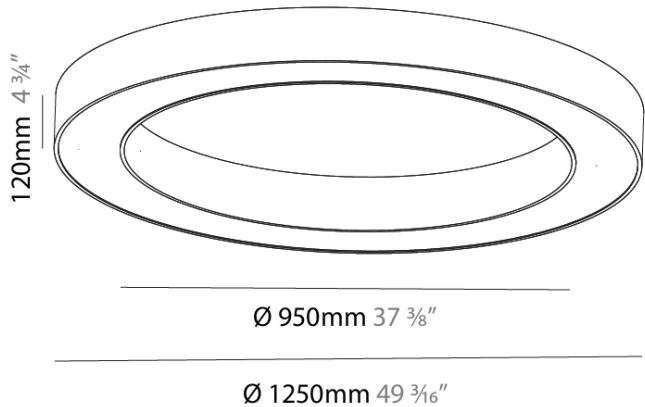

1. To build a product code in our configurator select the specify button on the base model # product page
2. To build a manual product code on this datasheet choose from the options listed below in blue font and add the suffix to the base model #

GENERAL

Series: Glorious
Subseries: Glorious 150
Partner: Prolicht
Division: Architectural
Installation: Surface
Product Type: Ceiling Surface
Mounting Location: Ceiling
Light Distribution: Direct

PHYSICAL

Shape: Round
Diameter (mm): 1250
Diameter (in): 49 ³/₁₆
Height (mm): 120
Height (in): 4 ³/₄
Weight (kg): 12.465
Weight (lbs): 27.42
Diffuser: PMMA - Opal / Microprism
Fixture Finish: SSR / BKV / CWI / CRY / HAB / UFT / ITA / RUA / FTG / MYG / LOD / PUS / FRO / FUP / KIA / POP / BLS / SPG / MEY / GOH / CHC / COM / ABZ / JAG / OBR / MOS / ROR
Fixture Material: PMMA / Aluminum

ELECTRICAL

Lamp Type: LED (Zhaga Standard)
Input Wattage (W): 58.7
Total Output Wattage (W): 48 / 38.4 (3500K)
Dimming: 0-10V Dimming / Phase Dimming (120Vac Only)
Driver Included: Yes
Driver Location: Integrated
Driver Type: Constant Current - 120 / 277Vac
Driver Class: Class 2
Input Voltage (V): 120 - 277
Constant Current (MA): 350 / 1200 (3500K)

LED

Color Temperature (°K): 2700 / 3000 / 3500 / 4000
Max. Delivered Lumen (lm): Max 5345
Nominal Lumen (lm): Max 8060
CRI: >90 CRI
Efficiency (%): 65
Lamp Life (hrs): 50000

RATINGS AND CERTIFICATIONS

Certified By: Certified for North American Standards
IP rating: IP20