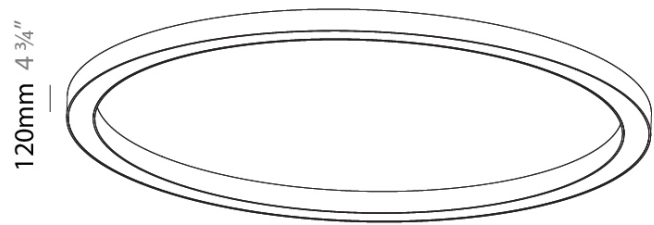

1. To build a product code in our configurator select the specify button on the base model # product page
2. To build a manual product code on this datasheet choose from the options listed below in blue font and add the suffix to the base model #

GENERAL

Series: Glorious
Subseries: Glorious
Brand: Prolicht
Division: Architectural
Mounting Type: Surface
Mounting Location: Ceiling
Subcategory: Ambient

PHYSICAL

Shape: Round
Diameter (mm): 3100
Diameter (in): 122 3/16
Height (mm): 120
Height (in): 4 3/4
Light Distribution: Direct
Weight (kg): 38.3
Weight (lbs): 84.26
Diffuser: PMMA - Opal
Fixture Finish: SSR / BKV / CWI / CRY / HAB / UFT / ITA / RUA / FTG / MYG / LOD / PUS / FRO / FUP / KIA / POP / BLS / SPG / MEY / GOH / GUM / CHC / COM / ABZ / JAG / OBR / MOS / ROR
Fixture Material: Aluminum

ELECTRICAL

Lamp Type: LED (Zhaga Standard)
Input Wattage (W): 160
Total Output Wattage (W): 128 / 102.4 (3500K)
Dimming: Non-Dimming / Phase Dimming (120Vac only) / 0-10V Dimming
Driver Included: Yes
Driver Location: Integrated
Driver Type: Constant Current - 120 / 277Vac
Driver Class: Class 2
Input Voltage (V): 120 - 277
Constant Current (MA): 350 / 800 (3500K)

LED

Color Temperature (°K): 3000 / 3500 / 4000
Max. Delivered Lumen (lm): 14770 / 15288 / 15600
CRI: >80 CRI
Efficiency (%): 65
Lamp Life (hrs): 50000

RATINGS AND CERTIFICATIONS

Certified By: Certified for North American Standards
IP rating: IP20

Ø 2800mm 110 1/4"

Ø 3100mm 122 1/16 "