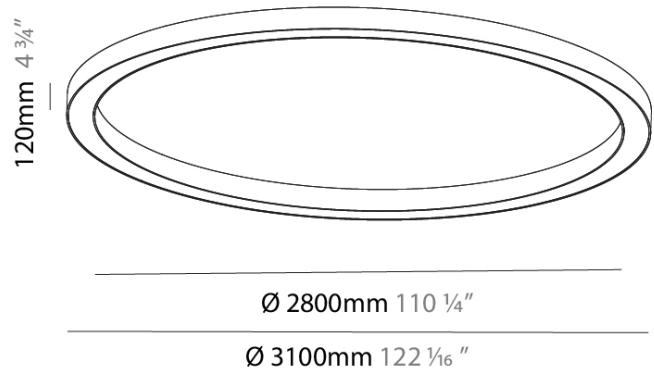

GENERAL

Series: Glorious
Subseries: Glorious 150
Partner: Prolicht
Division: Architectural
Installation: Surface
Product Type: Ceiling Surface
Mounting Location: Ceiling
Light Distribution: Direct

PHYSICAL

Shape: Round
Diameter (mm): 3100
Diameter (in): 122 ⁷/₁₆
Height (mm): 120
Height (in): 4 ³/₄
Weight (kg): 38.3
Weight (lbs): 84.26
Diffuser: PMMA - Opal
Fixture Finish: SSR / BKV / CWI / CRY / HAB / UFT / ITA / RUA / FTG / MYG / LOD / PUS / FRO / FUP / KIA / POP / BLS / SPG / MEY / GOH / CHC / COM / ABZ / JAG / OBR / MOS / ROR
Fixture Material: PMMA / Aluminum

ELECTRICAL

Lamp Type: LED (Zhaga Standard)
Input Wattage (W): 156.6
Total Output Wattage (W): 128 / 102.4 (3500K)
Dimming: 0-10V Dimming / Phase Dimming (120Vac Only)
Driver Included: Yes
Driver Location: Integrated
Driver Type: Constant Current - 120 / 277Vac
Driver Class: Class 2
Input Voltage (V): 120 - 277
Constant Current (MA): 350 / 800 (3500K)

LED

Color Temperature (°K): 2700 / 3000 / 3500 / 4000
Max. Delivered Lumen (lm): Max 15318
Nominal Lumen (lm): Max 21493
CRI: >90 CRI
Efficiency (%): 65
Lamp Life (hrs): 50000

RATINGS AND CERTIFICATIONS

Certified By: Certified for North American Standards
IP rating: IP20

PROJECT
TYPE
SPECIFIER
QUANTITY
DATE