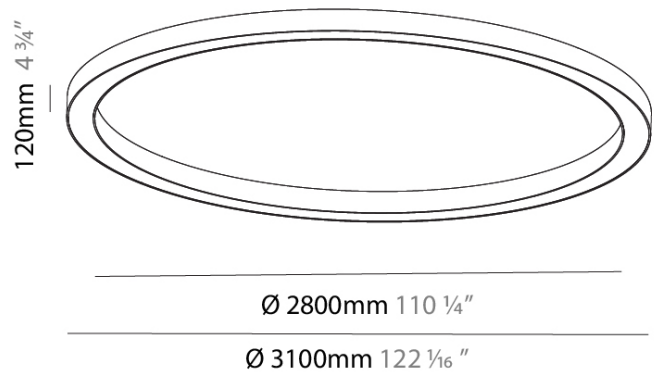

GENERAL

Series: Glorious
Subseries: Glorious 150
Partner: Prolicht
Division: Architectural
Installation: Surface
Product Type: Ceiling Surface
Mounting Location: Ceiling
Light Distribution: Direct

PHYSICAL

Shape: Round
Diameter (mm): 3100
Diameter (in): 122 ⁷/₁₆
Height (mm): 120
Height (in): 4 ³/₄
Weight (kg): 38.3
Weight (lbs): 84.26
Diffuser: PMMA - Opal
Fixture Finish: SSR / BKV / CWI / CRY / HAB / UFT / ITA / RUA / FTG / MYG / LOD / PUS / FRO / FUP / KIA / POP / BLS / SPG / MEY / GOH / CHC / COM / ABZ / JAG / OBR / MOS / ROR
Fixture Material: PMMA / Aluminum

ELECTRICAL

Lamp Type: LED (Zhaga Standard)
Input Wattage (W): 156.6
Total Output Wattage (W): 128 / 102.4 (3500K)
Dimming: 0-10V Dimming / Phase Dimming (120Vac Only)
Driver Included: Yes
Driver Location: Integrated
Driver Type: Constant Current - 120 / 277Vac
Driver Class: Class 2
Input Voltage (V): 120 - 277
Constant Current (MA): 350 / 800 (3500K)

LED

Color Temperature (°K): 2700 / 3000 / 3500 / 4000
Max. Delivered Lumen (lm): Max 15318
Nominal Lumen (lm): Max 21493
CRI: >90 CRI
Efficiency (%): 65
Lamp Life (hrs): 50000

RATINGS AND CERTIFICATIONS

Certified By: Certified for North American Standards
IP rating: IP20

PROJECT
TYPE
SPECIFIER
QUANTITY
DATE