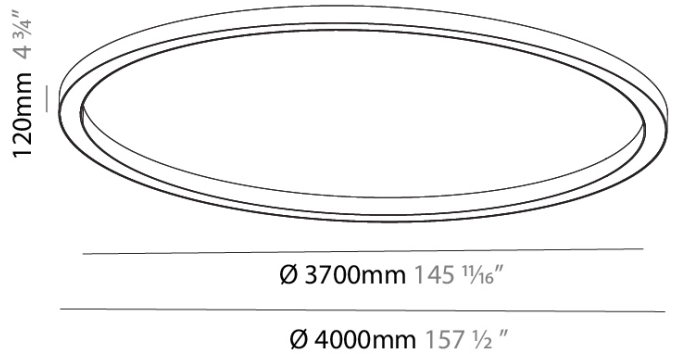

1. To build a product code in our configurator select the specify button on the base model # product page
2. To build a manual product code on this datasheet choose from the options listed below in blue font and add the suffix to the base model #

GENERAL

Series: Glorious
Subseries: Glorious 150
Partner: Prolicht
Division: Architectural
Installation: Surface
Product Type: Ceiling Surface
Mounting Location: Ceiling
Light Distribution: Direct

PHYSICAL

Shape: Round
Diameter (mm): 4000
Diameter (in): 157 ½
Height (mm): 120
Height (in): 4 ¾
Weight (kg): 49.661
Weight (lbs): 109.25
Diffuser: PMMA - Opal
Fixture Finish: SSR / BKV / CWI / CRY / HAB / UFT / ITA / RUA / FTG / MYG / LOD / PUS / FRO / FUP / KIA / POP / BLS / SPG / MEY / GOH / CHC / COM / ABZ / JAG / OBR / MOS / ROR
Fixture Material: PMMA / Aluminum

ELECTRICAL

Lamp Type: LED (Zhaga Standard)
Input Wattage (W): 195.8
Total Output Wattage (W): 160 / 128 (3500K)
Dimming: 0-10V Dimming / Phase Dimming (120Vac Only)
Driver Included: Yes
Driver Location: Integrated
Driver Type: Constant Current - 120 / 277Vac
Driver Class: Class 2
Input Voltage (V): 120 - 277
Constant Current (MA): 350 / 1000 (3500K)

LED

Color Temperature (°K): 2700 / 3000 / 3500 / 4000
Max. Delivered Lumen (lm): Max 19148
Nominal Lumen (lm): Max 26867
CRI: >90 CRI
Efficiency (%): 65
Lamp Life (hrs): 50000

RATINGS AND CERTIFICATIONS

Certified By: Certified for North American Standards
IP rating: IP20