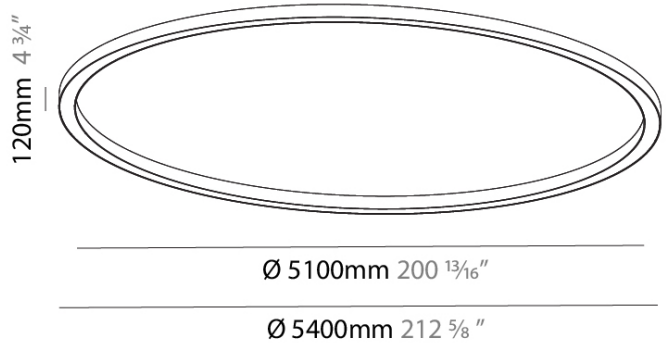

GENERAL

Series: Glorious
Subseries: Glorious 150
Partner: Prolicht
Division: Architectural
Installation: Surface
Product Type: Ceiling Surface
Mounting Location: Ceiling
Light Distribution: Direct

PHYSICAL

Shape: Round
Diameter (mm): 5400
Diameter (in): 212 5/8
Height (mm): 120
Height (in): 4 3/4
Weight (kg): 68
Weight (lbs): 149.6
Diffuser: PMMA - Opal
Fixture Finish: SSR / BKV / CWI / CRY / HAB / UFT / ITA / RUA / FTG / MYG / LOD / PUS / FRO / FUP / KIA / POP / BLS / SPG / MEY / GOH / CHC / COM / ABZ / JAG / OBR / MOS / ROR
Fixture Material: PMMA / Aluminum

ELECTRICAL

Lamp Type: LED (Zhaga Standard)
Input Wattage (W): 274.1
Total Output Wattage (W): 224 / 179.2 (3500K)
Dimming: 0-10V Dimming / Phase Dimming (120Vac Only)
Driver Included: Yes
Driver Location: Integrated
Driver Type: Constant Current - 120 / 277Vac
Driver Class: Class 2
Input Voltage (V): 120 - 277
Constant Current (MA): 350 / 800 (3500K)

LED

Color Temperature (°K): 2700 / 3000 / 3500 / 4000
Max. Delivered Lumen (lm): Max 26807
Nominal Lumen (lm): Max 37614
CRI: >90 CRI
Efficiency (%): 65
Lamp Life (hrs): 50000

RATINGS AND CERTIFICATIONS

Certified By: Certified for North American Standards
IP rating: IP20

PROJECT
TYPE
SPECIFIER
QUANTITY
DATE