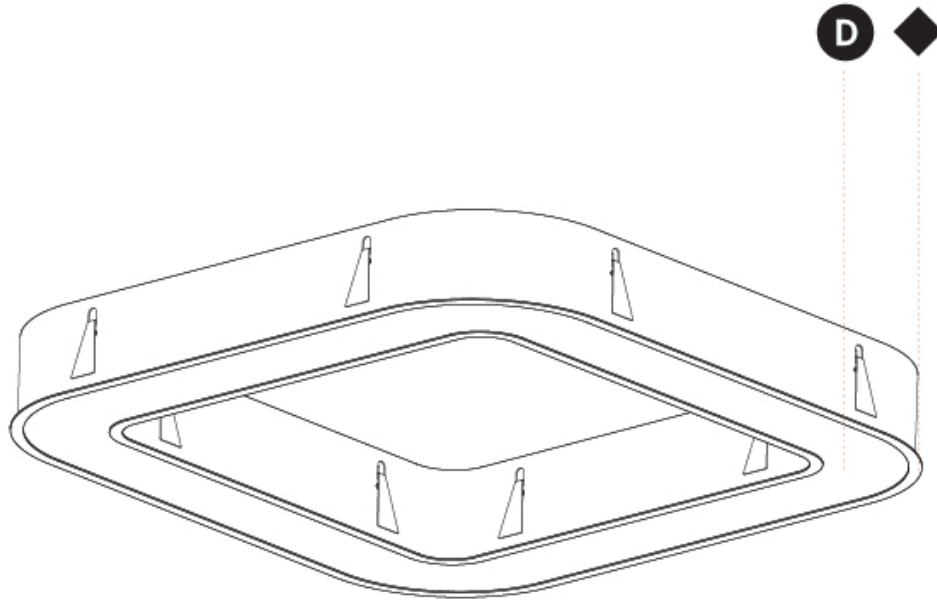

A32953-

PROJECT _____

TYPE _____

SPECIFIER _____

QUANTITY _____

DATE _____