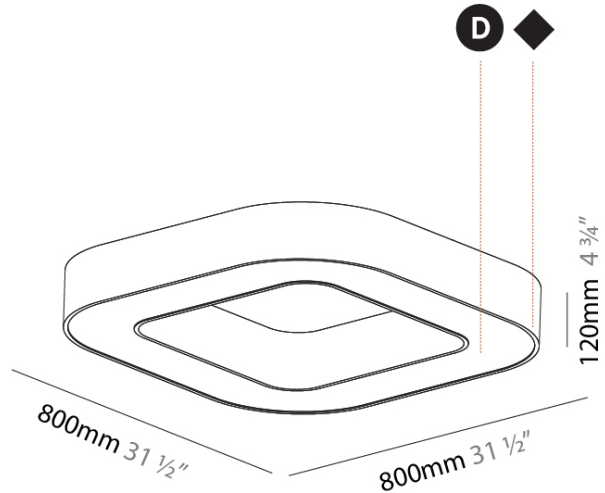

1. To build a product code in our configurator select the specify button on the base model # product page
2. To build a manual product code on this datasheet choose from the options listed below in blue font and add the suffix to the base model #

GENERAL

Series: Quantum
Partner: Prolicht
Division: Architectural
Installation: Surface
Product Type: Ceiling Surface
Mounting Location: Ceiling
Light Distribution: Direct

PHYSICAL

Shape: Square
Length (mm): 800
Length (in): 31 1/2
Width (mm): 800
Width (in): 31 1/2
Height (mm): 120
Height (in): 4 3/4
Weight (kg): 9.04
Weight (lbs): 19.92
Diffuser: PMMA - Opal or Micro-Prism
Fixture Finish: SSR / BKV / CWI / CRY / HAB / UFT / ITA / RUA / FTG / MYG / LOD / PUS / FRO / FUP / KIA / POP / BLS / SPG / MEY / GOH / CHC / COM / ABZ / JAG / OBR / MOS / ROR
Fixture Material: PMMA / Aluminum

ELECTRICAL

Lamp Type: LED (Zhaga Standard)
Input Wattage (W): 40
Total Output Wattage (W): 32 / 25.6 (3500K)
Dimming: Non-Dimming / Phase Dimming (120Vac only) / 0-10V Dimming
Driver Included: Yes
Driver Location: Integrated
Driver Type: Constant Current - 120 / 277Vac
Driver Class: Class 2
Input Voltage (V): 120 - 277
Constant Current (MA): 350 / 800 (3500K)

LED

Color Temperature (°K): 3000 / 3500 / 4000
Max. Delivered Lumen (lm): 3690 / 3822 / 3900
CRI: >80 CRI
Efficiency (%): 65
Lamp Life (hrs): 50000

RATINGS AND CERTIFICATIONS

Certified By: Certified for North American Standards
IP rating: IP20