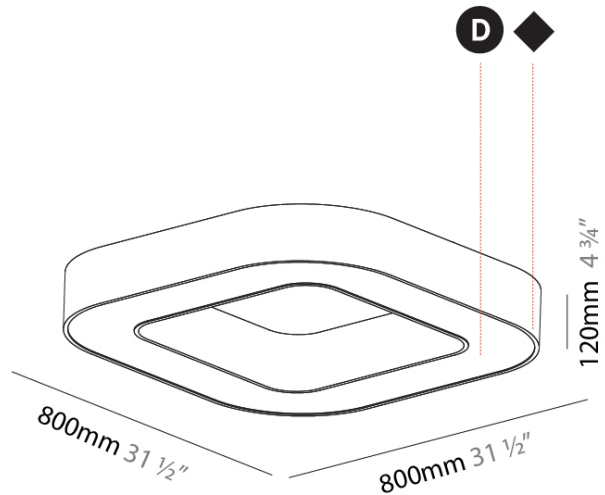

1. To build a product code in our configurator select the specify button on the base model # product page
2. To build a manual product code on this datasheet choose from the options listed below in blue font and add the suffix to the base model #

GENERAL

Series: Quantum
Partner: Prolicht
Division: Architectural
Installation: Surface
Product Type: Ceiling Surface
Mounting Location: Ceiling
Light Distribution: Direct

PHYSICAL

Shape: Square
Length (mm): 800
Length (in): 31 1/2
Width (mm): 800
Width (in): 31 1/2
Height (mm): 120
Height (in): 4 3/4
Weight (kg): 9.04
Weight (lbs): 19.92
Diffuser: PMMA - Opal or Micro-Prism
Fixture Finish: SSR / BKV / CWI / CRY / HAB / UFT / ITA / RUA / FTG / MYG / LOD / PUS / FRO / FUP / KIA / POP / BLS / SPG / MEY / GOH / CHC / COM / ABZ / JAG / OBR / MOS / ROR
Fixture Material: PMMA / Aluminum

ELECTRICAL

Lamp Type: LED (Zhaga Standard)
Input Wattage (W): 40
Total Output Wattage (W): 32 / 25.6 (3500K)
Dimming: Non-Dimming / Phase Dimming (120Vac only) / 0-10V Dimming
Driver Included: Yes
Driver Location: Integrated
Driver Type: Constant Current - 120 / 277Vac
Driver Class: Class 2
Input Voltage (V): 120 - 277
Constant Current (MA): 350 / 800 (3500K)

LED

Color Temperature (°K): 3000 / 3500 / 4000
Max. Delivered Lumen (lm): 3690 / 3822 / 3900
CRI: >80 CRI
Efficiency (%): 65
Lamp Life (hrs): 50000

RATINGS AND CERTIFICATIONS

Certified By: Certified for North American Standards
IP rating: IP20