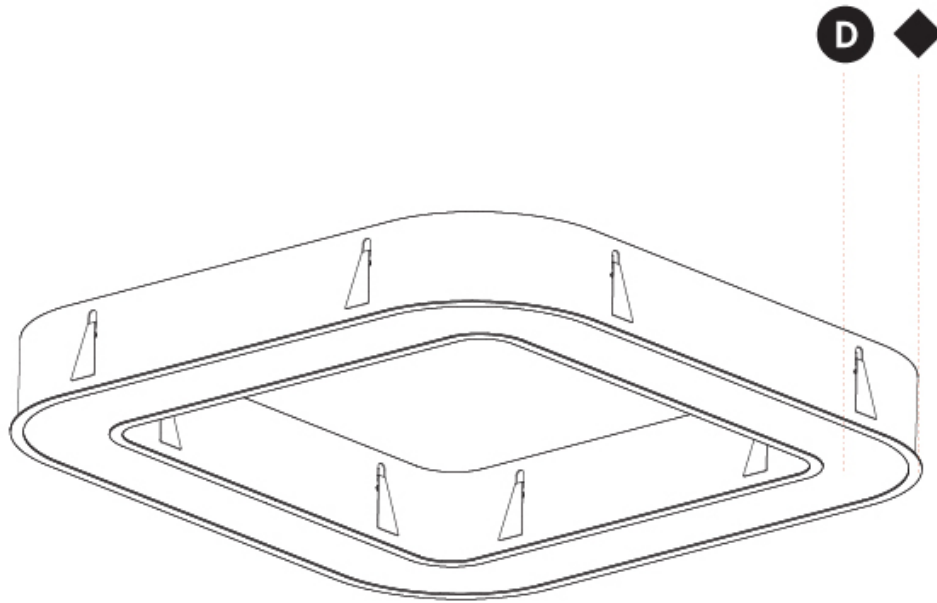

A32953-

PROJECT _____

TYPE _____

SPECIFIER _____

QUANTITY _____

DATE _____