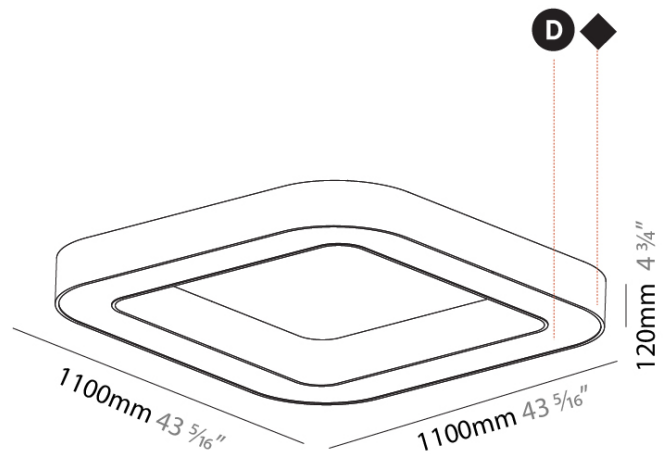

1. To build a product code in our configurator select the specify button on the base model # product page
2. To build a manual product code on this datasheet choose from the options listed below in blue font and add the suffix to the base model #

GENERAL

Series: Quantum
Partner: Prolicht
Division: Architectural
Installation: Surface
Product Type: Ceiling Surface
Mounting Location: Ceiling
Light Distribution: Direct

PHYSICAL

Shape: Square
Length (mm): 1100
Length (in): 43 5/16
Width (mm): 1100
Width (in): 43 5/16
Height (mm): 120
Height (in): 4 3/4
Weight (kg): 14.2
Weight (lbs): 31.24
Diffuser: PMMA - Opal or Micro-Prism
Fixture Finish: SSR / BKV / CWI / CRY / HAB / UFT / ITA / RUA / FTG / MYG / LOD / PUS / FRO / FUP / KIA / POP / BLS / SPG / MEY / GOH / CHC / COM / ABZ / JAG / OBR / MOS / ROR
Fixture Material: PMMA / Aluminum

ELECTRICAL

Lamp Type: LED (Zhaga Standard)
Input Wattage (W): 60
Total Output Wattage (W): 48 / 38.4 (3500K)
Dimming: Non-Dimming / Phase Dimming (120Vac only) / 0-10V Dimming
Driver Included: Yes
Driver Location: Integrated
Driver Type: Constant Current - 120 / 277Vac
Driver Class: Class 2
Input Voltage (V): 120 - 277
Constant Current (MA): 350 / 1200 (3500K)

LED

Color Temperature (°K): 3000 / 3500 / 4000
Max. Delivered Lumen (lm): 5540 / 5733 / 5850
CRI: >80 CRI
Efficiency (%): 65
Lamp Life (hrs): 50000

RATINGS AND CERTIFICATIONS

Certified By: Certified for North American Standards
IP rating: IP20