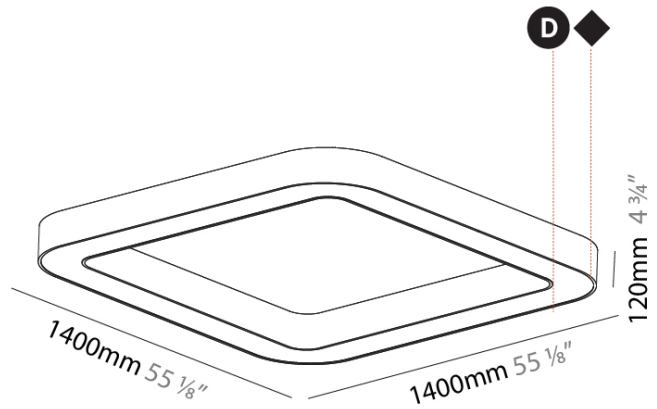

1. To build a product code in our configurator select the specify button on the base model # product page
2. To build a manual product code on this datasheet choose from the options listed below in blue font and add the suffix to the base model #

GENERAL

Series: Quantum
Partner: Prolicht
Division: Architectural
Installation: Surface
Product Type: Ceiling Surface
Mounting Location: Ceiling
Light Distribution: Direct

PHYSICAL

Length (mm): 1400
Length (in): 55 1/8
Width (mm): 1400
Width (in): 55 1/8
Height (mm): 120
Height (in): 4 3/4
Weight (kg): 16.878
Weight (lbs): 37.13
Diffuser: PMMA - Opal or Micro-Prism
Fixture Finish: SSR / BKV / CWI / CRY / HAB / UFT / ITA / RUA / FTG / MYG / LOD / PUS / FRO / FUP / KIA / POP / BLS / SPG / MEY / GOH / CHC / COM / ABZ / JAG / OBR / MOS / ROR
Fixture Material: PMMA / Aluminum

ELECTRICAL

Lamp Type: LED (Zhaga Standard)
Input Wattage (W): 80
Total Output Wattage (W): 64 / 51.2 (3500K)
Dimming: Non-Dimming / Phase Dimming (120Vac only) / 0-10V Dimming
Driver Included: Yes
Driver Location: Integrated
Driver Type: Constant Current - 120 / 277Vac
Driver Class: Class 2
Input Voltage (V): 120 - 277
Constant Current (MA): 350 / 800 (3500K)

LED

Color Temperature (°K): 3000 / 3500 / 4000
Max. Delivered Lumen (lm): 7380 / 7644 / 7800
CRI: >80 CRI
Efficiency (%): 65
Lamp Life (hrs): 50000

RATINGS AND CERTIFICATIONS

Certified By: Certified for North American Standards
IP rating: IP20