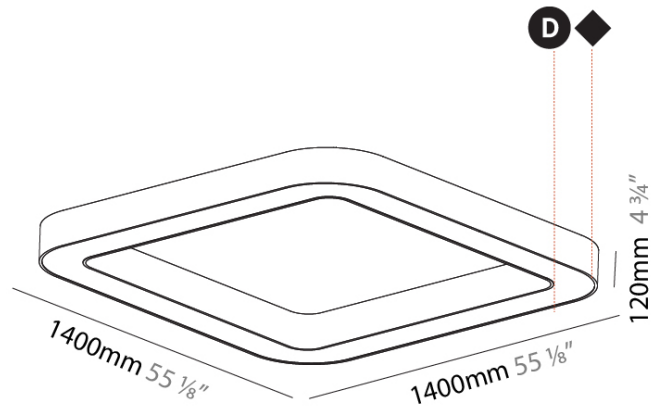

1. To build a product code in our configurator select the specify button on the base model # product page
2. To build a manual product code on this datasheet choose from the options listed below in blue font and add the suffix to the base model #

GENERAL

Series: Quantum
Partner: Prolicht
Division: Architectural
Installation: Surface
Product Type: Ceiling Surface
Mounting Location: Ceiling
Light Distribution: Direct

PHYSICAL

Length (mm): 1400
Length (in): 55 1/8
Width (mm): 1400
Width (in): 55 1/8
Height (mm): 120
Height (in): 4 3/4
Weight (kg): 16.878
Weight (lbs): 37.13
Diffuser: PMMA - Opal or Micro-Prism
Fixture Finish: SSR / BKV / CWI / CRY / HAB / UFT / ITA / RUA / FTG / MYG / LOD / PUS / FRO / FUP / KIA / POP / BLS / SPG / MEY / GOH / CHC / COM / ABZ / JAG / OBR / MOS / ROR
Fixture Material: PMMA / Aluminum

ELECTRICAL

Lamp Type: LED (Zhaga Standard)
Input Wattage (W): 80
Total Output Wattage (W): 64 / 51.2 (3500K)
Dimming: Non-Dimming / Phase Dimming (120Vac only) / 0-10V Dimming
Driver Included: Yes
Driver Location: Integrated
Driver Type: Constant Current - 120 / 277Vac
Driver Class: Class 2
Input Voltage (V): 120 - 277
Constant Current (MA): 350 / 800 (3500K)

LED

Color Temperature (°K): 3000 / 3500 / 4000
Max. Delivered Lumen (lm): 7380 / 7644 / 7800
CRI: >80 CRI
Efficiency (%): 65
Lamp Life (hrs): 50000

RATINGS AND CERTIFICATIONS

Certified By: Certified for North American Standards
IP rating: IP20