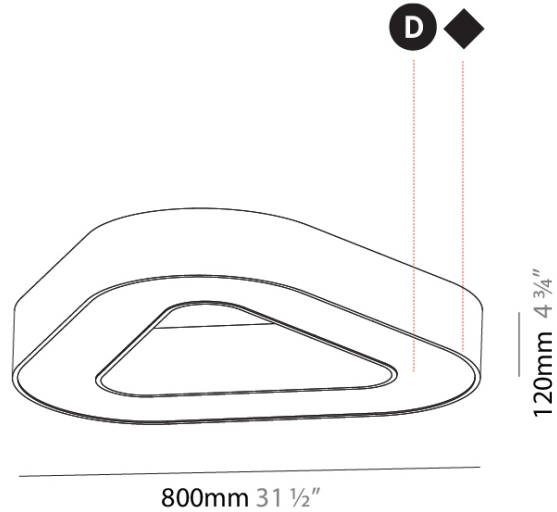

1. To build a product code in our configurator select the specify button on the base model # product page
2. To build a manual product code on this datasheet choose from the options listed below in blue font and add the suffix to the base model #

GENERAL

Series: Victory
Partner: Prolicht
Division: Architectural
Installation: Surface
Product Type: Ceiling Surface
Mounting Location: Ceiling
Light Distribution: Direct

PHYSICAL

Shape: Abstract
Length (mm): 800
Length (in): 31 ½
Width (mm): 800
Width (in): 31 ½
Height (mm): 120
Height (in): 4 ¾
Weight (kg): 7.67
Weight (lbs): 16.91
Diffuser: PMMA - Opal or Micro-Prism
Fixture Finish: SSR / BKV / CWI / CRY / HAB / UFT / ITA / RUA / FTG / MYG / LOD / PUS / FRO / FUP / KIA / POP / BLS / SPG / MEY / GOH / CHC / COM / ABZ / JAG / OBR / MOS / ROR
Fixture Material: PMMA / Aluminum

ELECTRICAL

Lamp Type: LED (Zhaga Standard)
Input Wattage (W): 30
Total Output Wattage (W): 24 / 19.2 (3500K)
Dimming: Non-Dimming / Phase Dimming (120Vac only) / 0-10V Dimming
Driver Included: Yes
Driver Location: Integrated
Driver Type: Constant Current - 120 / 277Vac
Driver Class: Class 2
Input Voltage (V): 120 - 277
Constant Current (MA): 350 / 600 (3500K)

LED

Color Temperature (°K): 3000 / 3500 / 4000
Max. Delivered Lumen (lm): 2770 / 2862 / 2920
CRI: >80 CRI
Efficiency (%): 65
Lamp Life (hrs): 50000

RATINGS AND CERTIFICATIONS

Certified By: Certified for North American Standards
IP rating: IP20