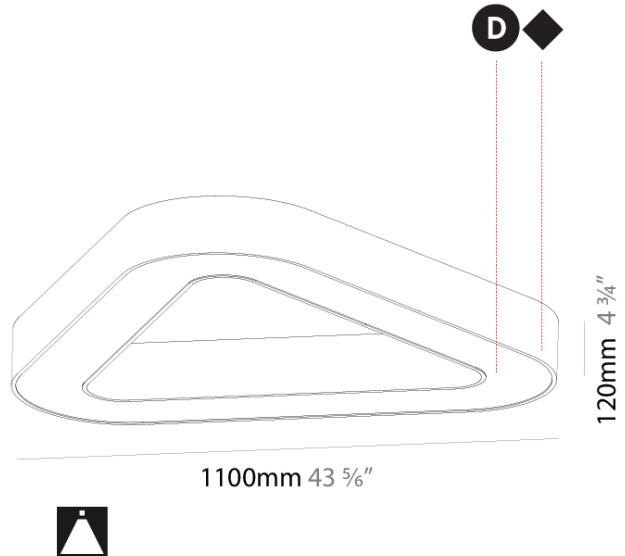

1. To build a product code in our configurator select the specify button on the base model # product page
2. To build a manual product code on this datasheet choose from the options listed below in blue font and add the suffix to the base model #

GENERAL

Series: Victory
Partner: Prolicht
Division: Architectural
Installation: Surface
Product Type: Ceiling Surface
Mounting Location: Ceiling
Light Distribution: Direct

PHYSICAL

Shape: Abstract
Length (mm): 1100
Length (in): 43 5/16
Width (mm): 1100
Width (in): 43 5/16
Height (mm): 120
Height (in): 4 3/4
Weight (kg): 10.20
Weight (lbs): 22.48
Diffuser: PMMA - Opal or Micro-Prism
Fixture Finish: SSR / BKV / CWI / CRY / HAB / UFT / ITA / RUA / FTG / MYG / LOD / PUS / FRO / FUP / KIA / POP / BLS / SPG / MEY / GOH / CHC / COM / ABZ / JAG / OBR / MOS / ROR
Fixture Material: PMMA / Aluminum

ELECTRICAL

Lamp Type: LED (Zhaga Standard)
Input Wattage (W): 45
Total Output Wattage (W): 36 / 28.8 (3500K)
Dimming: Non-Dimming / Phase Dimming (120Vac only) / 0-10V Dimming
Driver Included: Yes
Driver Location: Integrated
Driver Type: Constant Current - 120 / 277Vac
Driver Class: Class 2
Input Voltage (V): 120 - 277
Constant Current (MA): 350 / 900 (3500K)

LED

Color Temperature (°K): 3000 / 3500 / 4000
Max. Delivered Lumen (lm): 4150 / 4302 / 4390
CRI: >80 CRI
Efficiency (%): 65
Lamp Life (hrs): 50000

RATINGS AND CERTIFICATIONS

Certified By: Certified for North American Standards
IP rating: IP20