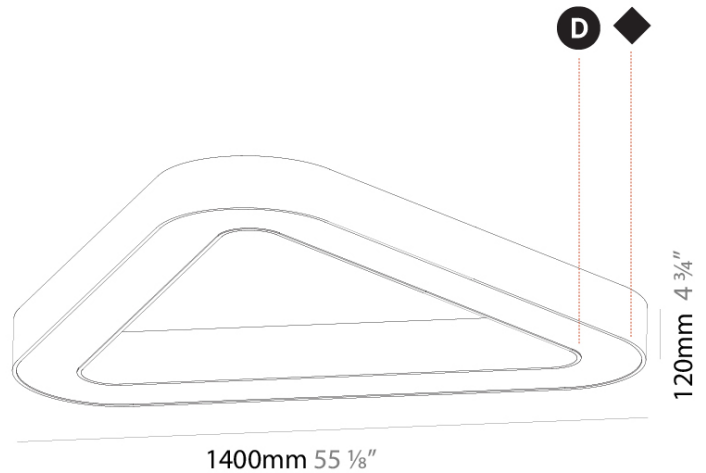

1. To build a product code in our configurator select the specify button on the base model # product page
2. To build a manual product code on this datasheet choose from the options listed below in blue font and add the suffix to the base model #

GENERAL

Series: Victory
Partner: Prolicht
Division: Architectural
Installation: Surface
Product Type: Ceiling Surface
Mounting Location: Ceiling
Light Distribution: Direct

PHYSICAL

Shape: Abstract
Length (mm): 1400
Length (in): 55 1/8
Width (mm): 1400
Width (in): 55 1/8
Height (mm): 120
Height (in): 4 3/4
Weight (kg): 15.2
Weight (lbs): 33.51
Diffuser: PMMA - Opal or Micro-Prism
Fixture Finish: SSR / BKV / CWI / CRY / HAB / UFT / ITA / RUA / FTG / MYG / LOD / PUS / FRO / FUP / KIA / POP / BLS / SPG / MEY / GOH / CHC / COM / ABZ / JAG / OBR / MOS / ROR
Fixture Material: PMMA / Aluminum

ELECTRICAL

Lamp Type: LED (Zhaga Standard)
Input Wattage (W): 60
Total Output Wattage (W): 48 / 38.4 (3500K)
Dimming: Non-Dimming / Phase Dimming (120Vac only) / 0-10V Dimming
Driver Included: Yes
Driver Location: Integrated
Driver Type: Constant Current - 120 / 277Vac
Driver Class: Class 2
Input Voltage (V): 120 - 277
Constant Current (MA): 350 / 1200 (3500K)

LED

Color Temperature (°K): 3000 / 3500 / 4000
Max. Delivered Lumen (lm): 5540 / 5733 / 5850
CRI: >80 CRI
Efficiency (%): 65
Lamp Life (hrs): 50000

RATINGS AND CERTIFICATIONS

Certified By: Certified for North American Standards
IP rating: IP20