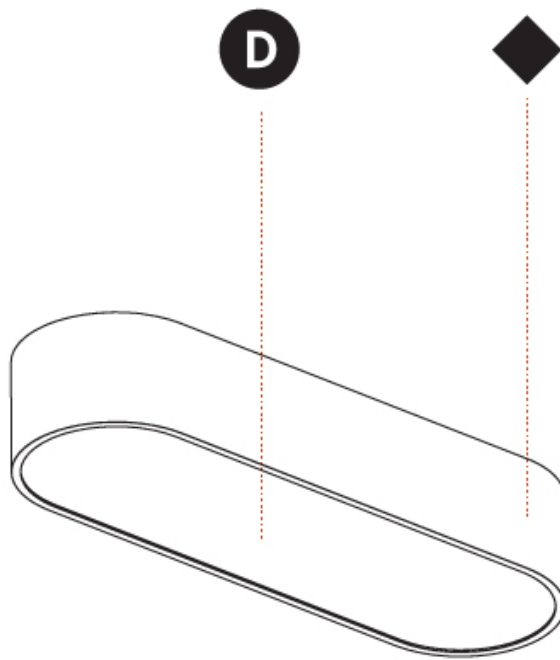

A32966-

PROJECT _____

TYPE _____

SPECIFIER _____

QUANTITY _____

DATE _____