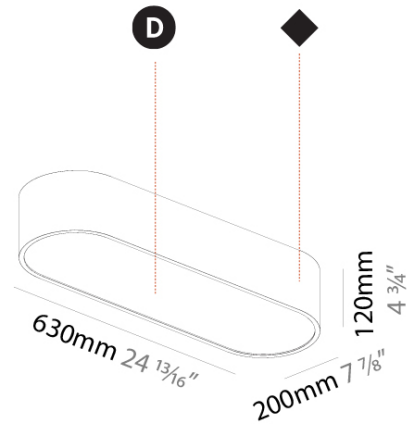

GENERAL

Series: Smoothy
Subseries: Smoothline
Partner: Prolicht
Division: Architectural
Installation: Surface
Product Type: Ceiling Surface
Mounting Location: Ceiling
Light Distribution: Direct

PHYSICAL

Shape: Oval
Length (mm): 630
Length (in): 24 ¹³/₁₆"
Width (mm): 200
Width (in): 7 ⁷/₈"
Height (mm): 120
Height (in): 4 ³/₄"
Weight (kg): 3.403
Weight (lbs): 7.49
Diffuser: PMMA - Opal or Micro-Prism
Fixture Finish: SSR / BKV / CWI / CRY / HAB / UFT / ITA / RUA / FTG / MYG / LOD / PUS / FRO / FUP / KIA / POP / BLS / SPG / MEY / GOH / CHC / COM / ABZ / JAG / OBR / MOS / ROR
Fixture Material: Extruded Aluminum / Steel

ELECTRICAL

Lamp Type: LED (Zhaga Standard)
Input Wattage (W): 21
Total Output Wattage (W): 18
Dimming: Tri-Mode (Non-Dimming and Phase Dimming (120Vac only) and 0-10V Dimming)
Driver Included: Yes
Driver Location: Integrated
Driver Type: Constant Current - Universal
Driver Class: Class 2
Input Voltage (V): 120 - 277
Constant Current (MA): 500

LED

Color Temperature (°K): 3000 / 4000
Max. Delivered Lumen (lm): 1460 / 1600
CRI: >80 CRI
Lamp Life (hrs): 50000
Upon Request: Other CCT available

RATINGS AND CERTIFICATIONS

Certified By: Certified for North American Standards
IP rating: IP20

PROJECT
TYPE
SPECIFIER
QUANTITY
DATE