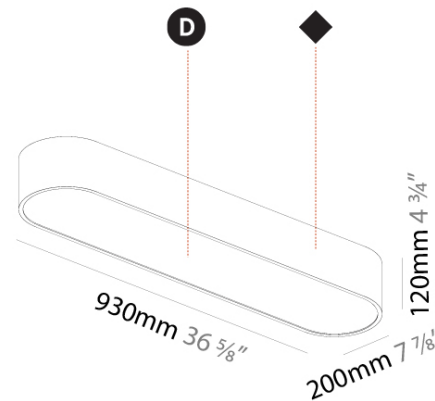

GENERAL

Series: Smoothy
Subseries: Smoothline
Partner: Prolicht
Division: Architectural
Installation: Surface
Product Type: Ceiling Surface
Mounting Location: Ceiling
Light Distribution: Direct

PHYSICAL

Shape: Oval
Length (mm): 930
Length (in): 36 5/8
Width (mm): 200
Width (in): 7 7/8
Height (mm): 120
Height (in): 4 3/4
Weight (kg): 5.108
Weight (lbs): 11.24
Diffuser: PMMA - Opal or Micro-Prism
Fixture Finish: SSR / BKV / CWI / CRY / HAB / UFT / ITA / RUA / FTG / MYG / LOD / PUS / FRO / FUP / KIA / POP / BLS / SPG / MEY / GOH / CHC / COM / ABZ / JAG / OBR / MOS / ROR
Fixture Material: Extruded Aluminum / Steel

ELECTRICAL

Lamp Type: LED (Zhaga Standard)
Input Wattage (W): 31.5
Total Output Wattage (W): 27
Dimming: Tri-Mode (Non-Dimming and Phase Dimming (120Vac only) and 0-10V Dimming)
Driver Included: Yes
Driver Location: Integrated
Driver Type: Constant Current - Universal
Driver Class: Class 2
Input Voltage (V): 120 - 277
Constant Current (MA): 500

LED

Color Temperature (°K): 3000 / 4000
Max. Delivered Lumen (lm): 2190 / 2410
CRI: >80 CRI
Lamp Life (hrs): 50000
Upon Request: Other CCT available

RATINGS AND CERTIFICATIONS

Certified By: Certified for North American Standards
IP rating: IP20

PROJECT
TYPE
SPECIFIER
QUANTITY
DATE