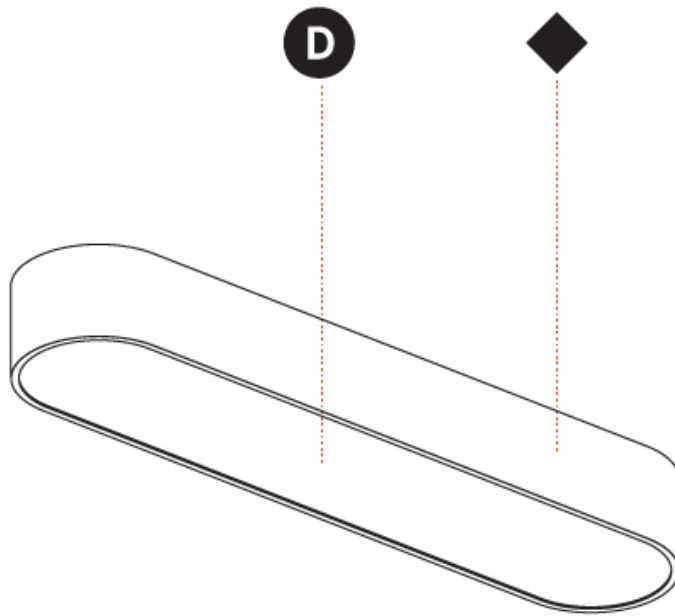

A32968-

PROJECT _____

TYPE _____

SPECIFIER _____

QUANTITY _____

DATE _____