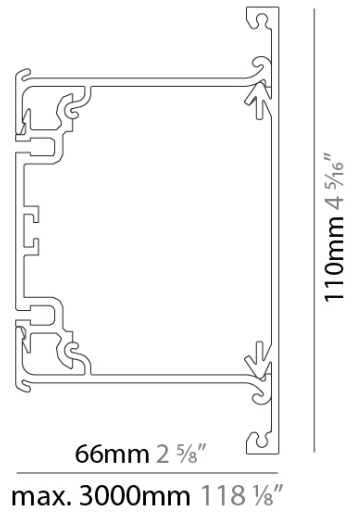

NEVER ENDING SURFACE

A33000-

base number   Finishes

PROJECT	_____
TYPE	_____
SPECIFIER	_____
QUANTITY	_____
DATE	_____

DESCRIPTION
Neverending - Surface Wall Profile per Meter - Max 3000mm / 118 1/8"

1. To build a product code in our configurator select the specify button on the base model # product page
2. To build a manual product code on this datasheet choose from the options listed below in blue font and add the suffix to the base model #

GENERAL
Series: Never Ending
Partner: Prolicht
Division: Architectural
Installation: Surface
Product Type: Linear Profiles
Mounting Location: Wall
Light Distribution: Direct / Indirect

PHYSICAL
Shape: Rectangle
Length (mm): 1000
Length (in): 39 3/8
Height (mm): 110
Depth (mm): 66
Height (in): 4 5/16
Depth (in): 2 5/8
Weight (kg): 3.43
Weight (lbs): 7.56
Diffuser: Satin Finished Polycarbonate
Fixture Finish: ANA / SSR / BKV / CWI / CRY / HAB / MSR / UFT / ITA / RUA / OGR / FTG / MYG / RWR / LOD / PUS / FRO / FUP / KIA / POP / BLS / SPG / MEY / GOH / CHC / COM / ABZ / JAG / OBR / MOS / ROR
Fixture Material: Aluminum

RATINGS AND CERTIFICATIONS
Certified By: Certified for North American Standards
IP rating: IP20