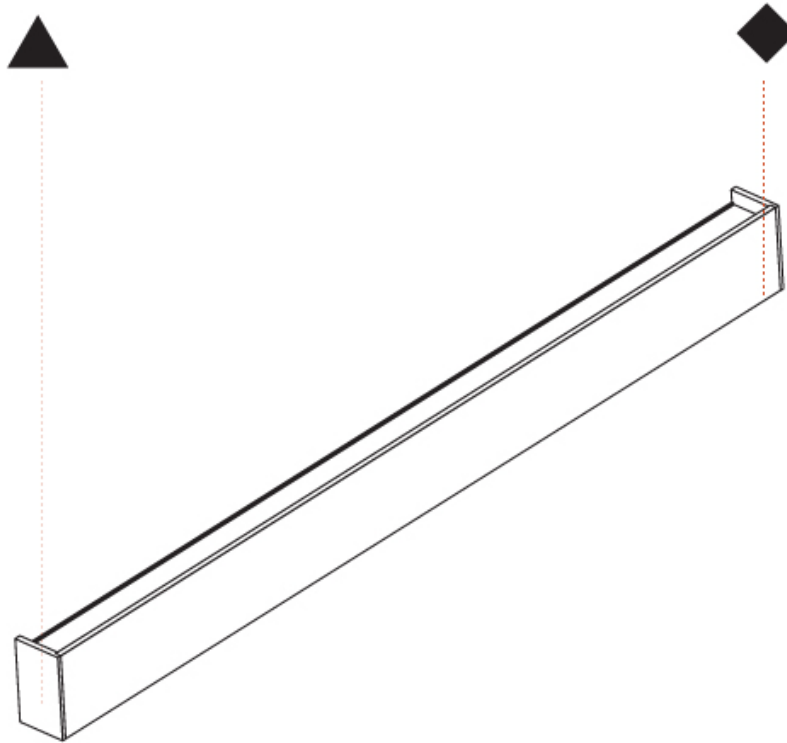

A33000-

PROJECT _____

TYPE _____

SPECIFIER _____

QUANTITY _____

DATE _____