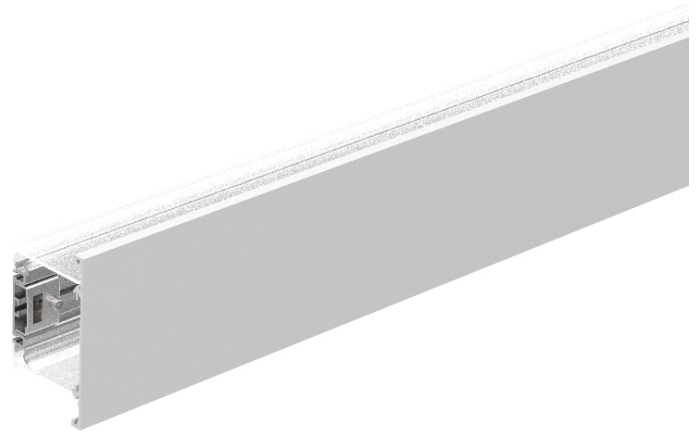

NEVER ENDING SURFACE

A33000-

base number   Finishes

PROJECT	_____
TYPE	_____
SPECIFIER	_____
QUANTITY	_____
DATE	_____

DESCRIPTION
Neverending - Surface Wall Profile per Meter - Max 3000mm / 118 1/8"

1. To build a product code in our configurator select the specify button on the base model # product page
2. To build a manual product code on this datasheet choose from the options listed below in blue font and add the suffix to the base model #

GENERAL
Series: Never Ending
Partner: Prolicht
Division: Architectural
Installation: Surface
Product Type: Linear Profiles
Mounting Location: Wall
Light Distribution: Direct / Indirect

PHYSICAL
Shape: Rectangle
Length (mm): 1000
Length (in): 39 3/8
Height (mm): 110
Depth (mm): 66
Height (in): 4 5/16
Depth (in): 2 5/8
Weight (kg): 3.43
Weight (lbs): 7.56
Diffuser: Satin Finished Polycarbonate
Fixture Finish: ANA / SSR / BKV / CWI / CRY / HAB / MSR / UFT / ITA / RUA / OGR / FTG / MYG / RWR / LOD / PUS / FRO / FUP / KIA / POP / BLS / SPG / MEY / GOH / CHC / COM / ABZ / JAG / OBR / MOS / ROR
Fixture Material: Aluminum

RATINGS AND CERTIFICATIONS
Certified By: Certified for North American Standards
IP rating: IP20