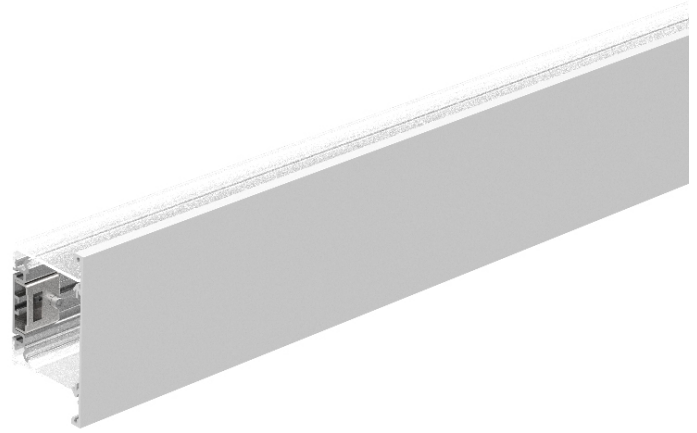

NEVER ENDING SURFACE

A33000-

base number   Finishes

PROJECT	_____
TYPE	_____
SPECIFIER	_____
QUANTITY	_____
DATE	_____

DESCRIPTION
Neverending - Surface Wall Profile per Meter - Max 3000mm / 118 1/8"

1. To build a product code in our configurator select the specify button on the base model # product page
2. To build a manual product code on this datasheet choose from the options listed below in blue font and add the suffix to the base model #

GENERAL
Series: Never Ending
Partner: Prolicht
Division: Architectural
Installation: Surface
Product Type: Linear Profiles
Mounting Location: Wall
Light Distribution: Direct / Indirect

PHYSICAL
Shape: Rectangle
Length (mm): 1000
Length (in): 39 3/8
Height (mm): 110
Depth (mm): 66
Height (in): 4 5/16
Depth (in): 2 5/8
Weight (kg): 3.43
Weight (lbs): 7.56
Diffuser: Satin Finished Polycarbonate
Fixture Finish: ANA / SSR / BKV / CWI / CRY / HAB / MSR / UFT / ITA / RUA / OGR / FTG / MYG / RWR / LOD / PUS / FRO / FUP / KIA / POP / BLS / SPG / MEY / GOH / CHC / COM / ABZ / JAG / OBR / MOS / ROR
Fixture Material: Aluminum

RATINGS AND CERTIFICATIONS
Certified By: Certified for North American Standards
IP rating: IP20