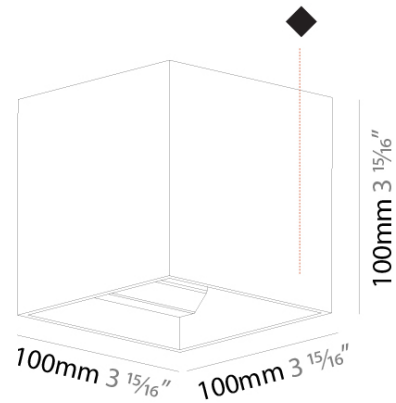

base number   Color   Finishes
Temperature   (Diamond)

1. To build a product code in our configurator select the specify button on the base model # product page
2. To build a manual product code on this datasheet choose from the options listed below in blue font and add the suffix to the base model #

GENERAL

Series: Dice
Subseries: Dice
Partner: Prolicht
Division: Architectural
Installation: Surface
Product Type: Wall Surface
Mounting Location: Wall
Light Distribution: Direct / Indirect

PHYSICAL

Shape: Cube
Length (mm): 100
Length (in): 3 15/16
Height (mm): 100
Depth (mm): 100
Height (in): 3 15/16
Depth (in): 3 15/16
Weight (kg): 0.647
Weight (lbs): 1.423

Fixture Finish: SSR / BKV / CWI / CRY / HAB / UFT / ITA / RUA / FTG / MYG / LOD / PUS / FRO / FUP / KIA / POP / BLS / SPG / MEY / GOH / CHC / COM / ABZ / JAG / OBR / MOS / ROR
Fixture Material: Aluminum

ELECTRICAL

Lamp Type: LED (Zhaga Standard)
Input Wattage (W): 7.7
Total Output Wattage (W): 7
Dimming: Non-Dimmable
Driver Included: Yes
Driver Location: Integrated
Driver Type: Constant Current
Driver Class: Class 2
Input Voltage (V): 120
Constant Current (MA): 350
Upon Request: Remote: 0-10Vdc Dimming / Phase Dimming @120Vac only / Non-dimming 120/277Vac

LED

Color Temperature (°K): 2700 / 3000 / 3500 / 4000
Max. Delivered Lumen (lm): 220 / 230 / 235 / 240
CRI: >90 CRI
Lamp Life (hrs): 50000

RATINGS AND CERTIFICATIONS

Certified By: Certified for North American Standards
IP rating: IP20