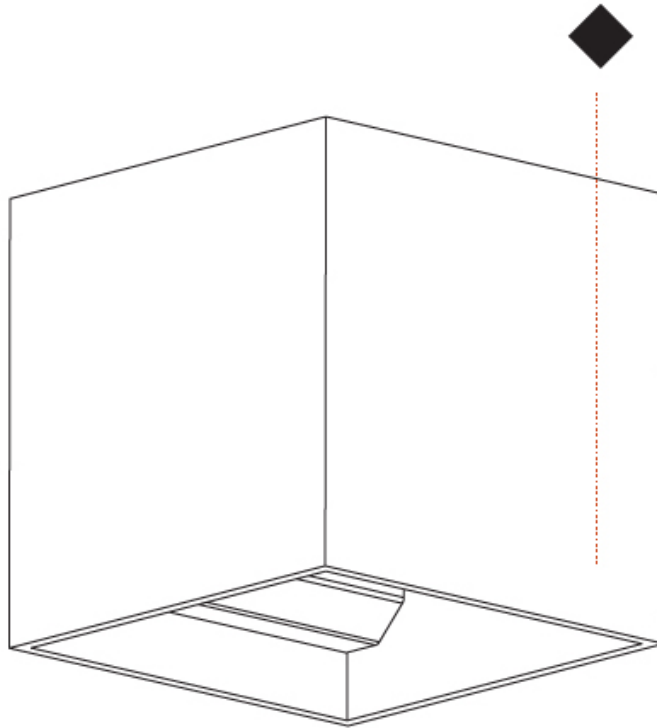

DICE SURFACE

A33252-

PROJECT _____

TYPE _____

SPECIFIER _____

QUANTITY _____

DATE _____