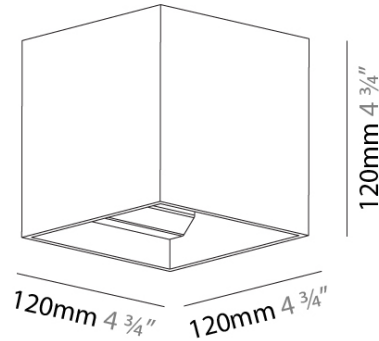

1. To build a product code in our configurator select the specify button on the base model # product page
2. To build a manual product code on this datasheet choose from the options listed below in blue font and add the suffix to the base model #

GENERAL

Series: Dice
Subseries: Dice
Partner: Prolicht
Division: Architectural
Installation: Surface
Product Type: Wall Surface
Mounting Location: Wall
Light Distribution: Direct / Indirect

PHYSICAL

Shape: Cube
Length (mm): 120
Length (in): 4 3/4
Height (mm): 120
Depth (mm): 120
Height (in): 4 3/4
Depth (in): 4 3/4
Weight (kg): 0.909
Weight (lbs): 2.0

Fixture Finish: SSR / BKV / CWI / CRY / HAB / UFT / ITA / RUA / FTG / MYG / LOD / PUS / FRO / FUP / KIA / POP / BLS / SPG / MEY / GOH / CHC / COM / ABZ / JAG / OBR / MOS / ROR
Fixture Material: Aluminum

ELECTRICAL

Lamp Type: LED (Zhaga Standard)
Input Wattage (W): 7.7
Total Output Wattage (W): 7
Dimming: Non-Dimmable
Driver Included: Yes
Driver Location: Integrated
Driver Type: Constant Current
Driver Class: Class 2
Input Voltage (V): 120
Constant Current (MA): 350
Upon Request: Remote: 0-10Vdc Dimming / Phase Dimming @120Vac only / Non-dimming 120/277Vac

LED

Color Temperature (°K): 2700 / 3000 / 3500 / 4000
Max. Delivered Lumen (lm): 220 / 230 / 235 / 240
CRI: >90 CRI
Efficiency (%): 37
Lamp Life (hrs): 50000

RATINGS AND CERTIFICATIONS

Certified By: Certified for North American Standards
IP rating: IP20