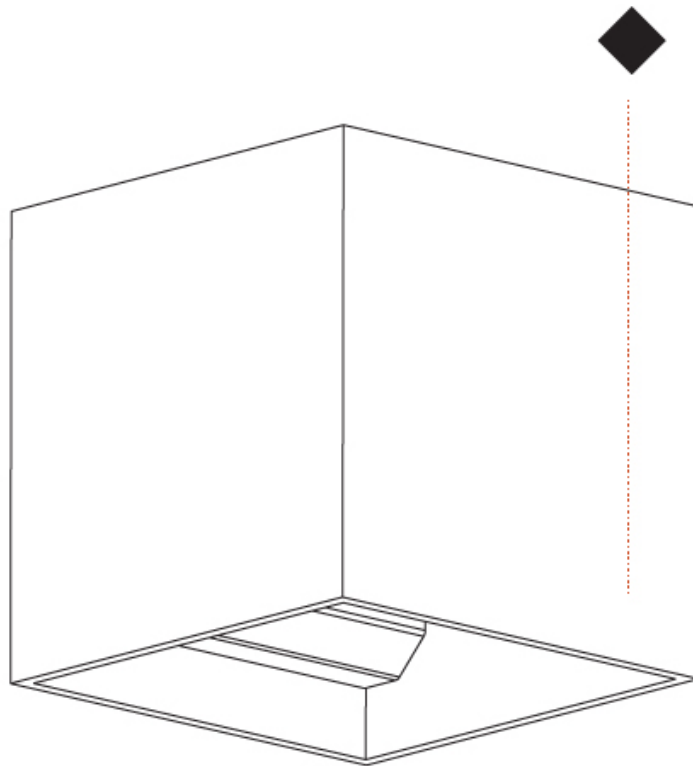

DICE SURFACE

A33255-

PROJECT	_____
TYPE	_____
SPECIFIER	_____
QUANTITY	_____
DATE	_____