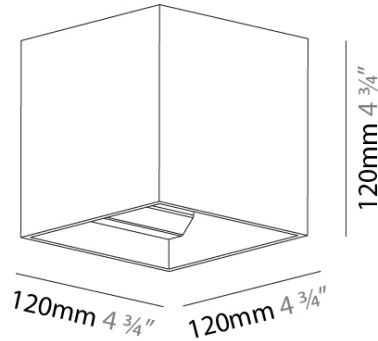

1. To build a product code in our configurator select the specify button on the base model # product page
2. To build a manual product code on this datasheet choose from the options listed below in blue font and add the suffix to the base model #

GENERAL

Series: Dice
Subseries: Dice
Partner: Prolicht
Division: Architectural
Installation: Surface
Product Type: Wall Surface
Mounting Location: Wall
Light Distribution: Direct / Indirect

PHYSICAL

Shape: Cube
Length (mm): 120
Length (in): 4 3/4
Height (mm): 120
Depth (mm): 120
Height (in): 4 3/4
Depth (in): 4 3/4
Weight (kg): 0.909
Weight (lbs): 2.0

Fixture Finish: SSR / BKV / CWI / CRY / HAB / UFT / ITA / RUA / FTG / MYG / LOD / PUS / FRO / FUP / KIA / POP / BLS / SPG / MEY / GOH / CHC / COM / ABZ / JAG / OBR / MOS / ROR
Fixture Material: Aluminum

ELECTRICAL

Lamp Type: LED (Zhaga Standard)
Input Wattage (W): 7.7
Total Output Wattage (W): 7
Dimming: Non-Dimmable
Driver Included: Yes
Driver Location: Integrated
Driver Type: Constant Current
Driver Class: Class 2
Input Voltage (V): 120
Constant Current (MA): 350
Upon Request: Remote: 0-10Vdc Dimming / Phase Dimming @120Vac only / Non-dimming 120/277Vac

LED

Color Temperature (°K): 2700 / 3000 / 3500 / 4000
Max. Delivered Lumen (lm): 220 / 230 / 235 / 240
CRI: >90 CRI
Efficiency (%): 37
Lamp Life (hrs): 50000

RATINGS AND CERTIFICATIONS

Certified By: Certified for North American Standards
IP rating: IP20