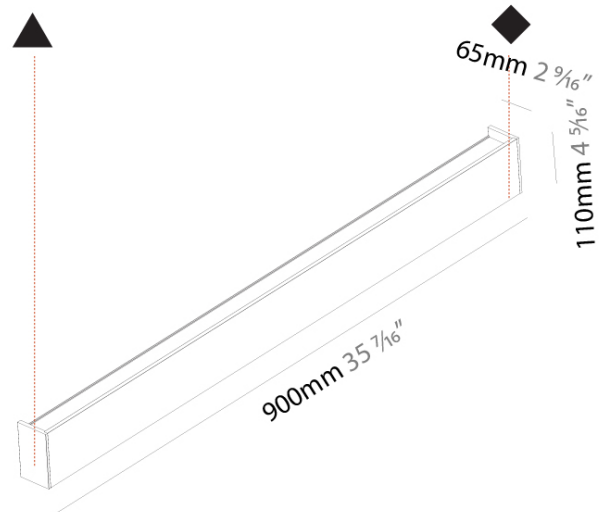

GENERAL

Series: Never Ending
Partner: Prolicht
Division: Architectural
Installation: Surface
Product Type: Linear Profiles
Mounting Location: Wall
Light Distribution: Direct / Indirect

PHYSICAL

Shape: Rectangle
Length (mm): 900
Length (in): 35 7/16
Height (mm): 110
Depth (mm): 65
Height (in): 4 5/16
Depth (in): 2 9/16
Weight (kg): 3.5
Weight (lbs): 7.71
Diffuser: PMMA - Opal
Fixture Finish: ANA / SSR / BKV / CWI / CRY / HAB / MSR / UFT / ITA / RUA / OGR / FTG / MYG / RWR / LOD / PUS / FRO / FUP / KIA / POP / BLS / SPG / MEY / GOH / CHC / COM / ABZ / JAG / OBR / MOS / ROR
Fixture Material: Extruded Aluminum

ELECTRICAL

Lamp Type: LED (Zhaga Standard)
Input Wattage (W): 15
Total Output Wattage (W): 12 / 11.1 (3500K)
Dimming: Non-Dimming / Phase Dimming (120Vac only) / 0-10V Dimming
Driver Included: Yes
Driver Location: Integrated
Driver Type: Constant Current - 120 / 277Vac
Driver Class: Class 2
Input Voltage (V): 120 - 277
Constant Current (MA): 350 / 375 (3500K)

LED

Color Temperature (°K): 3000 / 3500 / 4000
Max. Delivered Lumen (lm): 920 / 951 / 970
CRI: >80 CRI
Lamp Life (hrs): 50000

RATINGS AND CERTIFICATIONS

Certified By: Certified for North American Standards
IP rating: IP20

PROJECT
TYPE
SPECIFIER
QUANTITY
DATE