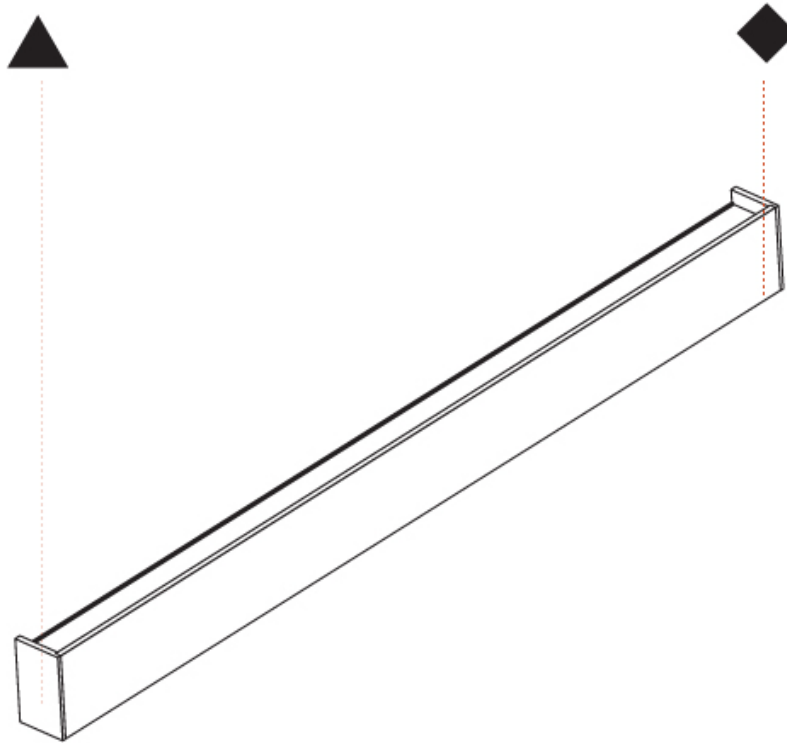

A33281-

PROJECT _____

TYPE _____

SPECIFIER _____

QUANTITY _____

DATE _____