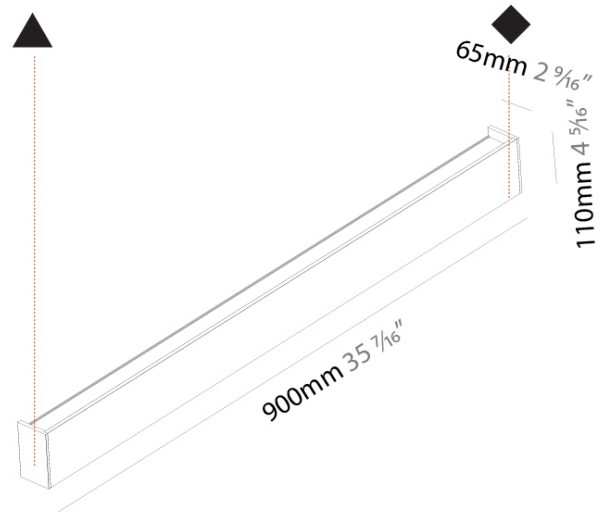

1. To build a product code in our configurator select the specify button on the base model # product page
2. To build a manual product code on this datasheet choose from the options listed below in blue font and add the suffix to the base model #

GENERAL

Series: Never Ending
Brand: Prolicht
Division: Architectural
Mounting Type: Surface
Mounting Location: Wall
Subcategory: Profile

PHYSICAL

Shape: Rectangle
Length (mm): 900
Length (in): 35 ⁷/₁₆
Height (mm): 110
Depth (mm): 65
Height (in): 4 ⁵/₁₆
Depth (in): 2 ⁹/₁₆
Light Distribution: Direct / Indirect
Weight (kg): 3.5
Weight (lbs): 7.71
Diffuser: PMMA - Opal
Fixture Finish: ANA / SSR / BKV / CWI / CRY / HAB / MSR / UFT / ITA / RUA / OGR / FTG / MYG / RWR / LOD / PUS / FRO / FUP / KIA / POP / BLS / SPG / MEY / GOH / GUM / CHC / COM / ABZ / JAG / OBR / MOS / ROR
Fixture Material: Extruded Aluminum

ELECTRICAL

Lamp Type: LED (Zhaga Standard)
Input Wattage (W): 15
Total Output Wattage (W): 12 / 11.1 (3500K)
Dimming: Non-Dimming / Phase Dimming (120Vac only) / 0-10V Dimming
Driver Included: Yes
Driver Location: Integrated
Driver Type: Constant Current - 120 / 277Vac
Driver Class: Class 2
Input Voltage (V): 120 - 277
Constant Current (MA): 350 / 375 (3500K)

LED

Color Temperature (°K): 3000 / 3500 / 4000
Max. Delivered Lumen (lm): 920 / 951 / 970
CRI: >80 CRI
Lamp Life (hrs): 50000

RATINGS AND CERTIFICATIONS

Certified By: Certified for North American Standards
IP rating: IP20