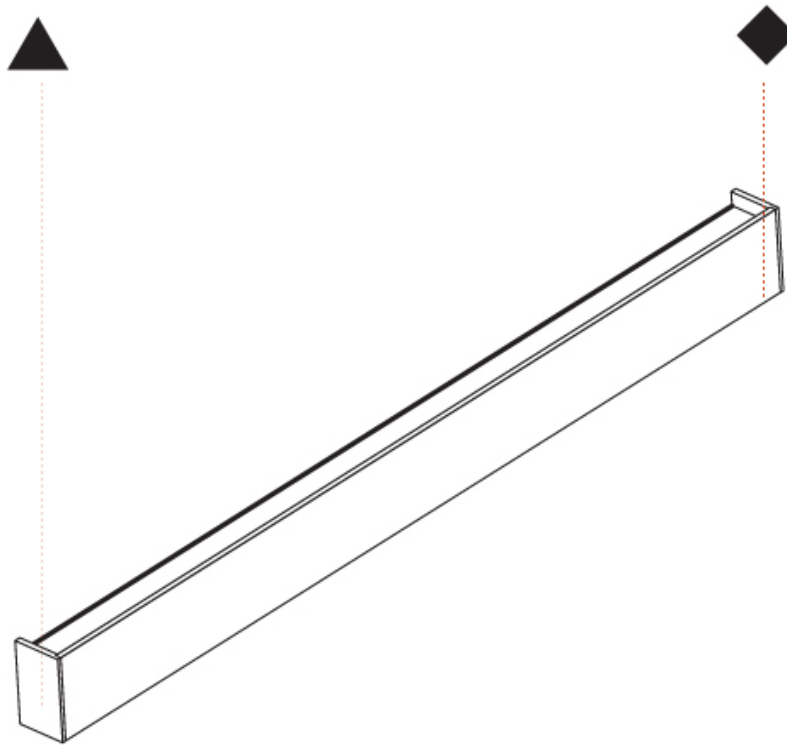

A33282-

PROJECT _____

TYPE _____

SPECIFIER _____

QUANTITY _____

DATE _____