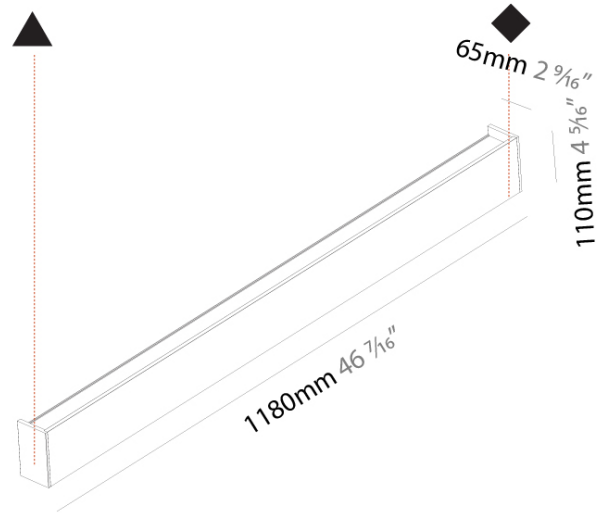

GENERAL

Series: Never Ending
Partner: Prolicht
Division: Architectural
Installation: Surface
Product Type: Linear Profiles
Mounting Location: Wall
Light Distribution: Direct / Indirect

PHYSICAL

Shape: Rectangle
Length (mm): 1180
Length (in): 46 7/16
Height (mm): 110
Depth (mm): 65
Height (in): 4 3/16
Depth (in): 2 9/16
Weight (kg): 4.4
Weight (lbs): 9.70
Diffuser: PMMA - Opal
Fixture Finish: ANA / SSR / BKV / CWI / CRY / HAB / MSR / UFT / ITA / RUA / OGR / FTG / MYG / RWR / LOD / PUS / FRO / FUP / KIA / POP / BLS / SPG / MEY / GOH / CHC / COM / ABZ / JAG / OBR / MOS / ROR
Fixture Material: Extruded Aluminum

ELECTRICAL

Lamp Type: LED (Zhaga Standard)
Input Wattage (W): 20
Total Output Wattage (W): 16 / 14.8 (3500K)
Dimming: Non-Dimming / Phase Dimming (120Vac only) / 0-10V Dimming
Driver Included: Yes
Driver Location: Integrated
Driver Type: Constant Current - 120 / 277Vac
Driver Class: Class 2
Input Voltage (V): 120 - 277
Constant Current (MA): 350 / 500 (3500K)

LED

Color Temperature (°K): 3000 / 3500 / 4000
Max. Delivered Lumen (lm): 1220 / 1264 / 1290
CRI: >80 CRI
Lamp Life (hrs): 50000

RATINGS AND CERTIFICATIONS

Certified By: Certified for North American Standards
IP rating: IP20

PROJECT
TYPE
SPECIFIER
QUANTITY
DATE