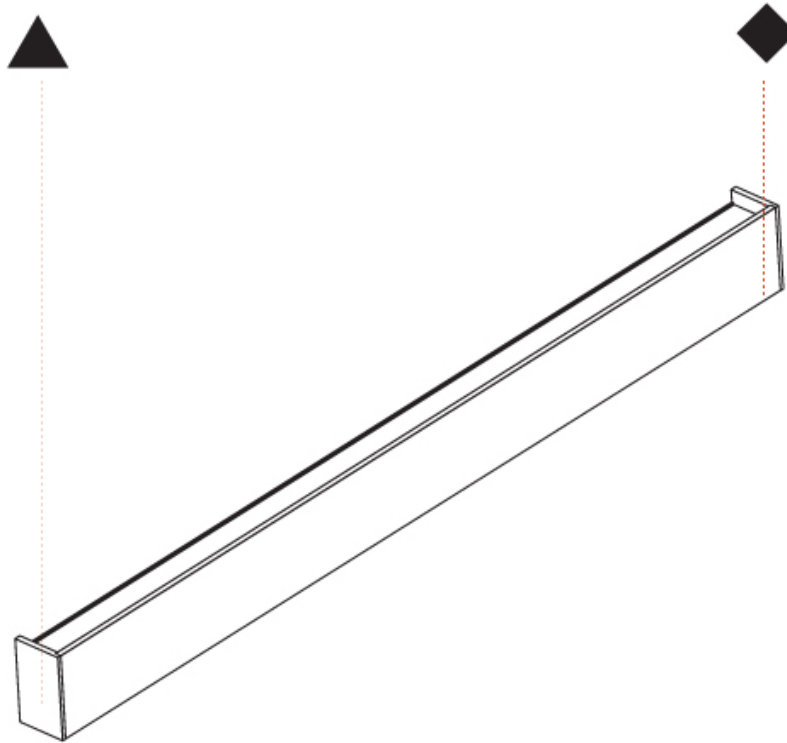

A33282-

PROJECT _____

TYPE _____

SPECIFIER _____

QUANTITY _____

DATE _____