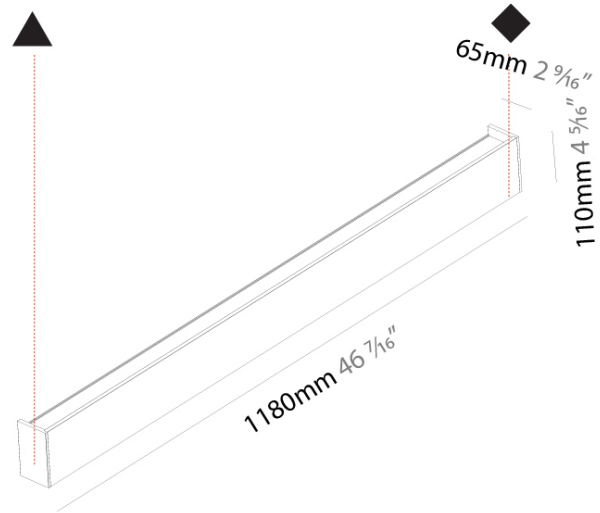

1. To build a product code in our configurator select the specify button on the base model # product page
2. To build a manual product code on this datasheet choose from the options listed below in blue font and add the suffix to the base model #

GENERAL

Series: Never Ending
Brand: Prolicht
Division: Architectural
Mounting Type: Surface
Mounting Location: Wall
Subcategory: Profile

PHYSICAL

Shape: Rectangle
Length (mm): 1180
Length (in): 46 ⁷/₁₆
Height (mm): 110
Depth (mm): 65
Height (in): 4 ⁵/₁₆
Depth (in): 2 ⁹/₁₆
Light Distribution: Direct / Indirect
Weight (kg): 4.4
Weight (lbs): 9.70
Diffuser: PMMA - Opal
Fixture Finish: ANA / SSR / BKV / CWI / CRY / HAB / MSR / UFT / ITA / RUA / OGR / FTG / MYG / RWR / LOD / PUS / FRO / FUP / KIA / POP / BLS / SPG / MEY / GOH / GUM / CHC / COM / ABZ / JAG / OBR / MOS / ROR
Fixture Material: Extruded Aluminum

ELECTRICAL

Lamp Type: LED (Zhaga Standard)
Input Wattage (W): 20
Total Output Wattage (W): 16 / 14.8 (3500K)
Dimming: Non-Dimming / Phase Dimming (120Vac only) / 0-10V Dimming
Driver Included: Yes
Driver Location: Integrated
Driver Type: Constant Current - 120 / 277Vac
Driver Class: Class 2
Input Voltage (V): 120 - 277
Constant Current (mA): 350 / 500 (3500K)

LED

Color Temperature (°K): 3000 / 3500 / 4000
Max. Delivered Lumen (lm): 1220 / 1264 / 1290
CRI: >80 CRI
Lamp Life (hrs): 50000

RATINGS AND CERTIFICATIONS

Certified By: Certified for North American Standards
IP rating: IP20