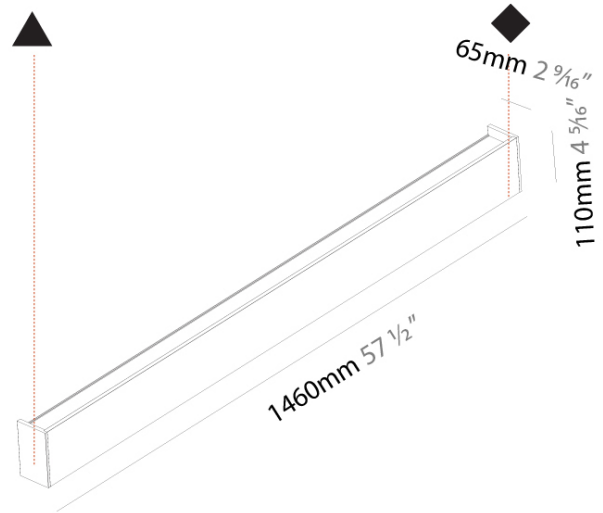

1. To build a product code in our configurator select the specify button on the base model # product page
2. To build a manual product code on this datasheet choose from the options listed below in blue font and add the suffix to the base model #

GENERAL

Series: Never Ending
Brand: Prolicht
Division: Architectural
Mounting Type: Surface
Mounting Location: Wall
Subcategory: Profile

PHYSICAL

Shape: Rectangle
Length (mm): 1460
Length (in): 57 1/2
Height (mm): 110
Height (in): 4 5/16
Extension (mm): 65
Extension (in): 2 9/16
Light Distribution: Direct / Indirect
Weight (kg): 5.3
Weight (lbs): 11.68
Diffuser: PMMA - Opal
Fixture Finish: ANA / SSR / BKV / CWI / CRY / HAB / MSR / UFT / ITA / RUA / OGR / FTG / MYG / RWR / LOD / PUS / FRO / FUP / KIA / POP / BLS / SPG / MEY / GOH / GUM / CHC / COM / ABZ / JAG / OBR / MOS / ROR
Fixture Material: Extruded Aluminum

ELECTRICAL

Lamp Type: LED (Zhaga Standard)
Input Wattage (W): 25
Total Output Wattage (W): 20 / 18.5 (3500K)
Dimming: Non-Dimming / Phase Dimming (120Vac only) / 0-10V Dimming
Driver Included: Yes
Driver Location: Integrated
Driver Type: Constant Current - 120/277Vac
Driver Class: Class 2
Input Voltage (V): 120 - 277
Constant Current (MA): 350 / 625 (3500K)

LED

Color Temperature (°K): 3000 / 3500 / 4000
Max. Delivered Lumen (lm): 1530 / 1578 / 1610
CRI: >80 CRI
Lamp Life (hrs): 50000

RATINGS AND CERTIFICATIONS

Certified By: Certified for North American Standards
IP rating: IP20