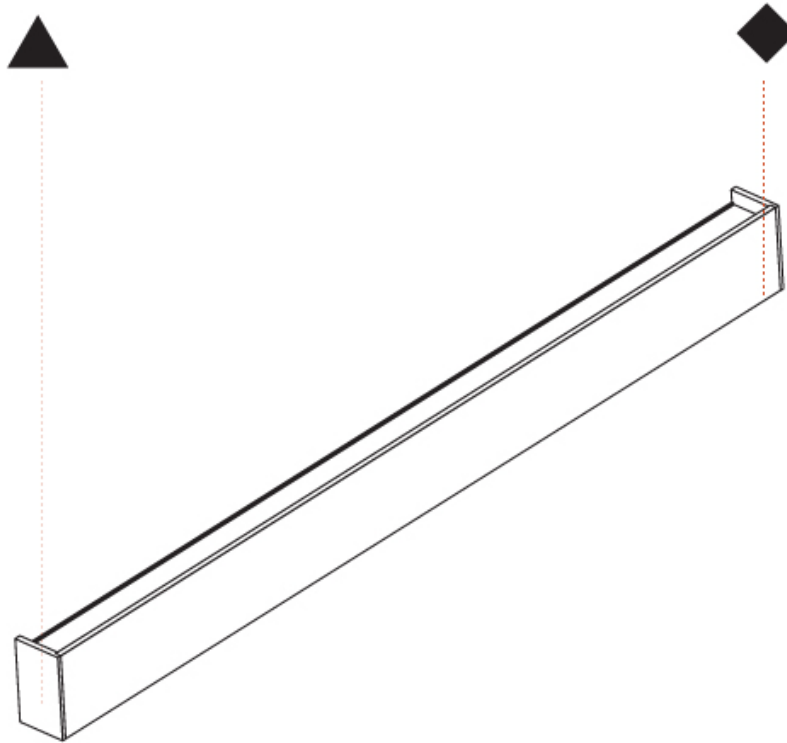

A33283-

PROJECT _____

TYPE _____

SPECIFIER _____

QUANTITY _____

DATE _____