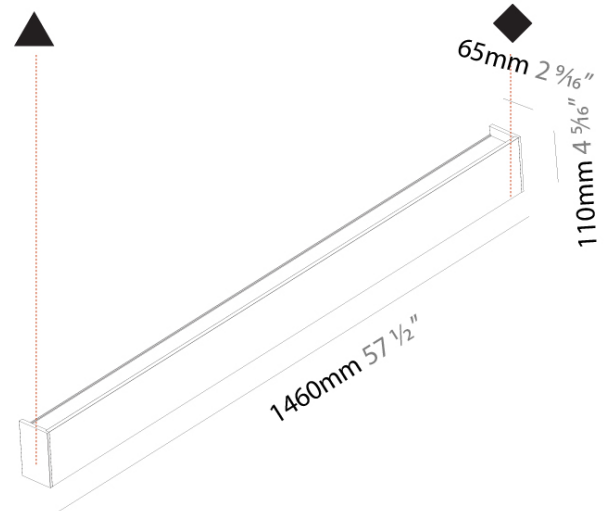

1. To build a product code in our configurator select the specify button on the base model # product page
2. To build a manual product code on this datasheet choose from the options listed below in blue font and add the suffix to the base model #

GENERAL

Series: Never Ending
Partner: Prolicht
Division: Architectural
Installation: Surface
Product Type: Linear Profiles
Mounting Location: Wall
Light Distribution: Direct / Indirect

PHYSICAL

Shape: Rectangle
Length (mm): 1460
Length (in): 57 1/2
Height (mm): 110
Height (in): 4 5/16
Extension (mm): 65
Extension (in): 2 9/16
Weight (kg): 5.3
Weight (lbs): 11.68
Diffuser: PMMA - Opal
Fixture Finish: ANA / SSR / BKV / CWI / CRY / HAB / MSR / UFT / ITA / RUA / OGR / FTG / MYG / RWR / LOD / PUS / FRO / FUP / KIA / POP / BLS / SPG / MEY / GOH / CHC / COM / ABZ / JAG / OBR / MOS / ROR
Fixture Material: Extruded Aluminum

ELECTRICAL

Lamp Type: LED (Zhaga Standard)
Input Wattage (W): 25
Total Output Wattage (W): 20 / 18.5 (3500K)
Dimming: Non-Dimming / Phase Dimming (120Vac only) / 0-10V Dimming
Driver Included: Yes
Driver Location: Integrated
Driver Type: Constant Current - 120/277Vac
Driver Class: Class 2
Input Voltage (V): 120 - 277
Constant Current (MA): 350 / 625 (3500K)

LED

Color Temperature (°K): 3000 / 3500 / 4000
Max. Delivered Lumen (lm): 1530 / 1578 / 1610
CRI: >80 CRI
Lamp Life (hrs): 50000

RATINGS AND CERTIFICATIONS

Certified By: Certified for North American Standards
IP rating: IP20