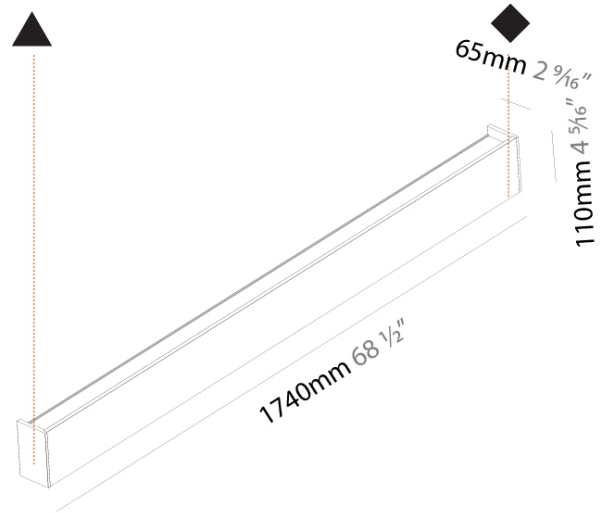

GENERAL

Series: Never Ending
Partner: Prolicht
Division: Architectural
Installation: Surface
Product Type: Linear Profiles
Mounting Location: Wall
Light Distribution: Direct / Indirect

PHYSICAL

Shape: Rectangle
Length (mm): 1740
Length (in): 68 1/2
Height (mm): 110
Depth (mm): 65
Height (in): 4 5/16
Depth (in): 2 9/16
Weight (kg): 6.2
Weight (lbs): 13.67
Diffuser: PMMA - Opal
Fixture Finish: ANA / SSR / BKV / CWI / CRY / HAB / MSR / UFT / ITA / RUA / OGR / FTG / MYG / RWR / LOD / PUS / FRO / FUP / KIA / POP / BLS / SPG / MEY / GOH / CHC / COM / ABZ / JAG / OBR / MOS / ROR
Fixture Material: Extruded Aluminum

ELECTRICAL

Lamp Type: LED (Zhaga Standard)
Input Wattage (W): 30
Total Output Wattage (W): 24 / 22.2 (3500K)
Dimming: Non-Dimming / Phase Dimming (120Vac only) / 0-10V Dimming
Driver Included: Yes
Driver Location: Integrated
Driver Type: Constant Current - 120 / 277Vac
Driver Class: Class 2
Input Voltage (V): 120 - 277
Constant Current (MA): 350 / 750 (3500K)

LED

Color Temperature (°K): 3000 / 3500 / 4000
Max. Delivered Lumen (lm): 1830 / 1901 / 1940
CRI: >80 CRI
Lamp Life (hrs): 50000

RATINGS AND CERTIFICATIONS

Certified By: Certified for North American Standards
IP rating: IP20

PROJECT
TYPE
SPECIFIER
QUANTITY
DATE