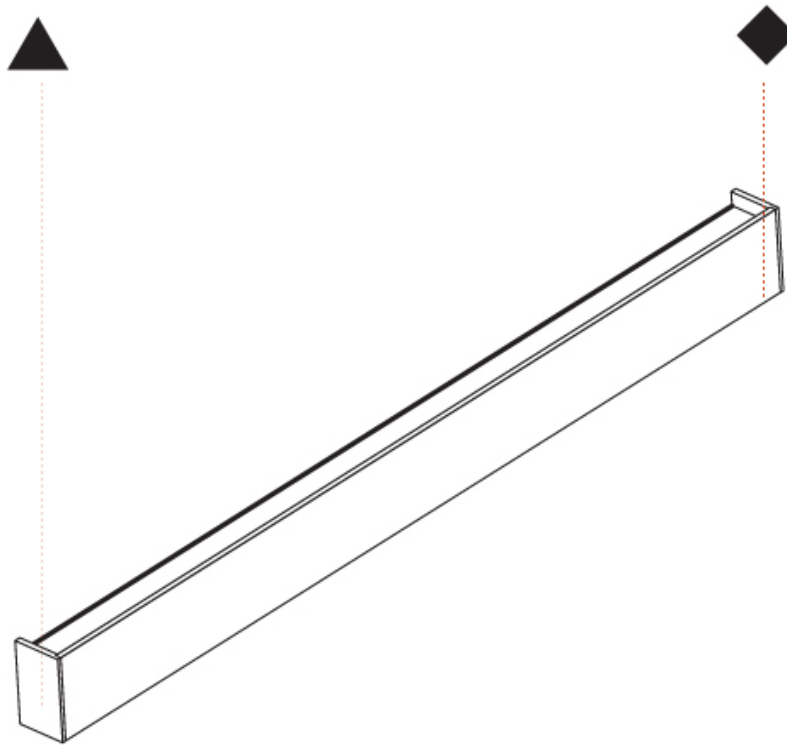

A33285-

PROJECT _____

TYPE _____

SPECIFIER _____

QUANTITY _____

DATE _____