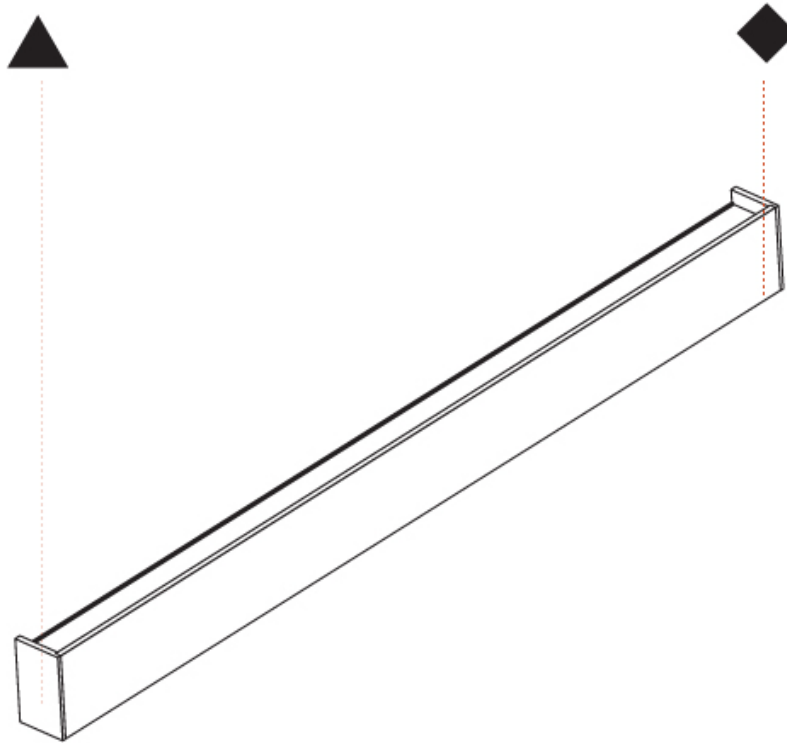

A33285-

PROJECT _____

TYPE _____

SPECIFIER _____

QUANTITY _____

DATE _____