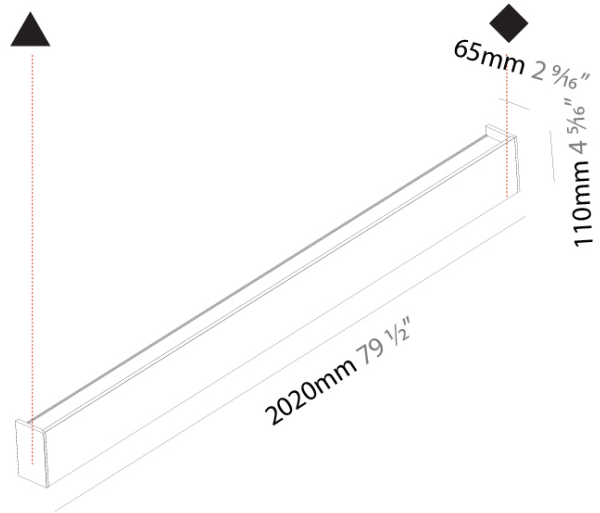

GENERAL

Series: Never Ending
Partner: Prolicht
Division: Architectural
Installation: Surface
Product Type: Linear Profiles
Mounting Location: Wall
Light Distribution: Direct / Indirect

PHYSICAL

Shape: Rectangle
Length (mm): 2020
Length (in): 79 1/2
Height (mm): 110
Depth (mm): 65
Height (in): 4 3/16
Depth (in): 4 3/16
Weight (kg): 7.2
Weight (lbs): 15.87
Diffuser: PMMA - Opal
Fixture Finish: ANA / SSR / BKV / CWI / CRY / HAB / MSR / UFT / ITA / RUA / OGR / FTG / MYG / RWR / LOD / PUS / FRO / FUP / KIA / POP / BLS / SPG / MEY / GOH / CHC / COM / ABZ / JAG / OBR / MOS / ROR
Fixture Material: Extruded Aluminum

ELECTRICAL

Lamp Type: LED (Zhaga Standard)
Input Wattage (W): 35
Total Output Wattage (W): 28 / 25.9 (3500K)
Dimming: Non-Dimming / Phase Dimming (120Vac only) / 0-10V Dimming
Driver Included: Yes
Driver Location: Integrated
Driver Type: Constant Current - 120 / 277Vac
Driver Class: Class 2
Input Voltage (V): 120 - 277
Constant Current (MA): 350 / 875 (3500K)

LED

Color Temperature (°K): 3000 / 3500 / 4000
Max. Delivered Lumen (lm): 2140 / 2215 / 2260
CRI: >80 CRI
Lamp Life (hrs): 50000

RATINGS AND CERTIFICATIONS

Certified By: Certified for North American Standards
IP rating: IP20

PROJECT
TYPE
SPECIFIER
QUANTITY
DATE