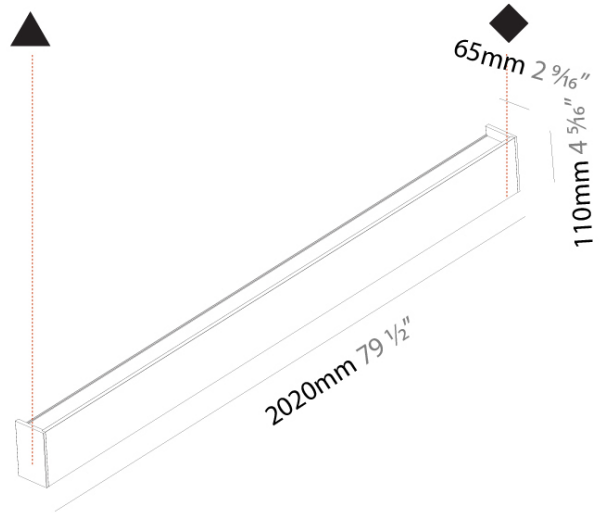

1. To build a product code in our configurator select the specify button on the base model # product page
2. To build a manual product code on this datasheet choose from the options listed below in blue font and add the suffix to the base model #

GENERAL

Series: Never Ending
Brand: Prolicht
Division: Architectural
Mounting Type: Surface
Mounting Location: Wall
Subcategory: Profile

PHYSICAL

Shape: Rectangle
Length (mm): 2020
Length (in): 79 1/2
Height (mm): 110
Depth (mm): 65
Height (in): 4 5/16
Depth (in): 4 5/16
Light Distribution: Direct / Indirect
Weight (kg): 7.2
Weight (lbs): 15.87
Diffuser: PMMA - Opal
Fixture Finish: ANA / SSR / BKV / CWI / CRY / HAB / MSR / UFT / ITA / RUA / OGR / FTG / MYG / RWR / LOD / PUS / FRO / FUP / KIA / POP / BLS / SPG / MEY / GOH / GUM / CHC / COM / ABZ / JAG / OBR / MOS / ROR
Fixture Material: Extruded Aluminum

ELECTRICAL

Lamp Type: LED (Zhaga Standard)
Input Wattage (W): 35
Total Output Wattage (W): 28 / 25.9 (3500K)
Dimming: Non-Dimming / Phase Dimming (120Vac only) / 0-10V Dimming
Driver Included: Yes
Driver Location: Integrated
Driver Type: Constant Current - 120 / 277Vac
Driver Class: Class 2
Input Voltage (V): 120 - 277
Constant Current (mA): 350 / 875 (3500K)

LED

Color Temperature (°K): 3000 / 3500 / 4000
Max. Delivered Lumen (lm): 2140 / 2215 / 2260
CRI: >80 CRI
Lamp Life (hrs): 50000

RATINGS AND CERTIFICATIONS

Certified By: Certified for North American Standards
IP rating: IP20