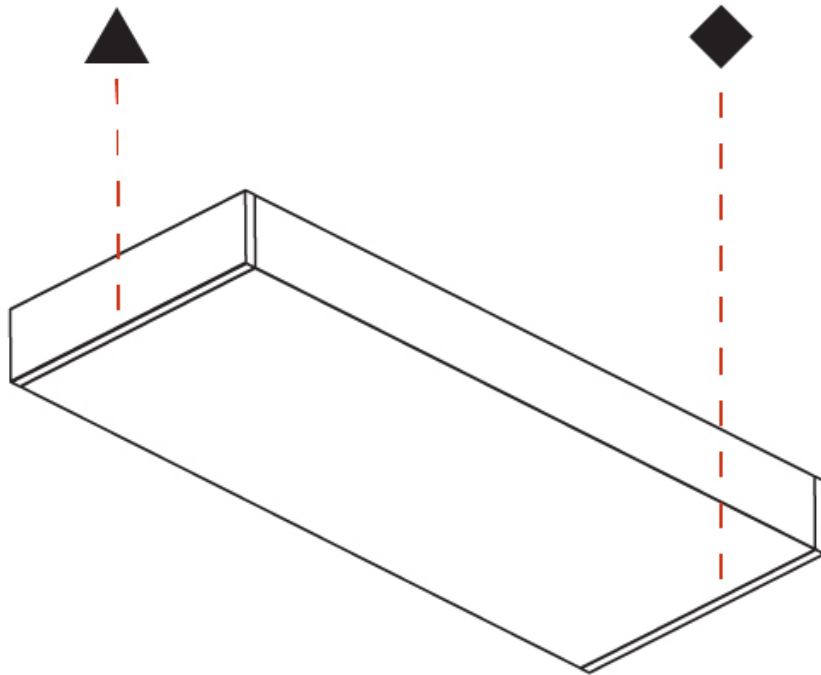

SPEED SURFACE

A33287-

PROJECT

TYPE

SPECIFIER

QUANTITY

DATE

A