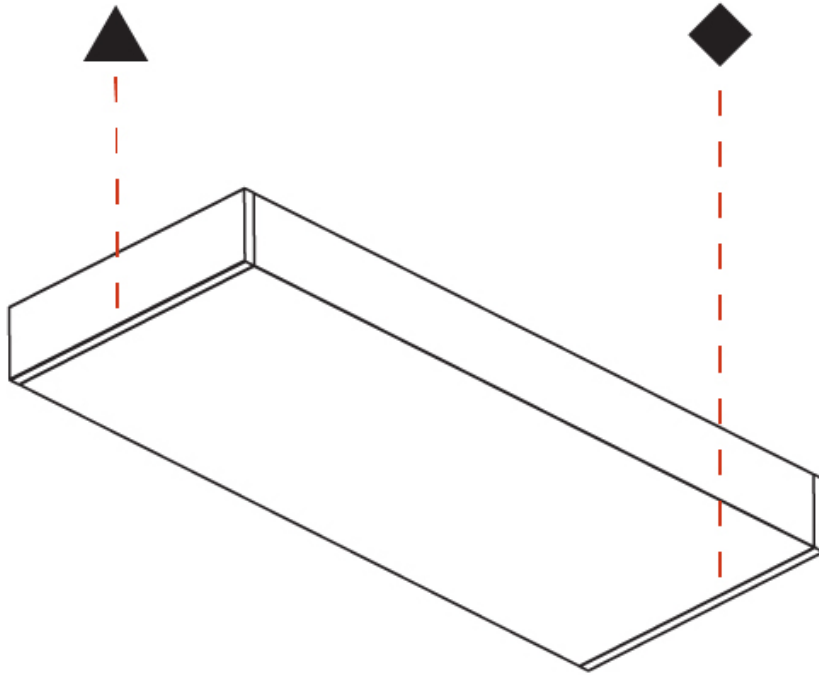

SPEED SURFACE

A33287-

PROJECT	_____
TYPE	_____
SPECIFIER	_____
QUANTITY	_____
DATE	_____