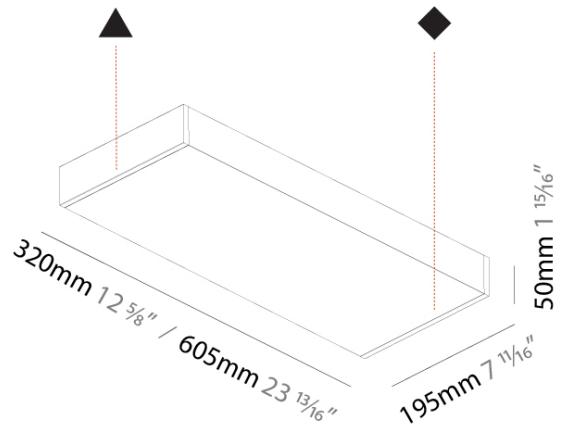

1. To build a product code in our configurator select the specify button on the base model # product page
2. To build a manual product code on this datasheet choose from the options listed below in blue font and add the suffix to the base model #

GENERAL

Series: Speed
Partner: Prolicht
Division: Architectural
Installation: Surface
Product Type: Wall Surface
Mounting Location: Wall
Light Distribution: Indirect

PHYSICAL

Shape: Rectangle
Length (mm): 605
Length (in): 23 13/16
Height (mm): 50
Depth (mm): 195
Height (in): 1 15/16
Depth (in): 7 11/16
Weight (kg): 4.026
Weight (lbs): 8.876

Fixture Finish: [SSR / BKV / CWI / CRY / HAB / UFT / ITA / RUA / FTG / MYG / LOD / PUS / FRO / FUP / KIA / POP / BLS / SPG / MEY / GOH / CHC / COM / ABZ / JAG / OBR / MOS / ROR](#)
Fixture Material: Extruded Aluminum

ELECTRICAL

Lamp Type: LED (Zhaga Standard)
Input Wattage (W): 50
Total Output Wattage (W): 45.6
Dimming: Tri-Mode (Non-Dimming and Phase Dimming (120Vac only) and 0-10V Dimming)
Driver Included: Yes
Driver Location: Integrated
Driver Type: Constant Current - Universal
Driver Class: Class 2
Input Voltage (V): 120 - 277
Constant Current (MA): 500

LED

Number of LEDs: 4 strips
Color Temperature (°K): 3000 / 3500 / 4000
Max. Delivered Lumen (lm): 6610 / 6899 / 7040
CRI: >80 CRI
Lamp Life (hrs): 50000

RATINGS AND CERTIFICATIONS

Certified By: Certified for North American Standards
IP rating: IP20