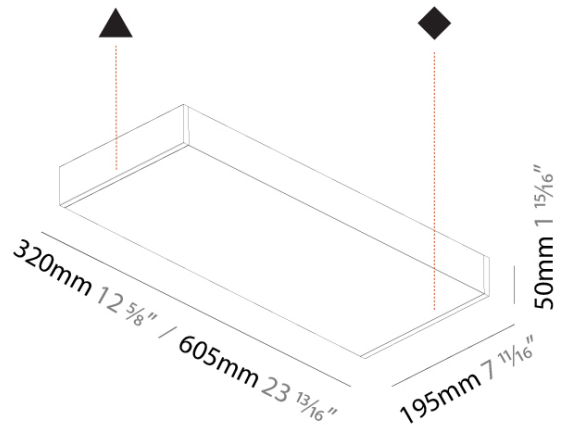

#### PHYSICAL

Shape: Rectangle
Length (mm): 605
Length (in): 23 13/16
Height (mm): 50
Depth (mm): 195
Height (in): 1 15/16
Depth (in): 7 11/16
Weight (kg): 4.026
Weight (lbs): 8.876

Fixture Finish: [SSR / BKV / CWI / CRY / HAB / UFT / ITA / RUA / FTG / MYG / LOD / PUS / FRO / FUP / KIA / POP / BLS / SPG / MEY / GOH / CHC / COM / ABZ / JAG / OBR / MOS / ROR](#)  
 Fixture Material: Extruded Aluminum