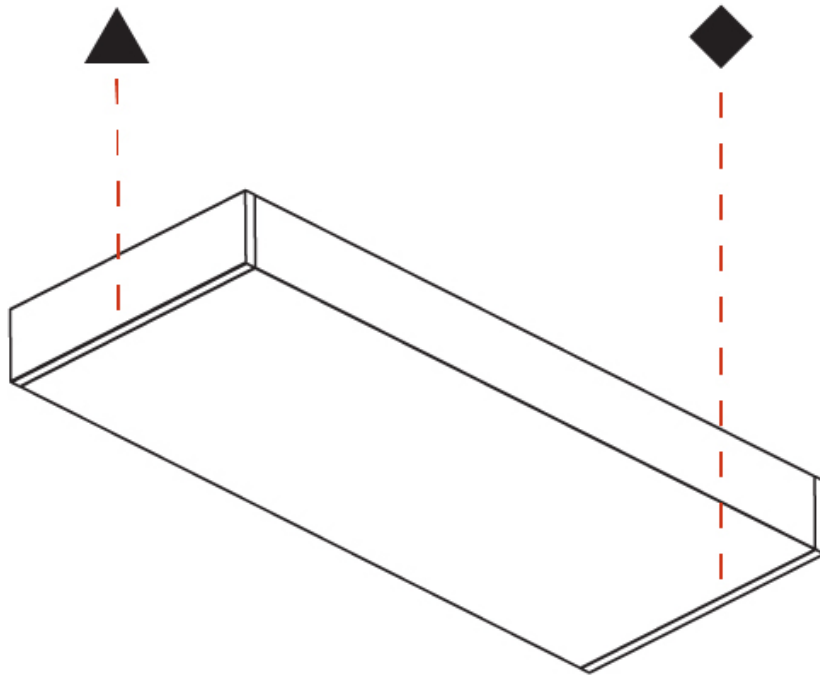

SPEED SURFACE

A33287-

PROJECT

TYPE

SPECIFIER

QUANTITY

DATE

A