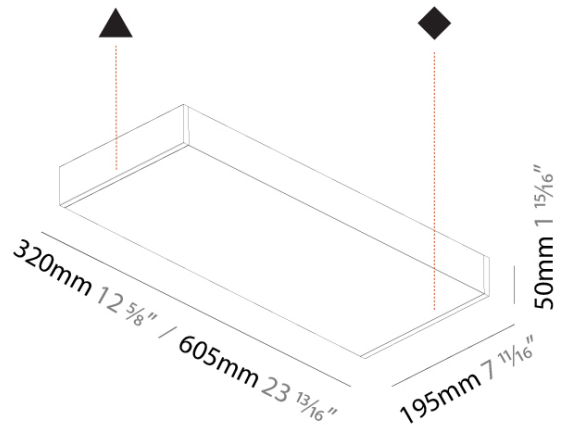

1. To build a product code in our configurator select the specify button on the base model # product page
2. To build a manual product code on this datasheet choose from the options listed below in blue font and add the suffix to the base model #

GENERAL

Series: Speed
Partner: Prolicht
Division: Architectural
Installation: Surface
Product Type: Wall Surface
Mounting Location: Wall
Light Distribution: Indirect

PHYSICAL

Shape: Rectangle
Length (mm): 605
Length (in): 23 ¹³/₁₆
Height (mm): 50
Depth (mm): 195
Height (in): 1 ¹⁵/₁₆
Depth (in): 7 ¹¹/₁₆
Weight (kg): 4.026
Weight (lbs): 8.876

Fixture Finish: [SSR / BKV / CWI / CRY / HAB / UFT / ITA / RUA / FTG / MYG / LOD / PUS / FRO / FUP / KIA / POP / BLS / SPG / MEY / GOH / CHC / COM / ABZ / JAG / OBR / MOS / ROR](#)
Fixture Material: Extruded Aluminum

ELECTRICAL

Lamp Type: LED (Zhaga Standard)
Input Wattage (W): 50
Total Output Wattage (W): 45.6
Dimming: Tri-Mode (Non-Dimming and Phase Dimming (120Vac only) and 0-10V Dimming)
Driver Included: Yes
Driver Location: Integrated
Driver Type: Constant Current - Universal
Driver Class: Class 2
Input Voltage (V): 120 - 277
Constant Current (MA): 500

LED

Number of LEDs: 4 strips
Color Temperature (°K): 3000 / 3500 / 4000
Max. Delivered Lumen (lm): 6610 / 6899 / 7040
CRI: >80 CRI
Lamp Life (hrs): 50000

RATINGS AND CERTIFICATIONS

Certified By: Certified for North American Standards
IP rating: IP20