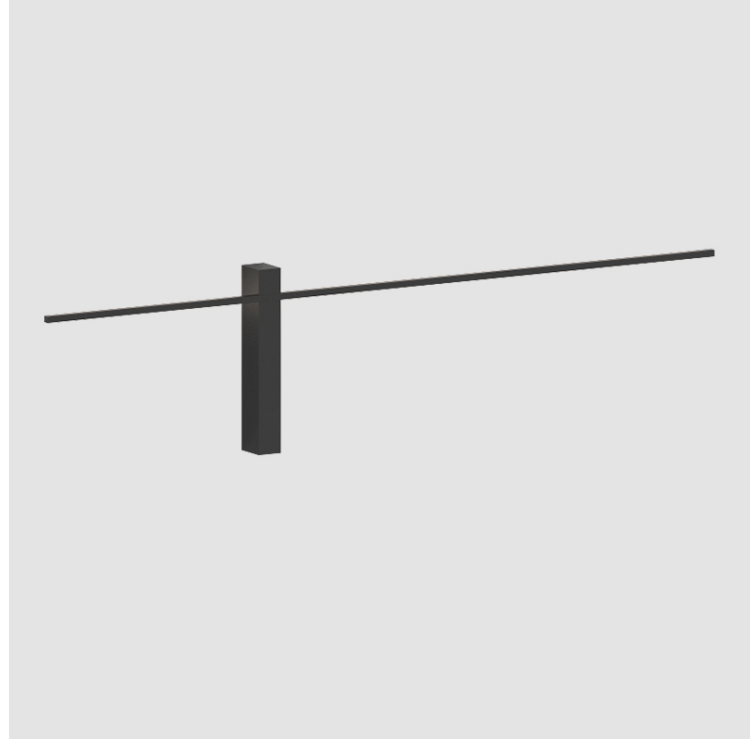

JUST BLACK LINE SURFACE

A33300-

base number LED
Dimming

1. To build a product code in our configurator select the specify button on the base model # product page
2. To build a manual product code on this datasheet choose from the options listed below in blue font and add the suffix to the base model #

GENERAL

Series: Just Black Line
Partner: Prolicht
Division: Architectural
Installation: Surface
Product Type: Wall Surface
Mounting Location: Wall
Light Distribution: Indirect

PHYSICAL

Shape: Rectangle
Length (mm): 900
Length (in): 35 7/16
Width (mm): 30
Width (in): 1 3/16
Height (mm): 40
Height (in): 1 9/16
Fixture Finish: BLK
Fixture Material: Aluminum

ELECTRICAL

Lamp Type: LED (Zhaga Standard)
Input Wattage (W): 11
Total Output Wattage (W): 10
[Dimming: Non-Dimmable](#)
Driver Included: Yes
Driver Location: Integrated
Driver Type: Constant Current - Universal
Driver Class: Class 2
Input Voltage (V): 120 - 277
Constant Current (mA): 400
Upon Request: Remote : 0-10V Dimming

LED

Color Temperature (°K): 2700 / 3000
Max. Delivered Lumen (lm): 434 / 535
Nominal Lumen (lm): 434 / 535
CRI: >80 CRI
Lamp Life (hrs): 50000

OPTICAL

Beam Angle: 178
Adjustability: Fixed

RATINGS AND CERTIFICATIONS

Certified By: CSA Certified to UL and CSA Standards
IP rating: IP20

PROJECT
TYPE
SPECIFIER
QUANTITY
DATE