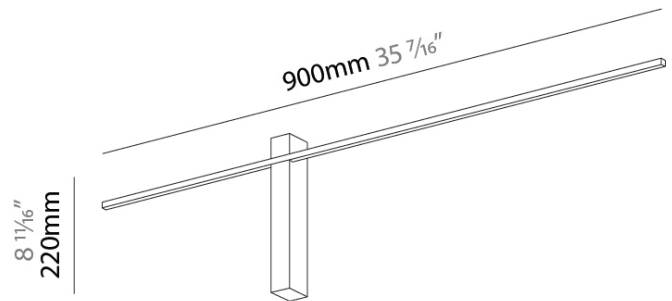

JUST BLACK LINE SURFACE

A33300-

base number LED
Dimming

1. To build a product code in our configurator select the specify button on the base model # product page
2. To build a manual product code on this datasheet choose from the options listed below in blue font and add the suffix to the base model #

GENERAL

Series: Just Black Line
Partner: Prolicht
Division: Architectural
Installation: Surface
Product Type: Wall Surface
Mounting Location: Wall
Light Distribution: Indirect

PHYSICAL

Shape: Rectangle
Length (mm): 900
Length (in): 35 7/16
Width (mm): 30
Width (in): 1 3/16
Height (mm): 40
Height (in): 1 9/16
Fixture Finish: BLK
Fixture Material: Aluminum

ELECTRICAL

Lamp Type: LED (Zhaga Standard)
Input Wattage (W): 11
Total Output Wattage (W): 10
[Dimming: Non-Dimmable](#)
Driver Included: Yes
Driver Location: Integrated
Driver Type: Constant Current - Universal
Driver Class: Class 2
Input Voltage (V): 120 - 277
Constant Current (mA): 400
Upon Request: Remote : 0-10V Dimming

LED

Color Temperature (°K): 2700 / 3000
Max. Delivered Lumen (lm): 434 / 535
Nominal Lumen (lm): 434 / 535
CRI: >80 CRI
Lamp Life (hrs): 50000

OPTICAL

Beam Angle: 178
Adjustability: Fixed

RATINGS AND CERTIFICATIONS

Certified By: CSA Certified to UL and CSA Standards
IP rating: IP20

PROJECT
TYPE
SPECIFIER
QUANTITY
DATE