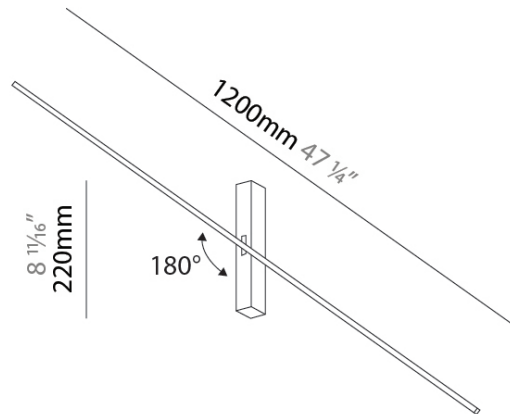

JUST BLACK LINE SURFACE

A33302-

base number LED
Dimming

1. To build a product code in our configurator select the specify button on the base model # product page
2. To build a manual product code on this datasheet choose from the options listed below in blue font and add the suffix to the base model #

GENERAL

Series: Just Black Line
Brand: Prolicht
Division: Architectural
Mounting Type: Surface
Mounting Location: Wall
Subcategory: Wall Effect

PHYSICAL

Shape: Rectangle
Length (mm): 1200
Length (in): 47 1/4
Width (mm): 30
Width (in): 1 3/16
Height (mm): 220
Height (in): 8 2/3
Light Distribution: Indirect
Fixture Finish: BLK
Fixture Material: Aluminum

ELECTRICAL

Lamp Type: LED (Zhaga Standard)
Input Wattage (W): 14.5
Total Output Wattage (W): 12.7
Dimming: [Non-Dimmable](#)
Driver Included: Yes
Driver Location: Integrated
Driver Type: Constant Current - Universal
Driver Class: Class 2
Input Voltage (V): 120 - 277
Constant Current (MA): 550
Upon Request: Tri-Mode Dimming

LED

Color Temperature (°K): 3000
Max. Delivered Lumen (lm): 736
CRI: >80 CRI
Lamp Life (hrs): 50000

OPTICAL

Beam Angle: 178
Adjustability: Fixed

RATINGS AND CERTIFICATIONS

Certified By: CSA Certified to UL and CSA Standards
IP rating: IP20

PROJECT
TYPE
SPECIFIER
QUANTITY
DATE