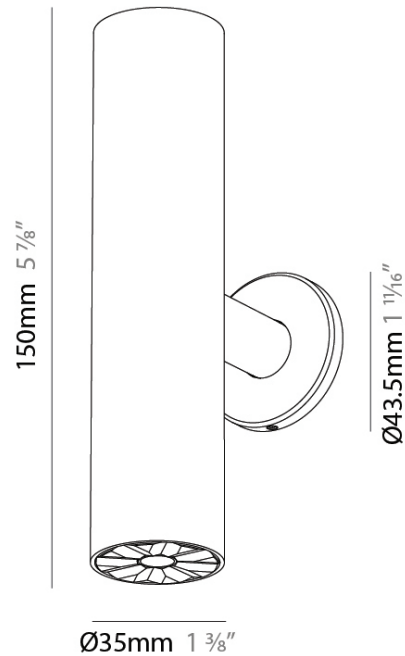

GENERAL

Series: Studio Collection
Subseries: Studio Collection 2
Partner: Prolicht
Division: Architectural
Installation: Surface
Product Type: Wall Surface
Mounting Location: Wall
Light Distribution: Direct / Indirect

PHYSICAL

Shape: Cylinder
Diameter (mm): 35
Diameter (in): 1 3/8
Height (mm): 150
Height (in): 5 7/8
Weight (kg): 0.338
Fixture Finish: SSR / BKV / CWI / CRY / HAB / UFT / ITA / RUA / FTG / MYG / LOD / PUS / FRO / FUP / KIA / POP / BLS / SPG / MEY / GOH / CHC / COM / ABZ / JAG / OBR / MOS / ROR
Accent Finish: ALU / PBR
Fixture Material: Extruded Aluminum
Cut-out Measurements: 19mm/3/4" Diameter

ELECTRICAL

Lamp Type: LED (Zhaga Standard)
Input Wattage (W): 13
Total Output Wattage (W): 11.8
Dimming: Tri-Mode (Non-Dimming and Phase Dimming (120Vac only) and 0-10V Dimming)
Driver Included: No
Driver Location: Remote
Driver Type: Constant Current - Universal
Driver Class: Class 2
Input Voltage (V): 120 - 277
Constant Current (MA): 500

LED

Color Temperature (°K): 2700 / 3000 / 3500 / 4000
Max. Delivered Lumen (lm): 640 / 677 / 715 / 734
Nominal Lumen (lm): 920 / 974 / 1028 / 1056
CRI: >90 CRI
Lamp Life (hrs): 50000

OPTICAL

Beam Angle: 32 / 58

RATINGS AND CERTIFICATIONS

Certified By: CSA Certified to UL and CSA Standards
IP rating: IP40