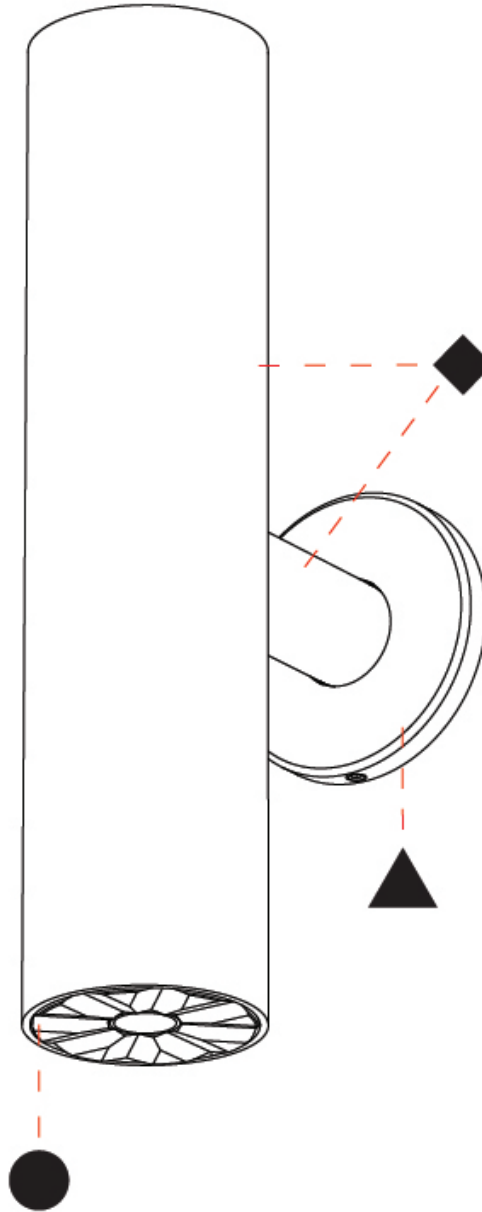

A33304-

PROJECT

TYPE

SPECIFIER

QUANTITY

DATE

A