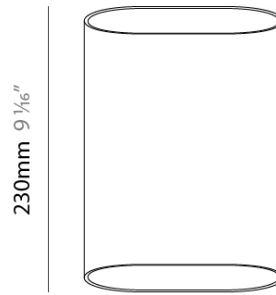

GENERAL

Series: Ovalis
 Partner: Prolicht
 Division: Architectural
 Installation: Surface
 Product Type: Wall Surface
 Mounting Location: Wall
 Light Distribution: Asymmetric

PHYSICAL

Shape: Oval
 Width (mm): 160
 Width (in): 6 3/8
 Height (mm): 230
 Depth (mm): 105
 Height (in): 9
 Depth (in): 4 1/8
 Weight (kg): 1.38
 Weight (lbs): 3.04
 Fixture Finish: SSR / BKV / CWI / CRY / HAB / UFT / ITA / RUA / FTG / MYG / LOD / PUS / FRO / FUP / KIA / POP / BLS / SPG / MEY / GOH / CHC / COM / ABZ / JAG / OBR / MOS / ROR
 Fixture Material: Aluminum
 Upon Request: Second Finish Option - Available Upon request (Minimum Quantiles Apply)

LED

Color Temperature (°K): 2700 / 3000 / 3500 / 4000
 Max. Delivered Lumen (lm): 1797 / 1854 / 1911 / 1950
 Nominal Lumen (lm): 2520 / 2592 / 2665 / 2720
 CRI: >90 CRI
 Lamp Life (hrs): 50000

OPTICAL

Beam Angle: Asymmetric
 Adjustability: Fixed

RATINGS AND CERTIFICATIONS

Certified By: Certified for North American Standards
 IP rating: IP20

160mm 6 3/8"

105mm 4 1/8"

OVALIS SURFACE

A33380-

PROJECT _____

TYPE _____