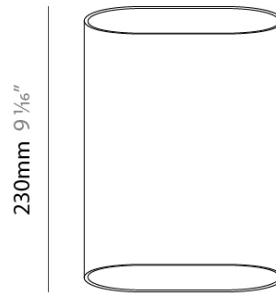

#### PHYSICAL

Shape: Oval
Width (mm): 160
Width (in): 6 3/8"
Height (mm): 230
Depth (mm): 105
Height (in): 9
Depth (in): 4 1/8"
Weight (kg): 1.38
Weight (lbs): 3.04
Fixture Finish: SSR / BKV / CWI / CRY / HAB / UFT / ITA / RUA / FTG / MYG / LOD / PUS / FRO / FUP / KIA / POP / BLS / SPG / MEY / GOH / CHC / COM / ABZ / JAG / OBR / MOS / ROR
Fixture Material: Aluminum
Upon Request: Second Finish Option - Available Upon request (Minimum Quantiles Apply)

#### LED

Color Temperature (°K): 2700 / 3000 / 3500 / 4000
Max. Delivered Lumen (lm): 1797 / 1854 / 1911 / 1950
Nominal Lumen (lm): 2520 / 2592 / 2665 / 2720
CRI: >90 CRI
Lamp Life (hrs): 50000

#### OPTICAL

Beam Angle: Asymmetric
Adjustability: Fixed

#### RATINGS AND CERTIFICATIONS

Certified By: Certified for North American Standards
IP rating: IP20

160mm 6 3/8"

105mm 4 1/8"