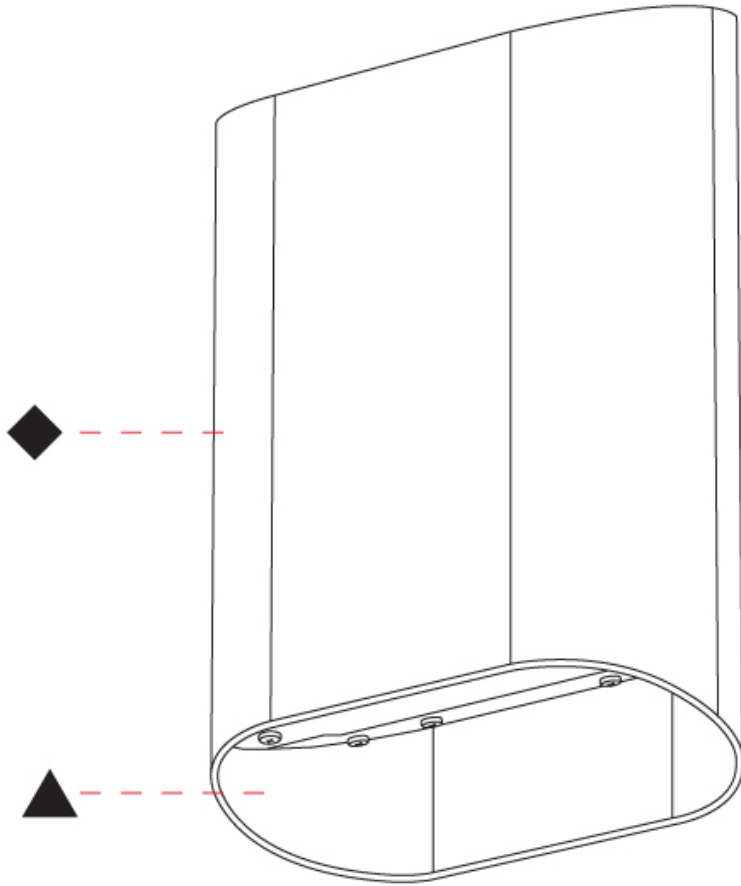

OVALIS SURFACE

A33380-

PROJECT	_____
TYPE	_____
SPECIFIER	_____
QUANTITY	_____
DATE	_____