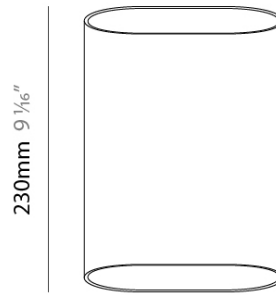

GENERAL

Series: Ovalis
Partner: Prolicht
Division: Architectural
Installation: Surface
Product Type: Wall Surface
Mounting Location: Wall
Light Distribution: Asymmetric

PHYSICAL

Shape: Oval
Width (mm): 160
Width (in): 6 1/4"
Height (mm): 230
Depth (mm): 105
Height (in): 9
Depth (in): 4 1/8"
Weight (kg): 1.38
Weight (lbs): 3.04

LED

Color Temperature (°K): 2700 / 3000 / 3500 / 4000
Max. Delivered Lumen (lm): 1797 / 1854 / 1911 / 1950
Nominal Lumen (lm): 2520 / 2592 / 2665 / 2720
CRI: >90 CRI
Lamp Life (hrs): 50000

OPTICAL

Beam Angle: Asymmetric
Adjustability: Fixed

RATINGS AND CERTIFICATIONS

Certified By: Certified for North American Standards
IP rating: IP20

160mm 6 3/16"

105mm 4 1/8"

OVALIS SURFACE

A33380-

PROJECT _____

TYPE _____