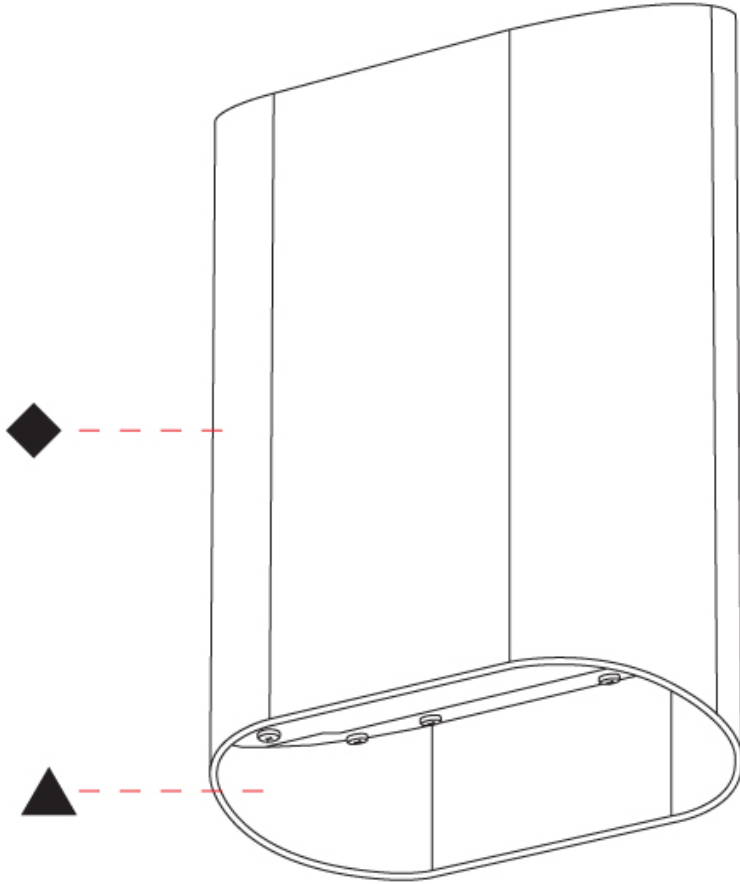

OVALIS SURFACE

A33380-

PROJECT _____

TYPE _____

SPECIFIER _____

QUANTITY _____

DATE _____