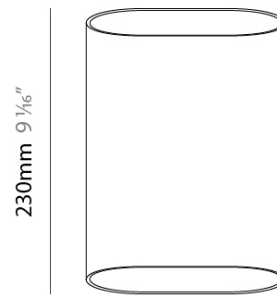

GENERAL

Series: Ovalis
 Partner: Prolicht
 Division: Architectural
 Installation: Surface
 Product Type: Wall Surface
 Mounting Location: Wall
 Light Distribution: Asymmetric

PHYSICAL

Shape: Oval
 Width (mm): 160
 Width (in): 6 1/4
 Height (mm): 230
 Depth (mm): 105
 Height (in): 9
 Depth (in): 4 1/8
 Weight (kg): 1.38
 Weight (lbs): 3.04

LED

Color Temperature (°K): 2700 / 3000 / 3500 / 4000
 Max. Delivered Lumen (lm): 1797 / 1854 / 1911 / 1950
 Nominal Lumen (lm): 2520 / 2592 / 2665 / 2720
 CRI: >90 CRI
 Lamp Life (hrs): 50000

OPTICAL

Beam Angle: Asymmetric
 Adjustability: Fixed

RATINGS AND CERTIFICATIONS

Certified By: Certified for North American Standards
 IP rating: IP20

160mm 6 3/16"

105mm 4 1/8"

OVALIS SURFACE

A33380-

PROJECT	_____
TYPE	_____
SPECIFIER	_____
QUANTITY	_____
DATE	_____