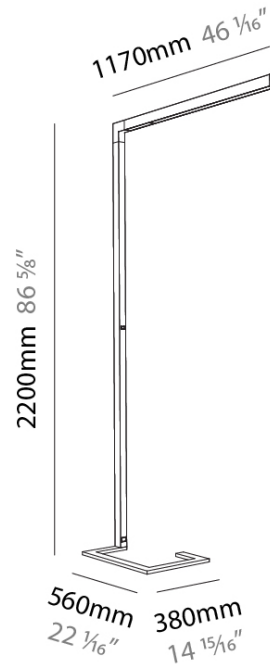

HYPRO-F 90 PORTABLE

A340000-

base number   Color   Finishes   Finishes   Finishes   Finishes   Finishes   Diffuser

1. To build a product code in our configurator select the specify button on the base model # product page
2. To build a manual product code on this datasheet choose from the options listed below in blue font and add the suffix to the base model #

GENERAL

Series: Hypro
Subseries: Hypro-F 90
Brand: Prolicht
Division: Architectural
Mounting Type: Portable
Mounting Location: Floor
Subcategory: Floor

PHYSICAL

Shape: Abstract
Length (mm): 1170
Length (in): 46 ⁷/₁₆"
Width (mm): 380
Width (in): 14 ¹⁵/₁₆"
Height (mm): 2200
Height (in): 86 ⁵/₈"
Light Distribution: Direct
Diffuser: PMMA - Micro-prism / Rico
Fixture Finish: ANA / SSR / BKV / CWI / CRY / HAB / MSR / UFT / ITA / RUA / OGR / FTG / MYG / RWR / LOD / PUS / FRO / FUP / KIA / POP / BLS / SPG / MEY / GOH / GUM / CHC / COM / ABZ / JAG / OBR / MOS / ROR
Fixture Material: Aluminum Die Cast

ELECTRICAL

Lamp Type: LED (Zhaga Standard)
Input Wattage (W): 30
Total Output Wattage (W): 27.3
Driver Included: Yes
Driver Location: Integrated
Input Voltage (V): 120 - 277
Constant Current (MA): 500mA

LED

Color Temperature (°K): 3000 / 4000
Max. Delivered Lumen (lm): 2210 / 2251
Nominal Lumen (lm): 3240 / 3300
CRI: >90 CRI

RATINGS AND CERTIFICATIONS

Certified By: Certified for North American Standards
IP rating: IP20

PROJECT
TYPE
SPECIFIER
QUANTITY
DATE