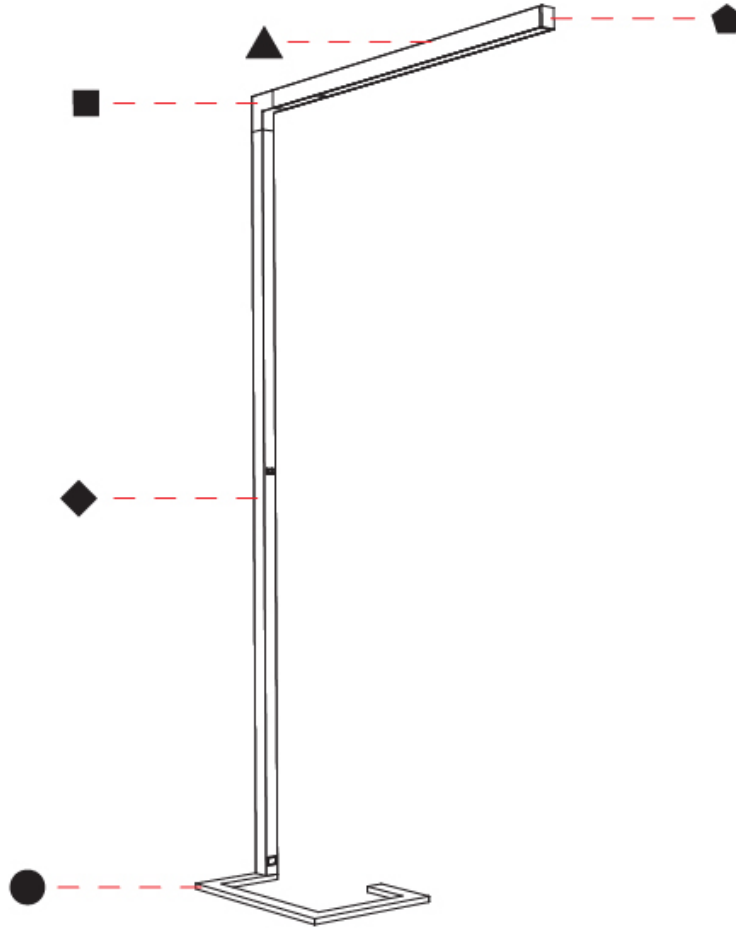

HYPRO-F 90 PORTABLE

A340000-

PROJECT

TYPE

SPECIFIER

QUANTITY

DATE