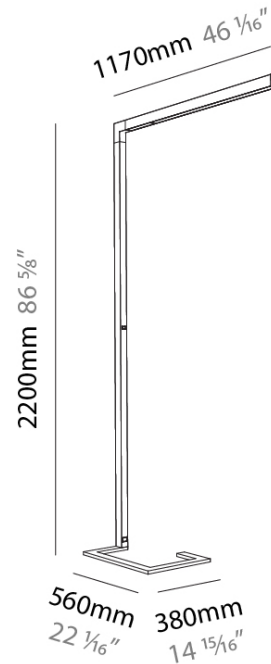

HYPRO-F 90 PORTABLE

A340000-

base number   Color   Finishes   Finishes   Finishes   Finishes   Finishes   Diffuser

1. To build a product code in our configurator select the specify button on the base model # product page
2. To build a manual product code on this datasheet choose from the options listed below in blue font and add the suffix to the base model #

GENERAL

Series: Hypro-F
Subseries: Hypro-F 90
Partner: Prolicht
Division: Architectural
Installation: Portable
Product Type: Floor
Mounting Location: Floor
Light Distribution: Direct

PHYSICAL

Shape: Abstract
Length (mm): 1170
Length (in): 46 1/16
Width (mm): 380
Width (in): 14 15/16
Height (mm): 2200
Height (in): 86 5/8
Diffuser: PMMA - Micro-prism / Rico
Fixture Finish: ANA / SSR / BKV / CWI / CRY / HAB / MSR / UFT / ITA / RUA / OGR / FTG / MYG / RWR / LOD / PUS / FRO / FUP / KIA / POP / BLS / SPG / MEY / GOH / CHC / COM / ABZ / JAG / OBR / MOS / ROR
Fixture Material: Aluminum Die Cast

ELECTRICAL

Lamp Type: LED (Zhaga Standard)
Input Wattage (W): 30
Total Output Wattage (W): 27.3
Driver Included: Yes
Driver Location: Integrated
Input Voltage (V): 120 - 277
Constant Current (MA): 500mA

LED

Color Temperature (°K): 3000 / 4000
Max. Delivered Lumen (lm): 2210 / 2251
Nominal Lumen (lm): 3240 / 3300
CRI: >90 CRI

RATINGS AND CERTIFICATIONS

Certified By: Certified for North American Standards
IP rating: IP20

PROJECT
TYPE
SPECIFIER
QUANTITY
DATE