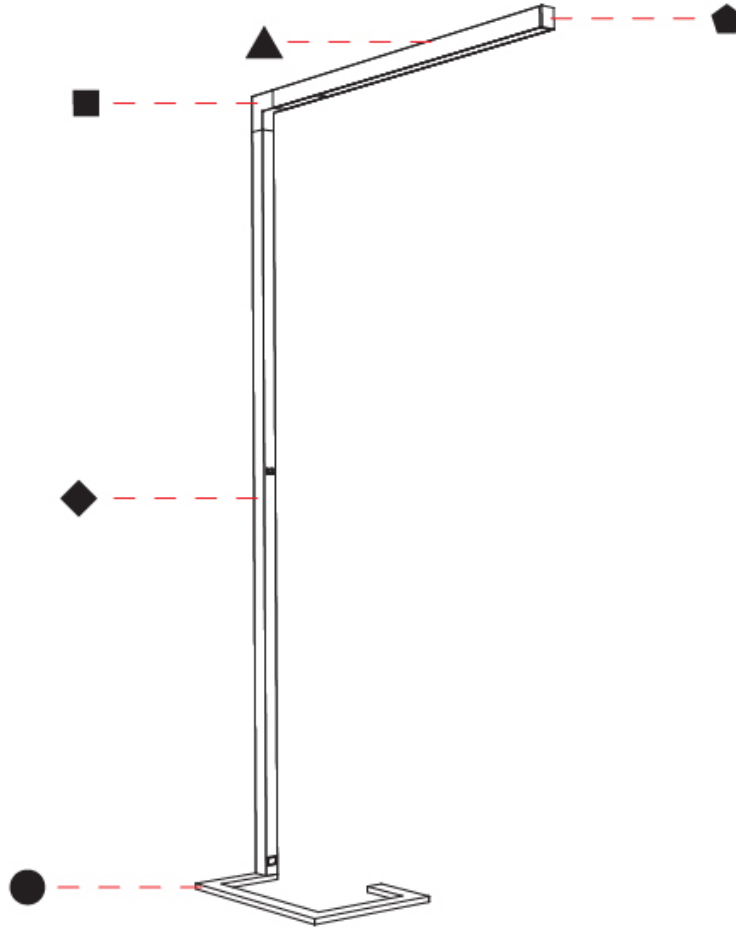

HYPRO-F 90 PORTABLE

A340000-

PROJECT

TYPE

SPECIFIER

QUANTITY

DATE

A