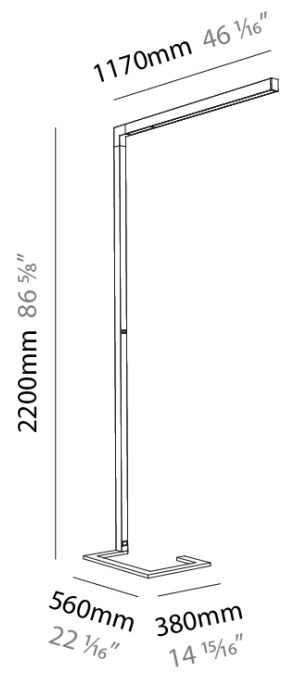

HYPRO-F 90 PORTABLE

A340000-

base number   Color   Finishes   Finishes   Finishes   Finishes   Finishes   Diffuser

1. To build a product code in our configurator select the specify button on the base model # product page
2. To build a manual product code on this datasheet choose from the options listed below in blue font and add the suffix to the base model #

GENERAL
Series: Hypro
Subseries: Hypro-F 90
Brand: Prolicht
Division: Architectural
Mounting Type: Portable
Mounting Location: Floor
Subcategory: Floor

PHYSICAL
Shape: Abstract
Length (mm): 1170
Length (in): 46 ⁷/₁₆
Width (mm): 380
Width (in): 14 ¹⁵/₁₆
Height (mm): 2200
Height (in): 86 ⁵/₈
Light Distribution: Direct
Diffuser: PMMA - Micro-prism / Rico
Fixture Finish: ANA / SSR / BKV / CWI / CRY / HAB / MSR / UFT / ITA / RUA / OGR / FTG / MYG / RWR / LOD / PUS / FRO / FUP / KIA / POP / BLS / SPG / MEY / GOH / GUM / CHC / COM / ABZ / JAG / OBR / MOS / ROR
Fixture Material: Aluminum Die Cast

ELECTRICAL
Lamp Type: LED (Zhaga Standard)
Input Wattage (W): 30
Total Output Wattage (W): 27.3
Driver Included: Yes
Driver Location: Integrated
Input Voltage (V): 120 - 277
Constant Current (MA): 500mA

LED
Color Temperature (°K): 3000 / 4000
Max. Delivered Lumen (lm): 2210 / 2251
Nominal Lumen (lm): 3240 / 3300
CRI: >90 CRI

RATINGS AND CERTIFICATIONS
Certified By: Certified for North American Standards
IP rating: IP20

PROJECT _____
TYPE _____
SPECIFIER _____
QUANTITY _____
DATE _____