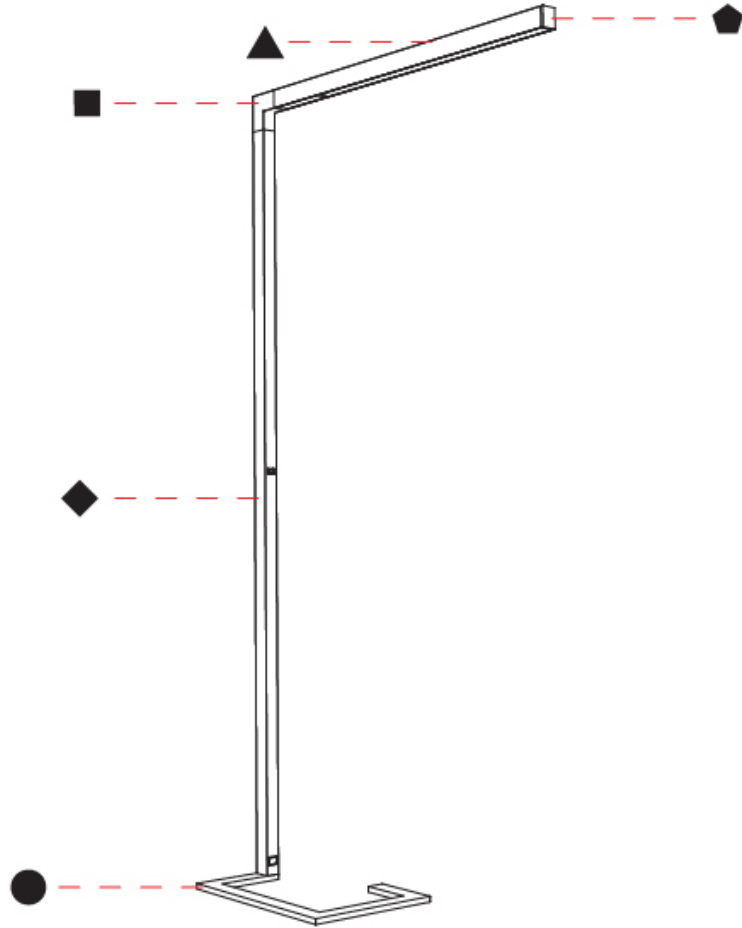

HYPRO-F 90 PORTABLE

A340000-

PROJECT _____

TYPE _____

SPECIFIER _____

QUANTITY _____

DATE _____

A