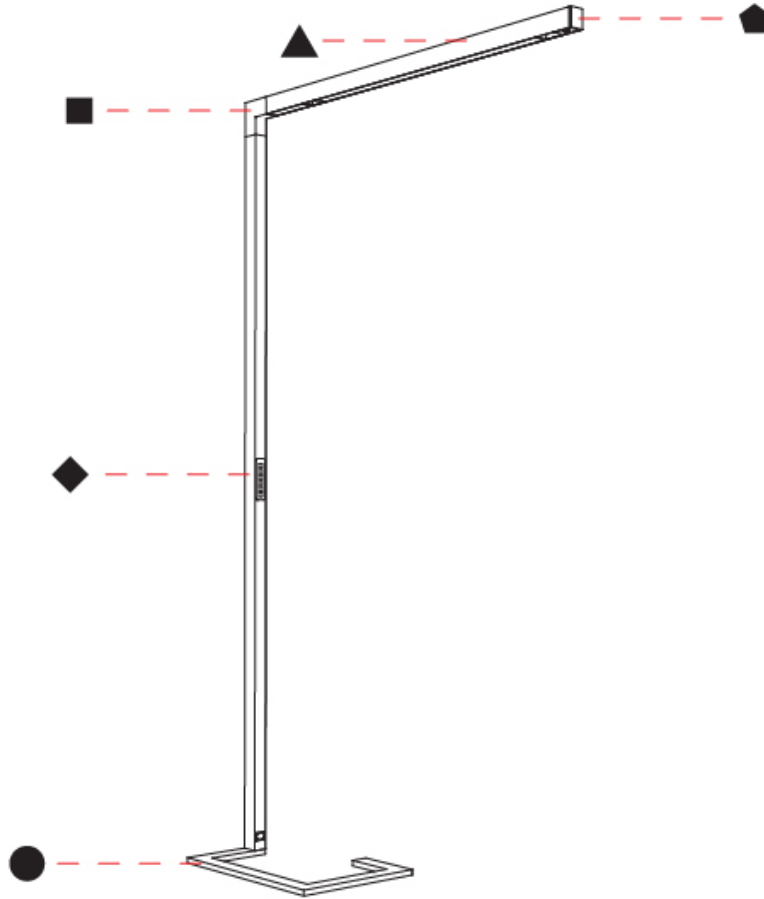

HYPRO-F 90 PORTABLE

A340002-

PROJECT

TYPE

SPECIFIER

QUANTITY

DATE

A