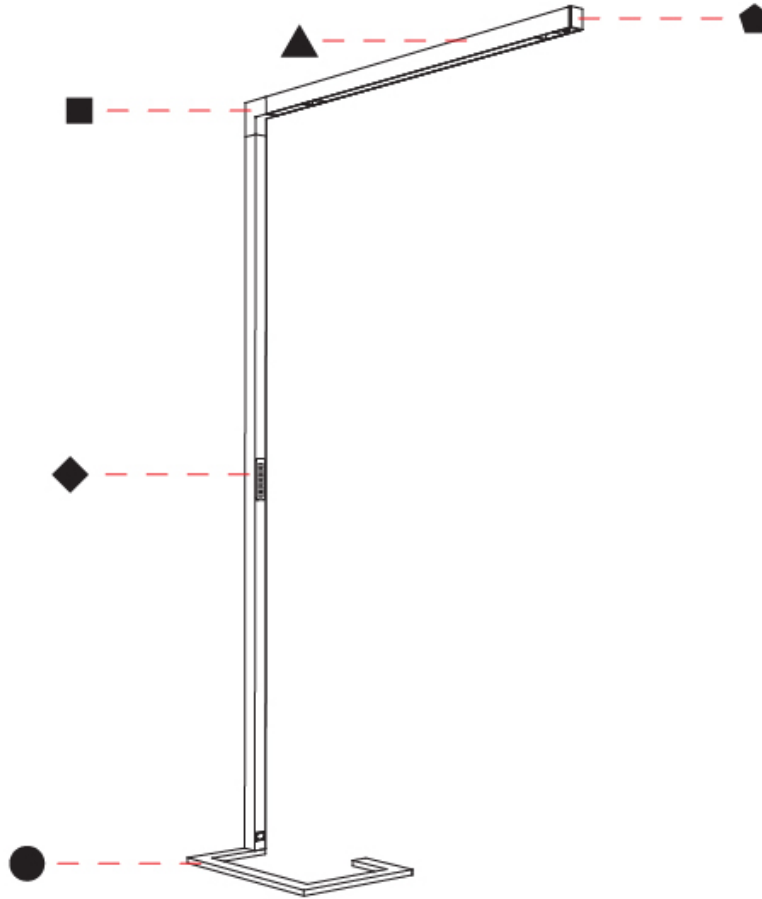

HYPRO-F 90 PORTABLE

A340002-

PROJECT _____

TYPE _____

SPECIFIER _____

QUANTITY _____

DATE _____

A