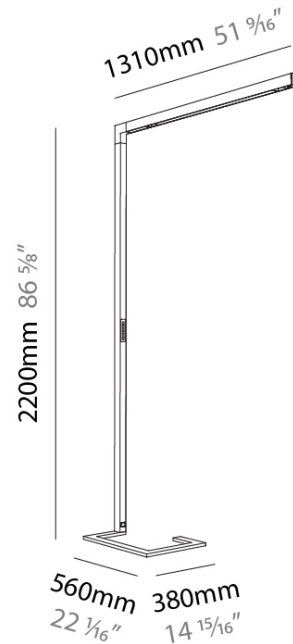

HYPRO-F 90 PORTABLE

A340002-

base number   Color   Finishes   Finishes   Finishes   Finishes   Finishes   Diffuser

Temperature

PROJECT
TYPE
SPECIFIER
QUANTITY
DATE

1. To build a product code in our configurator select the specify button on the base model # product page
2. To build a manual product code on this datasheet choose from the options listed below in blue font and add the suffix to the base model #

GENERAL

Series: Hypro
Subseries: Hypro-F 90
Brand: Prolicht
Division: Architectural
Mounting Type: Portable
Mounting Location: Floor
Subcategory: Floor

PHYSICAL

Shape: Abstract
Length (mm): 1310
Length (in): 51 ⁹/₁₆"
Width (mm): 380
Width (in): 14 ¹⁵/₁₆"
Height (mm): 2200
Height (in): 86 ⁵/₈"
Light Distribution: Direct
Diffuser: PMMA - Micro-prism / Rico
Fixture Finish: ANA / SSR / BKV / CWI / CRY / HAB / MSR / UFT / ITA / RUA / OGR / FTG / MYG / RWR / LOD / PUS / FRO / FUP / KIA / POP / BLS / SPG / MEY / GOH / GUM / CHC / COM / ABZ / JAG / OBR / MOS / ROR
Fixture Material: Aluminum Die Cast

ELECTRICAL

Lamp Type: LED (Zhaga Standard)
Input Wattage (W): 67
Total Output Wattage (W): 60.9
Driver Included: Yes
Driver Location: Integrated
Input Voltage (V): 120 - 277

LED

Color Temperature (°K): 3000 / 4000
Max. Delivered Lumen (lm): 4068 / 4275
CRI: >90 CRI

RATINGS AND CERTIFICATIONS

Certified By: Certified for North American Standards
IP rating: IP20