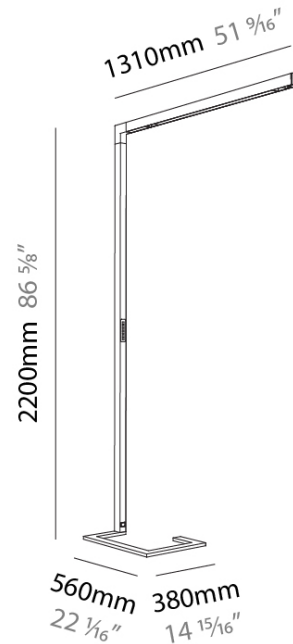

PROJECT
TYPE
SPECIFIER
QUANTITY
DATE

HYPRO-F 90 PORTABLE

A340002-

base number   Color   Finishes   Finishes   Finishes   Finishes   Finishes   Diffuser
Temperature

1. To build a product code in our configurator select the specify button on the base model # product page
2. To build a manual product code on this datasheet choose from the options listed below in blue font and add the suffix to the base model #

GENERAL

Series: Hypro-F
Subseries: Hypro-F 90
Partner: Prolicht
Division: Architectural
Installation: Portable
Product Type: Floor
Mounting Location: Floor
Light Distribution: Direct

PHYSICAL

Shape: Abstract
Length (mm): 1310
Length (in): 51 ⁹/₁₆"
Width (mm): 380
Width (in): 14 ¹⁵/₁₆"
Height (mm): 2200
Height (in): 86 ⁵/₈"
Diffuser: PMMA - Micro-prism / Rico
Fixture Finish: ANA / SSR / BKV / CWI / CRY / HAB / MSR / UFT / ITA / RUA / OGR / FTG / MYG / RWR / LOD / PUS / FRO / FUP / KIA / POP / BLS / SPG / MEY / GOH / CHC / COM / ABZ / JAG / OBR / MOS / ROR
Fixture Material: Aluminum Die Cast

ELECTRICAL

Lamp Type: LED (Zhaga Standard)
Input Wattage (W): 67
Total Output Wattage (W): 60.9
Driver Included: Yes
Driver Location: Integrated
Input Voltage (V): 120 - 277

LED

Color Temperature (°K): 3000 / 4000
Max. Delivered Lumen (lm): 4068 / 4275
CRI: >90 CRI

RATINGS AND CERTIFICATIONS

Certified By: Certified for North American Standards
IP rating: IP20