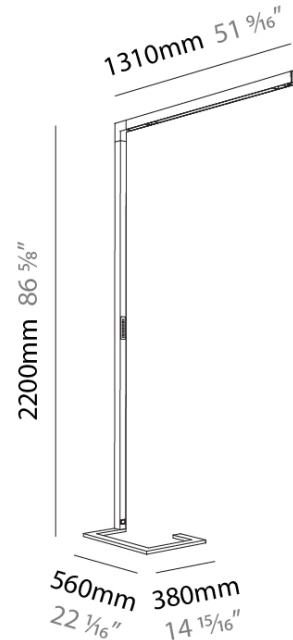

PROJECT
TYPE
SPECIFIER
QUANTITY
DATE

HYPRO-F 90 PORTABLE

A340003-

base number   Color   Finishes   Finishes   Finishes   Finishes   Finishes   Diffuser   Diffuser Options
Temperature

1. To build a product code in our configurator select the specify button on the base model # product page
2. To build a manual product code on this datasheet choose from the options listed below in blue font and add the suffix to the base model #

GENERAL

Series: Hypro-F
Subseries: Hypro-F 90
Partner: Prolicht
Division: Architectural
Installation: Portable
Product Type: Floor
Mounting Location: Floor
Light Distribution: Direct / Indirect

PHYSICAL

Shape: Abstract
Length (mm): 1310
Length (in): 51 ⁹/₁₆"
Width (mm): 380
Width (in): 14 ¹⁵/₁₆"
Height (mm): 2200
Height (in): 86 ⁵/₈"
Diffuser: PMMA - Micro-prism / Rico and PMMA - Opal / Linear Scattering / Lens
Fixture Finish: ANA / SSR / BKV / CWI / CRY / HAB / MSR / UFT / ITA / RUA / OGR / FTG / MYG / RWR / LOD / PUS / FRO / FUP / KIA / POP / BLS / SPG / MEY / GOH / CHC / COM / ABZ / JAG / OBR / MOS / ROR
Fixture Material: Aluminum Die Cast

ELECTRICAL

Lamp Type: LED (Zhaga Standard)
Input Wattage (W): 96
Total Output Wattage (W): 87.3
Driver Included: Yes
Driver Location: Integrated
Input Voltage (V): 120 - 277

LED

Color Temperature (°K): 3000 / 4000
Max. Delivered Lumen (lm): 6861-7119
CRI: >90 CRI

RATINGS AND CERTIFICATIONS

Certified By: Certified for North American Standards
IP rating: IP20