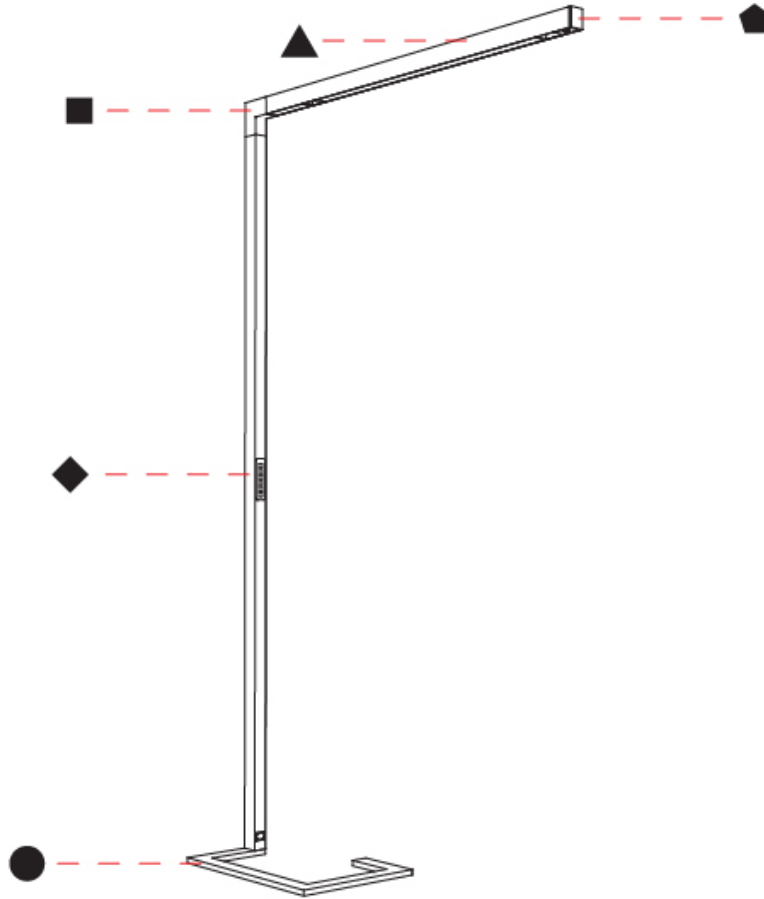

HYPRO-F 90 PORTABLE

A340003-

PROJECT

TYPE

SPECIFIER

QUANTITY

DATE

A