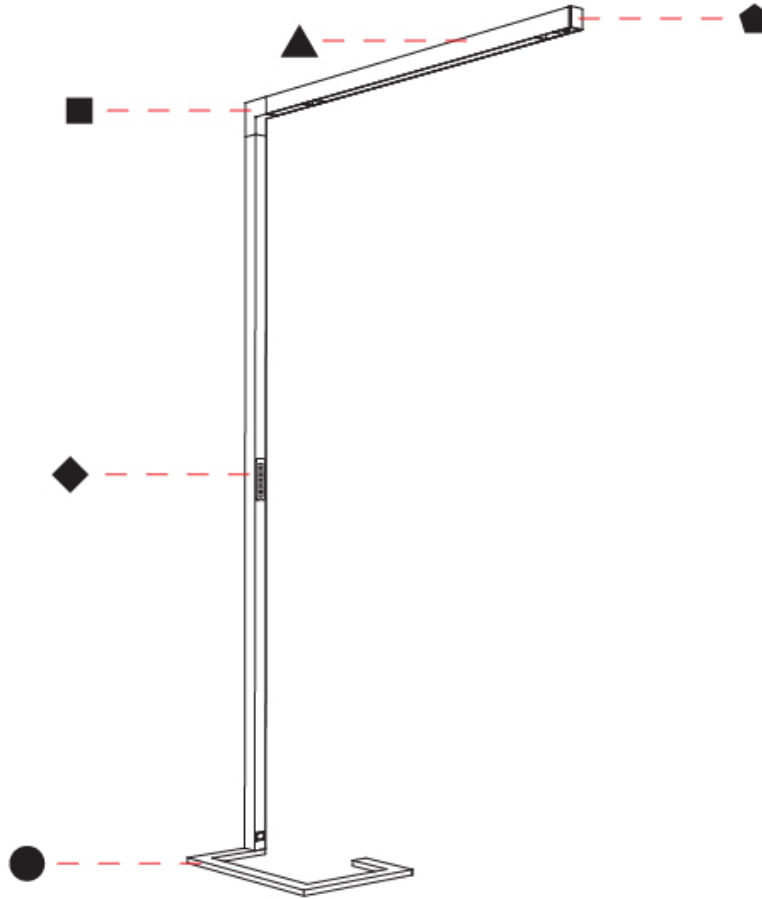

HYPRO-F 90 PORTABLE

A340004-

PROJECT _____

TYPE _____

SPECIFIER _____

QUANTITY _____

DATE _____

A