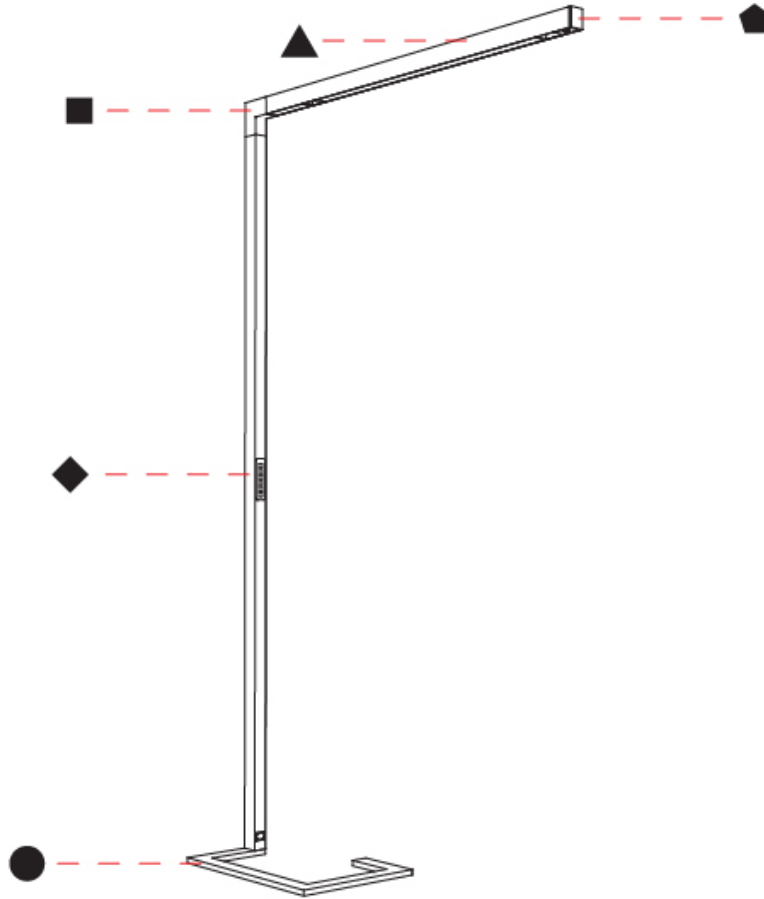

HYPRO-F 90 PORTABLE

A340004-

PROJECT

TYPE

SPECIFIER

QUANTITY

DATE

A