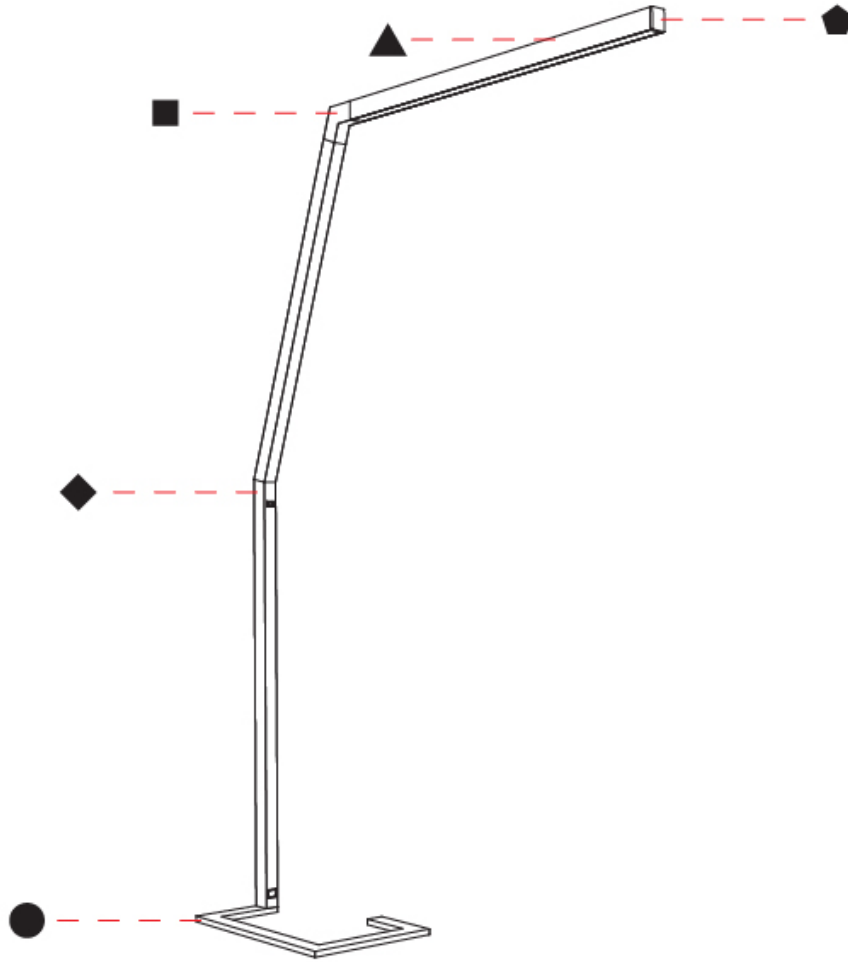

HYPRO-F 160 PORTABLE

A340005-

PROJECT

TYPE

SPECIFIER

QUANTITY

DATE

A