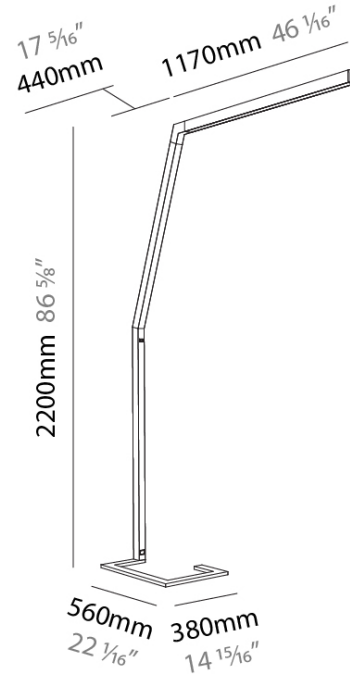

PROJECT
TYPE
SPECIFIER
QUANTITY
DATE

HYPRO-F 160 PORTABLE

A340005-

base number   Color   Finishes   Finishes   Finishes   Finishes   Finishes   Diffuser

Temperature

1. To build a product code in our configurator select the specify button on the base model # product page
2. To build a manual product code on this datasheet choose from the options listed below in blue font and add the suffix to the base model #

GENERAL

Series: Hypro-F
Subseries: Hypro-F 160
Partner: Prolicht
Division: Architectural
Installation: Portable
Product Type: Floor
Mounting Location: Floor
Light Distribution: Direct

PHYSICAL

Shape: Abstract
Length (mm): 1610
Length (in): 63 ³/₈
Width (mm): 380
Width (in): 14 ¹⁵/₁₆
Height (mm): 2200
Height (in): 86 ⁷/₈
Diffuser: PMMA - Micro-prism / Rico
Fixture Finish: ANA / SSR / BKV / CWI / CRY / HAB / MSR / UFT / ITA / RUA / OGR / FTG / MYG / RWR / LOD / PUS / FRO / FUP / KIA / POP / BLS / SPG / MEY / GOH / CHC / COM / ABZ / JAG / OBR / MOS / ROR
Fixture Material: Aluminum Die Cast

ELECTRICAL

Lamp Type: LED (Zhaga Standard)
Input Wattage (W): 30
Total Output Wattage (W): 27.3
Driver Included: Yes
Driver Location: Integrated
Input Voltage (V): 120 - 277
Constant Current (MA): 500mA

LED

Color Temperature (°K): 3000 / 4000
Max. Delivered Lumen (lm): 2210 / 2251
CRI: >90 CRI

RATINGS AND CERTIFICATIONS

Certified By: Certified for North American Standards
IP rating: IP20