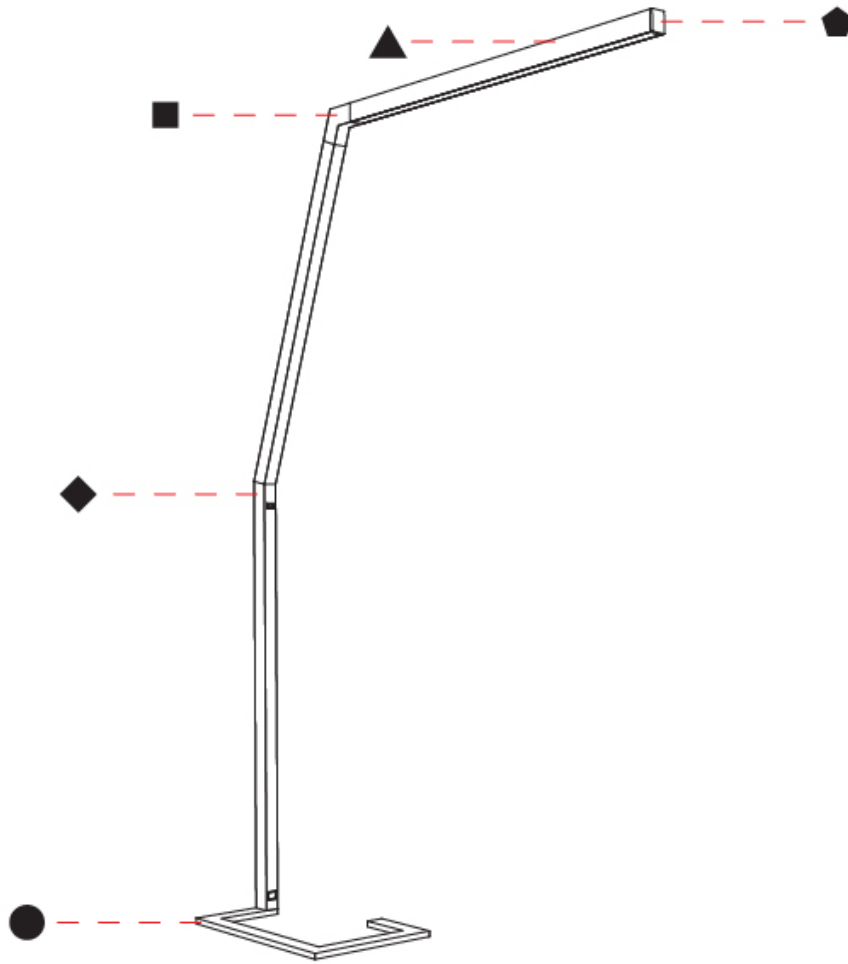

HYPRO-F 160 PORTABLE

A340005-

PROJECT

TYPE

SPECIFIER

QUANTITY

DATE

A