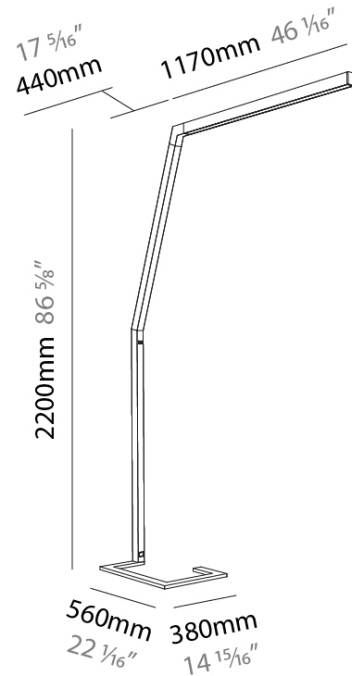

PROJECT
TYPE
SPECIFIER
QUANTITY
DATE

HYPRO-F 160 PORTABLE

A340005-

base number   Color   Finishes   Finishes   Finishes   Finishes   Finishes   Diffuser

1. To build a product code in our configurator select the specify button on the base model # product page
2. To build a manual product code on this datasheet choose from the options listed below in blue font and add the suffix to the base model #

GENERAL

Series: Hypro
Subseries: Hypro-F 160
Brand: Prolicht
Division: Architectural
Mounting Type: Portable
Mounting Location: Floor
Subcategory: Floor

PHYSICAL

Shape: Abstract
Length (mm): 1610
Length (in): 63 ³/₈
Width (mm): 380
Width (in): 14 ¹⁵/₁₆
Height (mm): 2200
Height (in): 86 ⁵/₈
Light Distribution: Direct
Diffuser: PMMA - Micro-prism / Rico
Fixture Finish: ANA / SSR / BKV / CWI / CRY / HAB / MSR / UFT / ITA / RUA / OGR / FTG / MYG / RWR / LOD / PUS / FRO / FUP / KIA / POP / BLS / SPG / MEY / GOH / GUM / CHC / COM / ABZ / JAG / OBR / MOS / ROR
Fixture Material: Aluminum Die Cast

ELECTRICAL

Lamp Type: LED (Zhaga Standard)
Input Wattage (W): 30
Total Output Wattage (W): 27.3
Driver Included: Yes
Driver Location: Integrated
Input Voltage (V): 120 - 277
Constant Current (MA): 500mA

LED

Color Temperature (°K): 3000 / 4000
Max. Delivered Lumen (lm): 2210 / 2251
CRI: >90 CRI

RATINGS AND CERTIFICATIONS

Certified By: Certified for North American Standards
IP rating: IP20