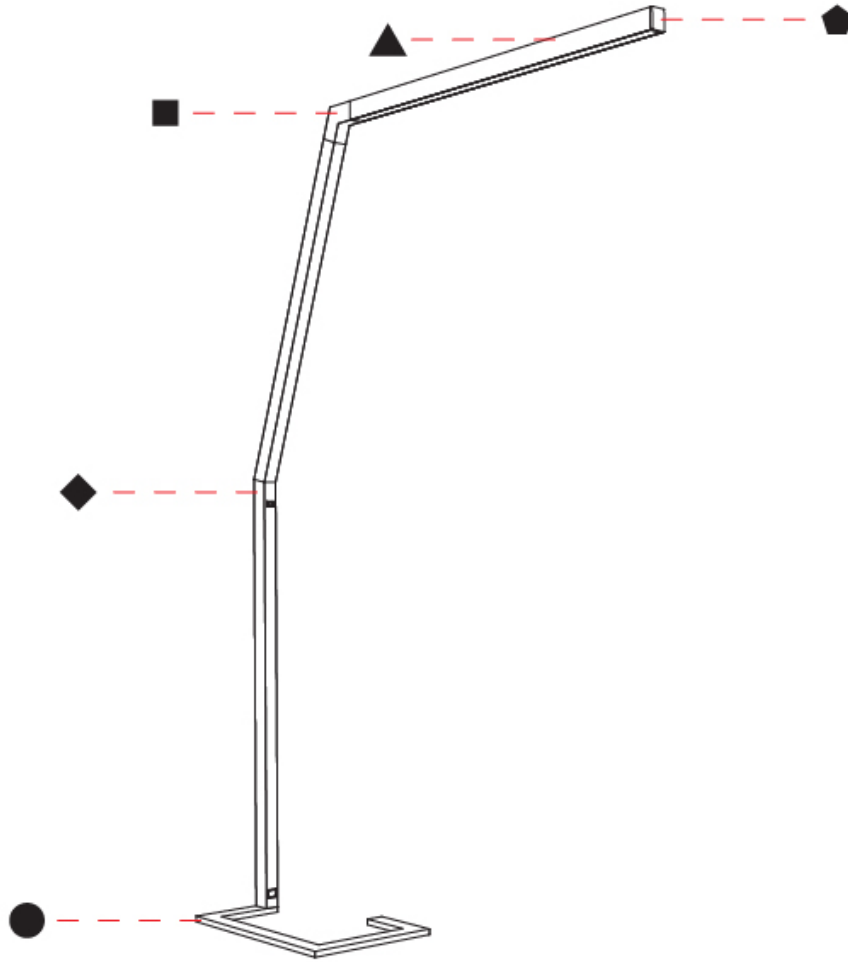

HYPRO-F 160 PORTABLE

A340006-

PROJECT _____

TYPE _____

SPECIFIER _____

QUANTITY _____

DATE _____

A