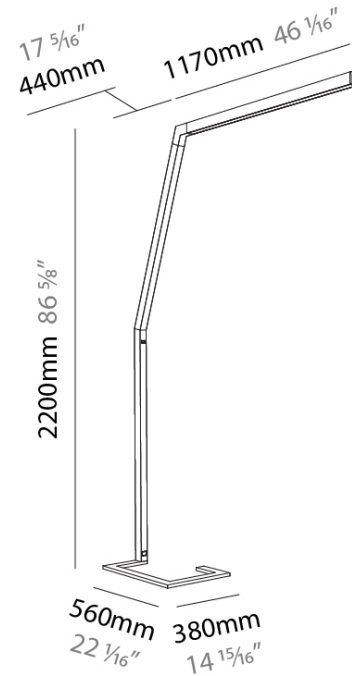

PROJECT
TYPE
SPECIFIER
QUANTITY
DATE

HYPRO-F 160 PORTABLE

A340006-

base number	Color	Finishes	Finishes	Finishes	Finishes	Finishes	Diffuser	Diffuser Options
	Temperature							

1. To build a product code in our configurator select the specify button on the base model # product page
2. To build a manual product code on this datasheet choose from the options listed below in blue font and add the suffix to the base model #

GENERAL

Series: Hypro-F
Subseries: Hypro-F 160
Partner: Prolicht
Division: Architectural
Installation: Portable
Product Type: Floor
Mounting Location: Floor
Light Distribution: Direct / Indirect

PHYSICAL

Shape: Abstract
Length (mm): 1610
Length (in): 63 ³/₈
Width (mm): 380
Width (in): 14 ¹⁵/₁₆
Height (mm): 2200
Height (in): 86 ⁵/₈
Diffuser: PMMA - Micro-prism / Rico and PMMA - Opal / Linear Scattering / Lens
Fixture Finish: ANA / SSR / BKV / CWI / CRY / HAB / MSR / UFT / ITA / RUA / OGR / FTG / MYG / RWR / LOD / PUS / FRO / FUP / KIA / POP / BLS / SPG / MEY / GOH / CHC / COM / ABZ / JAG / OBR / MOS / ROR
Fixture Material: Aluminum Die Cast

ELECTRICAL

Lamp Type: LED (Zhaga Standard)
Input Wattage (W): 59
Total Output Wattage (W): 53.7
Driver Included: Yes
Driver Location: Integrated
Input Voltage (V): 120 - 277

LED

Color Temperature (°K): 3000 / 4000
Max. Delivered Lumen (lm): 5018 - 5105
CRI: >90 CRI

RATINGS AND CERTIFICATIONS

Certified By: Certified for North American Standards
IP rating: IP20