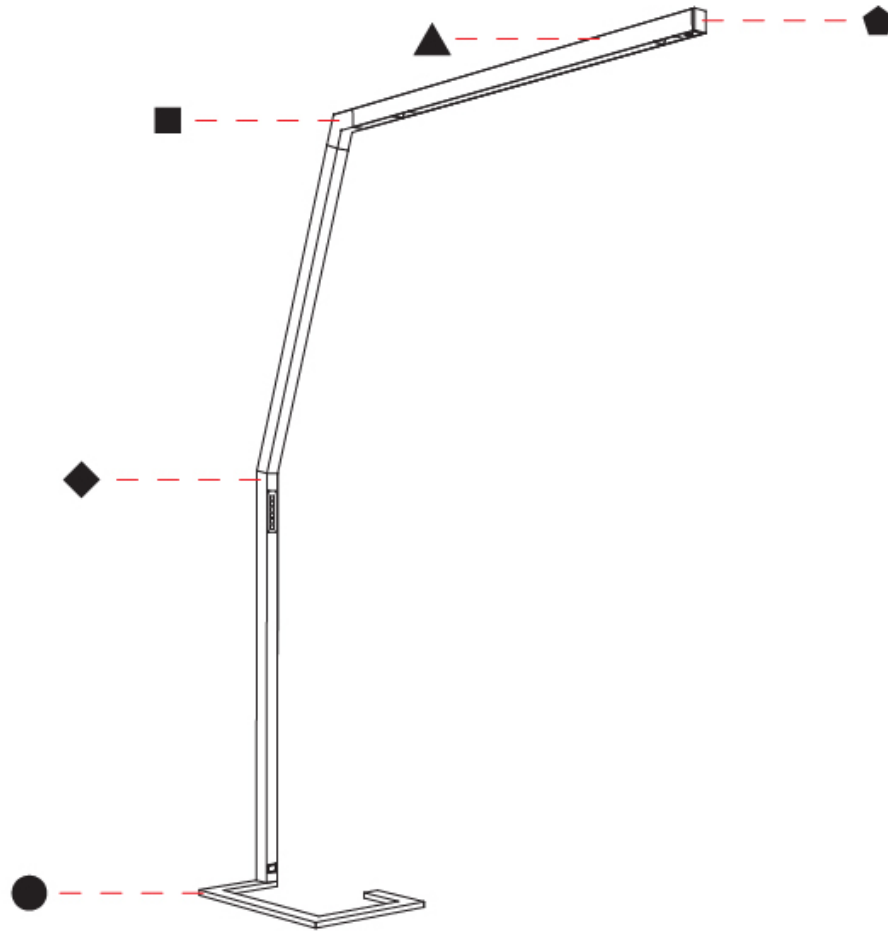

HYPRO-F 160 PORTABLE

A340007-

PROJECT

TYPE

SPECIFIER

QUANTITY

DATE

A