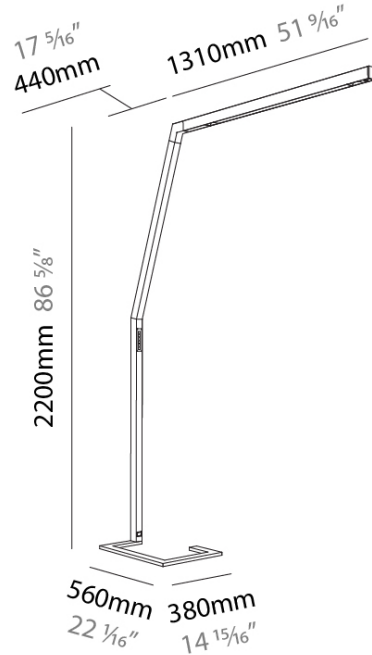

PROJECT
TYPE
SPECIFIER
QUANTITY
DATE

HYPRO-F 160 PORTABLE

A340007-

base number   Color   Finishes   Finishes   Finishes   Finishes   Finishes   Diffuser

Temperature

1. To build a product code in our configurator select the specify button on the base model # product page
2. To build a manual product code on this datasheet choose from the options listed below in blue font and add the suffix to the base model #

GENERAL

Series: Hypro-F
Subseries: Hypro-F 160
Partner: Prolight
Division: Architectural
Installation: Portable
Product Type: Floor
Mounting Location: Floor
Light Distribution: Direct

PHYSICAL

Shape: Abstract
Length (mm): 1750
Length (in): 68 7/8
Width (mm): 380
Width (in): 14 15/16
Height (mm): 2200
Height (in): 86 5/8
Diffuser: PMMA - Micro-prism / Rico
Fixture Finish: ANA / SSR / BKV / CWI / CRY / HAB / MSR / UFT / ITA / RUA / OGR / FTG / MYG / RWR / LOD / PUS / FRO / FUP / KIA / POP / BLS / SPG / MEY / GOH / CHC / COM / ABZ / JAG / OBR / MOS / ROR
Fixture Material: Aluminum Die Cast

ELECTRICAL

Lamp Type: LED (Zhaga Standard)
Input Wattage (W): 67
Total Output Wattage (W): 60.9
Driver Included: Yes
Driver Location: Integrated
Input Voltage (V): 120 - 277

LED

Color Temperature (°K): 3000 / 4000
Max. Delivered Lumen (lm): 4068 / 4275
CRI: >90 CRI

RATINGS AND CERTIFICATIONS

Certified By: Certified for North American Standards
IP rating: IP20