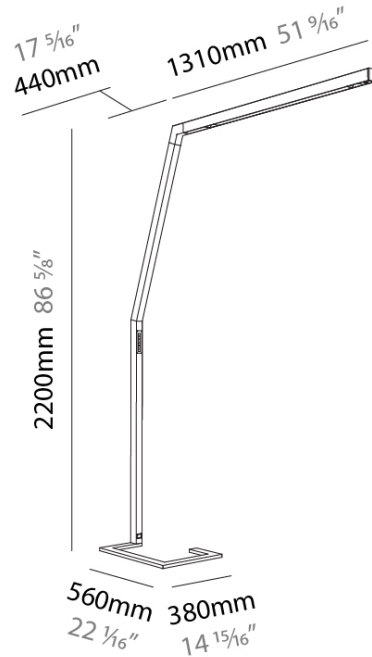

PROJECT
TYPE
SPECIFIER
QUANTITY
DATE

HYPRO-F 160 PORTABLE

A340007-

base number   Color   Finishes   Finishes   Finishes   Finishes   Finishes   Diffuser

Temperature

1. To build a product code in our configurator select the specify button on the base model # product page
2. To build a manual product code on this datasheet choose from the options listed below in blue font and add the suffix to the base model #

GENERAL

Series: Hypro-F
Subseries: Hypro-F 160
Partner: Prolicht
Division: Architectural
Installation: Portable
Product Type: Floor
Mounting Location: Floor
Light Distribution: Direct

PHYSICAL

Shape: Abstract
Length (mm): 1750
Length (in): 68 7/8
Width (mm): 380
Width (in): 14 15/16
Height (mm): 2200
Height (in): 86 5/8
Diffuser: PMMA - Micro-prism / Rico
Fixture Finish: ANA / SSR / BKV / CWI / CRY / HAB / MSR / UFT / ITA / RUA / OGR / FTG / MYG / RWR / LOD / PUS / FRO / FUP / KIA / POP / BLS / SPG / MEY / GOH / CHC / COM / ABZ / JAG / OBR / MOS / ROR
Fixture Material: Aluminum Die Cast

ELECTRICAL

Lamp Type: LED (Zhaga Standard)
Input Wattage (W): 67
Total Output Wattage (W): 60.9
Driver Included: Yes
Driver Location: Integrated
Input Voltage (V): 120 - 277

LED

Color Temperature (°K): 3000 / 4000
Max. Delivered Lumen (lm): 4068 / 4275
CRI: >90 CRI

RATINGS AND CERTIFICATIONS

Certified By: Certified for North American Standards
IP rating: IP20