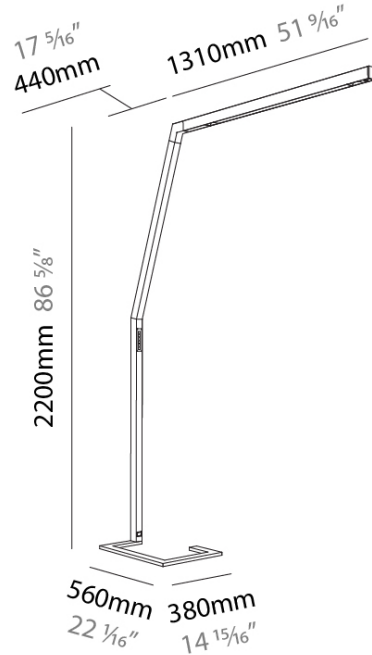

PROJECT
TYPE
SPECIFIER
QUANTITY
DATE

HYPRO-F 160 PORTABLE

A340008-

base number   Color Temperature   Finishes   Finishes   Finishes   Finishes   Finishes   Diffuser

1. To build a product code in our configurator select the specify button on the base model # product page
2. To build a manual product code on this datasheet choose from the options listed below in blue font and add the suffix to the base model #

GENERAL

Series: Hypro-F
Subseries: Hypro-F 160
Partner: Prolicht
Division: Architectural
Installation: Portable
Product Type: Floor
Mounting Location: Floor
Light Distribution: Direct / Indirect

PHYSICAL

Shape: Abstract
Length (mm): 1750
Length (in): 68 7/8
Width (mm): 380
Width (in): 14 15/16
Height (mm): 2200
Height (in): 86 5/8
Diffuser: PMMA - Micro-prism / Rico
Fixture Finish: ANA / SSR / BKV / CWI / CRY / HAB / MSR / UFT / ITA / RUA / OGR / FTG / MYG / RWR / LOD / PUS / FRO / FUP / KIA / POP / BLS / SPG / MEY / GOH / CHC / COM / ABZ / JAG / OBR / MOS / ROR
Fixture Material: Aluminum Die Cast

ELECTRICAL

Lamp Type: LED (Zhaga Standard)
Input Wattage (W): 96
Total Output Wattage (W): 87.3
Driver Included: Yes
Driver Location: Integrated
Input Voltage (V): 120 - 277

LED

Color Temperature (°K): 3000 / 4000
Max. Delivered Lumen (lm): 6861-7119
CRI: >90 CRI

RATINGS AND CERTIFICATIONS

Certified By: Certified for North American Standards
IP rating: IP20