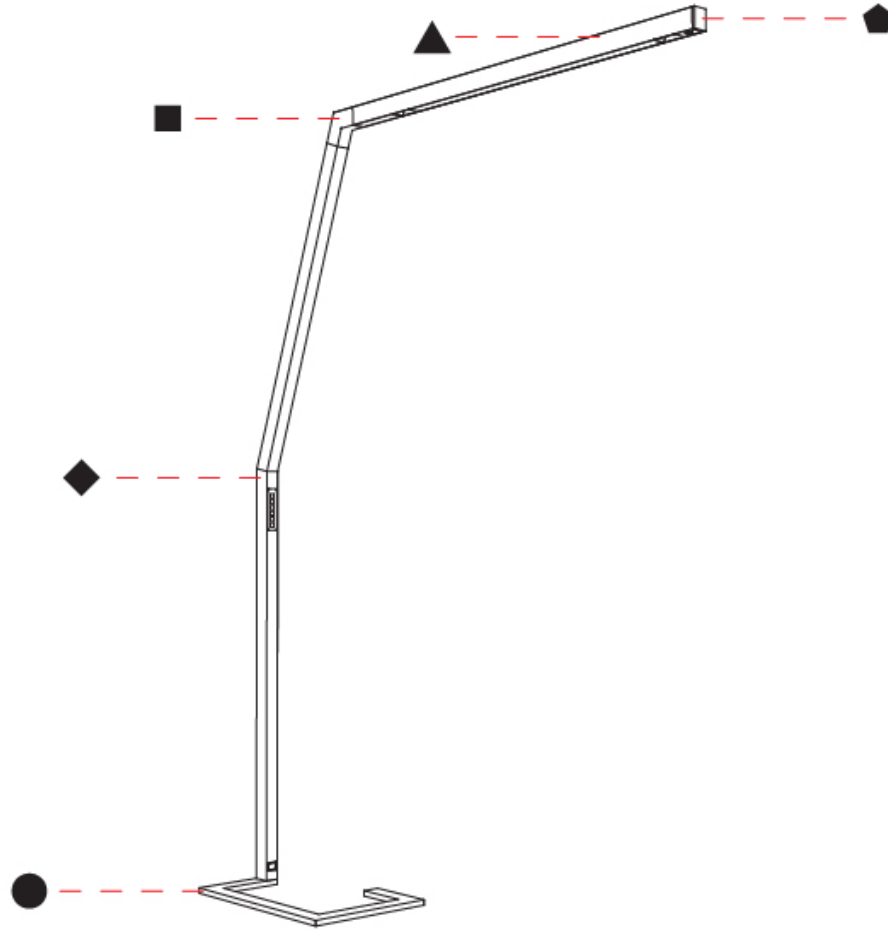

HYPRO-F 160 PORTABLE

A340008-

PROJECT _____

TYPE _____

SPECIFIER _____

QUANTITY _____

DATE _____