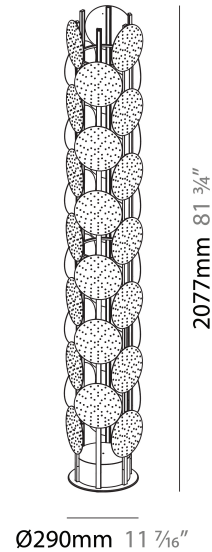

GENERAL

Series: Code _____
Subseries: Totem Dot _____
Brand: Prolicht _____
Division: Architectural _____
Mounting Type: Portable _____
Mounting Location: Floor _____
Subcategory: Ambient _____

PHYSICAL

Shape: Abstract _____
Diameter (mm): 300 _____
Diameter (in): 11 ¹³/₁₆ _____
Height (mm): 2100 _____
Height (in): 82 ¹¹/₁₆ _____
Light Distribution: Omnidirectional _____
Fixture Finish: SSR / BKV / CWI / CRY / HAB / UFT / ITA / RUA / FTG / MYG / LOD / PUS / FRO / FUP / KIA / POP / BLS / SPG / MEY / GOH / GUM / CHC / COM / ABZ / JAG / OBR / MOS / ROR _____
Fixture Material: Aluminum _____

ELECTRICAL

Lamp Type: LED (Zhaga Standard) _____
Input Wattage (W): 163 _____
Total Output Wattage (W): 148.2 _____
Dimming: Non-Dimmable _____
Driver Included: Yes _____
Driver Location: Integrated _____
Driver Type: Constant Current - Universal _____
Driver Class: Class 2 _____
Input Voltage (V): 120 - 277 _____
Constant Current (MA): 79 _____

LED

Color Temperature (°K): 2700 _____
Max. Delivered Lumen (lm): 17550 _____
Nominal Lumen (lm): 17550 _____
CRI: >90 CRI _____
Lamp Life (hrs): 50000 _____

OPTICAL

Beam Angle: 122 _____

RATINGS AND CERTIFICATIONS

Certified By: CSA Certified to UL and CSA Standards _____
IP rating: IP20 _____

PROJECT	_____
TYPE	_____
SPECIFIER	_____
QUANTITY	_____
DATE	_____