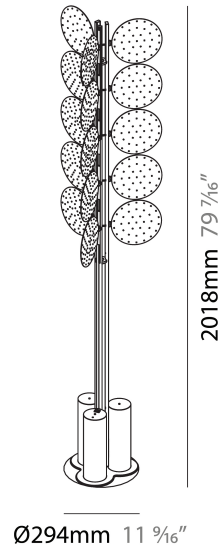

GENERAL

Series: Code _____
Subseries: Beacon Dot _____
Partner: Prolicht _____
Division: Architectural _____
Installation: Portable _____
Product Type: Floor _____
Mounting Location: Floor _____

PHYSICAL

Shape: Abstract _____
Diameter (mm): 485 _____
Diameter (in): 19 1/8 _____
Height (mm): 2020 _____
Height (in): 79 1/2 _____
Fixture Finish: SSR / BKV / CWI / CRY / HAB / UFT / ITA / RUA / FTG / MYG / LOD / PUS / FRO / FUP / KIA / POP / BLS / SPG / MEY / GOH / CHC / COM / ABZ / JAG / OBR / MOS / ROR
Fixture Material: Aluminum _____

ELECTRICAL

Lamp Type: LED (Zhaga Standard) _____
Input Wattage (W): 62.7 _____
Total Output Wattage (W): 57.3 _____
Dimming: Non-Dimmable _____
Driver Included: Yes _____
Driver Location: Integrated _____
Driver Type: Constant Current - Universal _____
Driver Class: Class 2 _____
Input Voltage (V): 120 - 277 _____
Constant Current (MA): 79 _____

LED

Color Temperature (°K): 2700 _____
Max. Delivered Lumen (lm): 6750 _____
Nominal Lumen (lm): 675 _____
CRI: >90 CRI _____
Lamp Life (hrs): 50000 _____

OPTICAL

Beam Angle: 122 _____

RATINGS AND CERTIFICATIONS

Certified By: CSA Certified to UL and CSA Standards _____
IP rating: IP20 _____

PROJECT
TYPE
SPECIFIER
QUANTITY
DATE