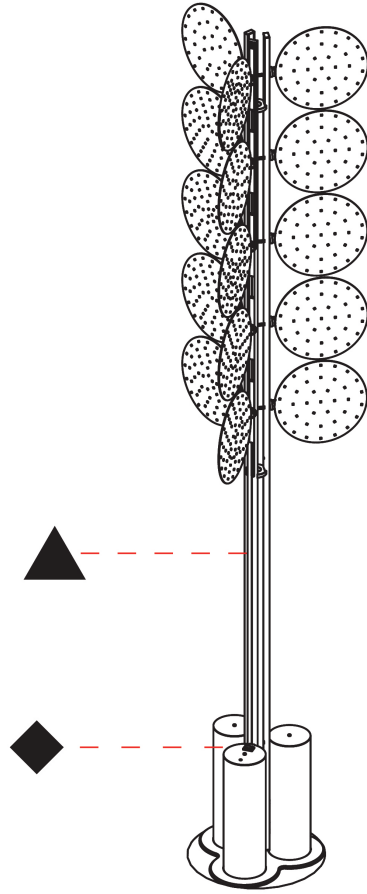

BEACON DOT PORTABLE

A340011-

PROJECT _____

TYPE _____

SPECIFIER _____

QUANTITY _____

DATE _____

A