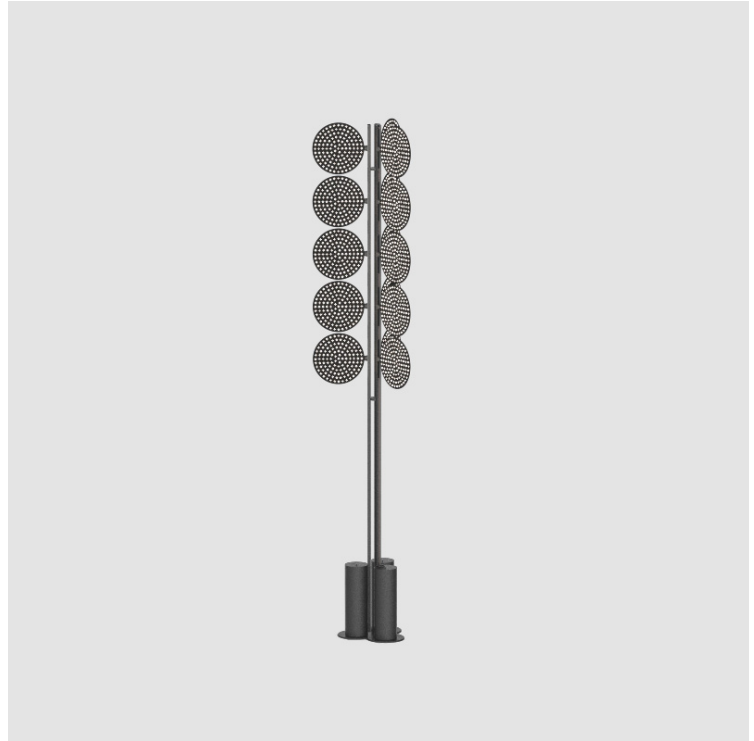

GENERAL

Series: Code _____
Subseries: Beacon Dot _____
Partner: Prolicht _____
Division: Architectural _____
Installation: Portable _____
Product Type: Floor _____
Mounting Location: Floor _____

PHYSICAL

Shape: Abstract _____
Diameter (mm): 485 _____
Diameter (in): 19 1/8 _____
Height (mm): 2020 _____
Height (in): 79 1/2 _____
Fixture Finish: SSR / BKV / CWI / CRY / HAB / UFT / ITA / RUA / FTG / MYG / LOD / PUS / FRO / FUP / KIA / POP / BLS / SPG / MEY / GOH / CHC / COM / ABZ / JAG / OBR / MOS / ROR
Fixture Material: Aluminum _____

ELECTRICAL

Lamp Type: LED (Zhaga Standard) _____
Input Wattage (W): 62.7 _____
Total Output Wattage (W): 57.3 _____
Dimming: Non-Dimmable _____
Driver Included: Yes _____
Driver Location: Integrated _____
Driver Type: Constant Current - Universal _____
Driver Class: Class 2 _____
Input Voltage (V): 120 - 277 _____
Constant Current (MA): 79 _____

LED

Color Temperature (°K): 2700 _____
Max. Delivered Lumen (lm): 6750 _____
Nominal Lumen (lm): 675 _____
CRI: >90 CRI _____
Lamp Life (hrs): 50000 _____

OPTICAL

Beam Angle: 122 _____

RATINGS AND CERTIFICATIONS

Certified By: CSA Certified to UL and CSA Standards _____
IP rating: IP20 _____

PROJECT
TYPE
SPECIFIER
QUANTITY
DATE