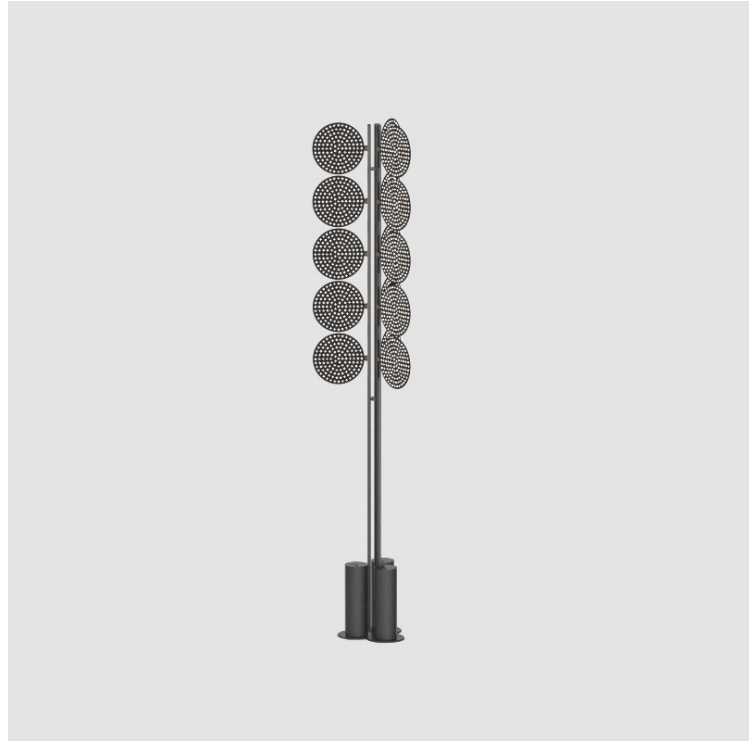

GENERAL

Series: Code _____
Subseries: Beacon Dot _____
Partner: Prolicht _____
Division: Architectural _____
Installation: Portable _____
Product Type: Floor _____
Mounting Location: Floor _____

PHYSICAL

Shape: Abstract _____
Diameter (mm): 485 _____
Diameter (in): 19 1/8 _____
Height (mm): 2020 _____
Height (in): 79 1/2 _____
Fixture Finish: SSR / BKV / CWI / CRY / HAB / UFT / ITA / RUA / FTG / MYG / LOD / PUS / FRO / FUP / KIA / POP / BLS / SPG / MEY / GOH / CHC / COM / ABZ / JAG / OBR / MOS / ROR _____
Fixture Material: Aluminum _____

ELECTRICAL

Lamp Type: LED (Zhaga Standard) _____
Input Wattage (W): 62.7 _____
Total Output Wattage (W): 57.3 _____
Dimming: Non-Dimmable _____
Driver Included: Yes _____
Driver Location: Integrated _____
Driver Type: Constant Current - Universal _____
Driver Class: Class 2 _____
Input Voltage (V): 120 - 277 _____
Constant Current (MA): 79 _____

LED

Color Temperature (°K): 2700 _____
Max. Delivered Lumen (lm): 6750 _____
Nominal Lumen (lm): 675 _____
CRI: >90 CRI _____
Lamp Life (hrs): 50000 _____

OPTICAL

Beam Angle: 122 _____

RATINGS AND CERTIFICATIONS

Certified By: CSA Certified to UL and CSA Standards _____
IP rating: IP20 _____

PROJECT
TYPE
SPECIFIER
QUANTITY
DATE