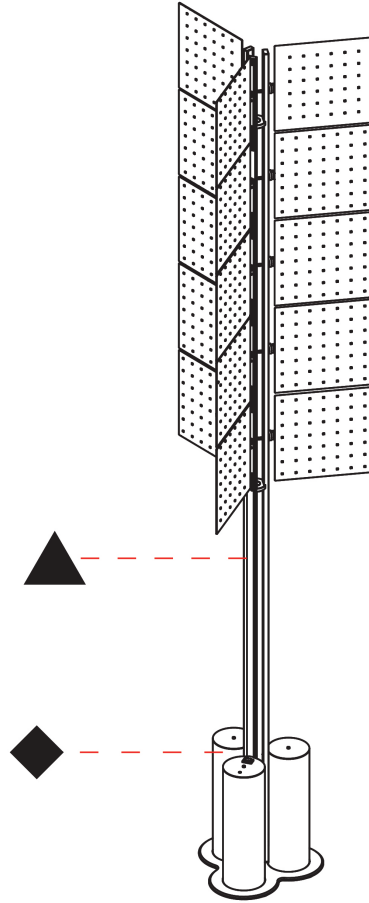

BEACON GRID PORTABLE

A340012-

PROJECT

TYPE

SPECIFIER

QUANTITY

DATE

A