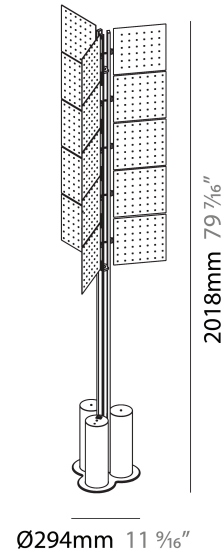

GENERAL

Series: Code _____
Subseries: Beacon Grid _____
Partner: Prolicht _____
Division: Architectural _____
Installation: Portable _____
Product Type: Floor _____
Mounting Location: Floor _____

PHYSICAL

Shape: Abstract _____
Diameter (mm): 485 _____
Diameter (in): 19 1/8 _____
Height (mm): 2020 _____
Height (in): 79 1/2 _____
Fixture Finish: SSR / BKV / CWI / CRY / HAB / UFT / ITA / RUA / FTG / MYG / LOD / PUS / FRO / FUP / KIA / POP / BLS / SPG / MEY / GOH / CHC / COM / ABZ / JAG / OBR / MOS / ROR
Fixture Material: Aluminum _____

ELECTRICAL

Lamp Type: LED (Zhaga Standard) _____
Input Wattage (W): 62.7 _____
Total Output Wattage (W): 57.3 _____
Dimming: Non-Dimmable _____
Driver Included: Yes _____
Driver Location: Integrated _____
Driver Type: Constant Current - Universal _____
Driver Class: Class 2 _____
Input Voltage (V): 120 - 277 _____
Constant Current (MA): 79 _____

LED

Color Temperature (°K): 2700 _____
Max. Delivered Lumen (lm): 6900 _____
Nominal Lumen (lm): 6900 _____
CRI: >90 CRI _____
Lamp Life (hrs): 50000 _____

OPTICAL

Beam Angle: 122 _____

RATINGS AND CERTIFICATIONS

Certified By: CSA Certified to UL and CSA Standards _____
IP rating: IP20 _____

PROJECT
TYPE
SPECIFIER
QUANTITY
DATE