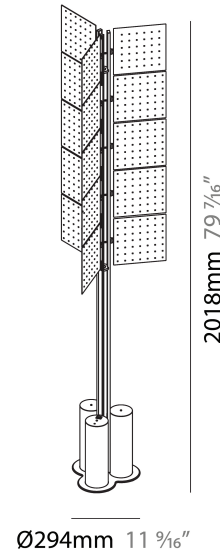

GENERAL

Series: Code _____
Subseries: Beacon Grid _____
Partner: Prolicht _____
Division: Architectural _____
Installation: Portable _____
Product Type: Floor _____
Mounting Location: Floor _____

PHYSICAL

Shape: Abstract _____
Diameter (mm): 485 _____
Diameter (in): 19 1/8 _____
Height (mm): 2020 _____
Height (in): 79 1/2 _____
Fixture Finish: SSR / BKV / CWI / CRY / HAB / UFT / ITA / RUA / FTG / MYG / LOD / PUS / FRO / FUP / KIA / POP / BLS / SPG / MEY / GOH / CHC / COM / ABZ / JAG / OBR / MOS / ROR _____
Fixture Material: Aluminum _____

ELECTRICAL

Lamp Type: LED (Zhaga Standard) _____
Input Wattage (W): 62.7 _____
Total Output Wattage (W): 57.3 _____
Dimming: Non-Dimmable _____
Driver Included: Yes _____
Driver Location: Integrated _____
Driver Type: Constant Current - Universal _____
Driver Class: Class 2 _____
Input Voltage (V): 120 - 277 _____
Constant Current (MA): 79 _____

LED

Color Temperature (°K): 2700 _____
Max. Delivered Lumen (lm): 6900 _____
Nominal Lumen (lm): 6900 _____
CRI: >90 CRI _____
Lamp Life (hrs): 50000 _____

OPTICAL

Beam Angle: 122 _____

RATINGS AND CERTIFICATIONS

Certified By: CSA Certified to UL and CSA Standards _____
IP rating: IP20 _____

PROJECT
TYPE
SPECIFIER
QUANTITY
DATE