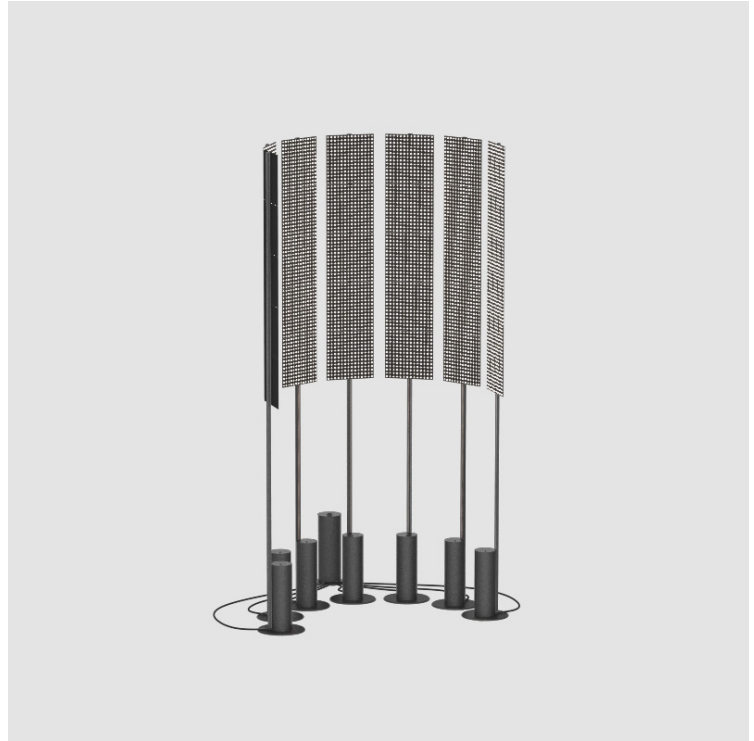

GENERAL

Series: Code _____
Subseries: Screen Grid _____
Partner: Prolicht _____
Division: Architectural _____
Installation: Portable _____
Product Type: Floor _____
Mounting Location: Floor _____
Light Distribution: Direct _____

PHYSICAL

Shape: Abstract _____
Length (mm): 1100 _____
Length (in): 43 ⁵/₁₆ _____
Width (mm): 650 _____
Width (in): 43 ⁵/₁₆ _____
Height (mm): 2020 _____
Height (in): 79 ¹/₂ _____
Weight (kg): 31.244 _____
Fixture Finish: [SSR / BKV / CWI / CRY / HAB / UFT / ITA / RUA / FTG / MYG / LOD / PUS / FRO / FUP / KIA / POP / BLS / SPG / MEY / GOH / CHC / COM / ABZ / JAG / OBR / MOS / ROR](#)
Fixture Material: Aluminum _____

ELECTRICAL

Lamp Type: LED (Zhaga Standard) _____
Input Wattage (W): 146.3 _____
Total Output Wattage (W): 132.7 _____
Dimming: Non-Dimmable _____
Driver Included: Yes _____
Driver Location: Integrated _____
Driver Type: Constant Current - Universal _____
Driver Class: Class 2 _____
Input Voltage (V): 120 - 277 _____
Constant Current (MA): 79 _____

LED

Color Temperature (°K): 2700 _____
Max. Delivered Lumen (lm): 16100 _____
Nominal Lumen (lm): 16100 _____
CRI: >90 CRI _____
Lamp Life (hrs): 50000 _____

OPTICAL

Beam Angle: 122 _____

RATINGS AND CERTIFICATIONS

Certified By: CSA Certified to UL and CSA Standards _____
IP rating: IP20 _____

PROJECT
TYPE
SPECIFIER
QUANTITY
DATE