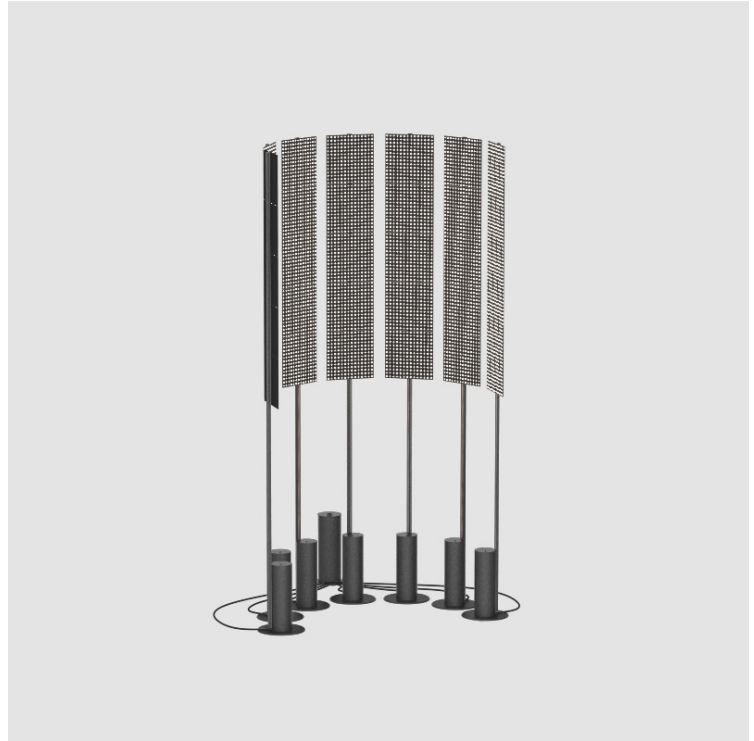

GENERAL

Series: Code _____
Subseries: Screen Grid _____
Brand: Prolicht _____
Division: Architectural _____
Mounting Type: Portable _____
Mounting Location: Floor _____
Subcategory: Ambient _____

PHYSICAL

Shape: Abstract _____
Length (mm): 1100 _____
Length (in): 43 ⁵/₁₆ _____
Width (mm): 650 _____
Width (in): 43 ⁵/₁₆ _____
Height (mm): 2020 _____
Height (in): 79 ¹/₂ _____
Light Distribution: Direct _____
Weight (kg): 31.244 _____
Fixture Finish: SSR / BKV / CWI / CRY / HAB / UFT / ITA / RUA / FTG / MYG / LOD / PUS / FRO / FUP / KIA / POP / BLS / SPG / MEY / GOH / GUM / CHC / COM / ABZ / JAG / OBR / MOS / ROR _____
Fixture Material: Aluminum _____

ELECTRICAL

Lamp Type: LED (Zhaga Standard) _____
Input Wattage (W): 146.3 _____
Total Output Wattage (W): 132.7 _____
Dimming: Non-Dimmable _____
Driver Included: Yes _____
Driver Location: Integrated _____
Driver Type: Constant Current - Universal _____
Driver Class: Class 2 _____
Input Voltage (V): 120 - 277 _____
Constant Current (MA): 79 _____

LED

Color Temperature (°K): 2700 _____
Max. Delivered Lumen (lm): 16100 _____
Nominal Lumen (lm): 16100 _____
CRI: >90 CRI _____
Lamp Life (hrs): 50000 _____

OPTICAL

Beam Angle: 122 _____

RATINGS AND CERTIFICATIONS

Certified By: CSA Certified to UL and CSA Standards _____
IP rating: IP20 _____

PROJECT
TYPE
SPECIFIER
QUANTITY
DATE