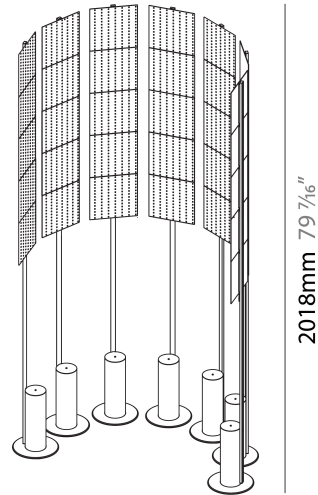

GENERAL

Series: Code _____
Subseries: Screen Grid _____
Brand: Prolicht _____
Division: Architectural _____
Mounting Type: Portable _____
Mounting Location: Floor _____
Subcategory: Ambient _____

PHYSICAL

Shape: Abstract _____
Length (mm): 1100 _____
Length (in): 43 ⁵/₁₆ _____
Width (mm): 650 _____
Width (in): 43 ⁵/₁₆ _____
Height (mm): 2020 _____
Height (in): 79 ¹/₂ _____
Light Distribution: Direct _____
Weight (kg): 31.244 _____
Fixture Finish: SSR / BKV / CWI / CRY / HAB / UFT / ITA / RUA / FTG / MYG / LOD / PUS / FRO / FUP / KIA / POP / BLS / SPG / MEY / GOH / GUM / CHC / COM / ABZ / JAG / OBR / MOS / ROR _____
Fixture Material: Aluminum _____

ELECTRICAL

Lamp Type: LED (Zhaga Standard) _____
Input Wattage (W): 146.3 _____
Total Output Wattage (W): 132.7 _____
Dimming: Non-Dimmable _____
Driver Included: Yes _____
Driver Location: Integrated _____
Driver Type: Constant Current - Universal _____
Driver Class: Class 2 _____
Input Voltage (V): 120 - 277 _____
Constant Current (MA): 79 _____

LED

Color Temperature (°K): 2700 _____
Max. Delivered Lumen (lm): 16100 _____
Nominal Lumen (lm): 16100 _____
CRI: >90 CRI _____
Lamp Life (hrs): 50000 _____

OPTICAL

Beam Angle: 122 _____

RATINGS AND CERTIFICATIONS

Certified By: CSA Certified to UL and CSA Standards _____
IP rating: IP20 _____

PROJECT
TYPE
SPECIFIER
QUANTITY
DATE