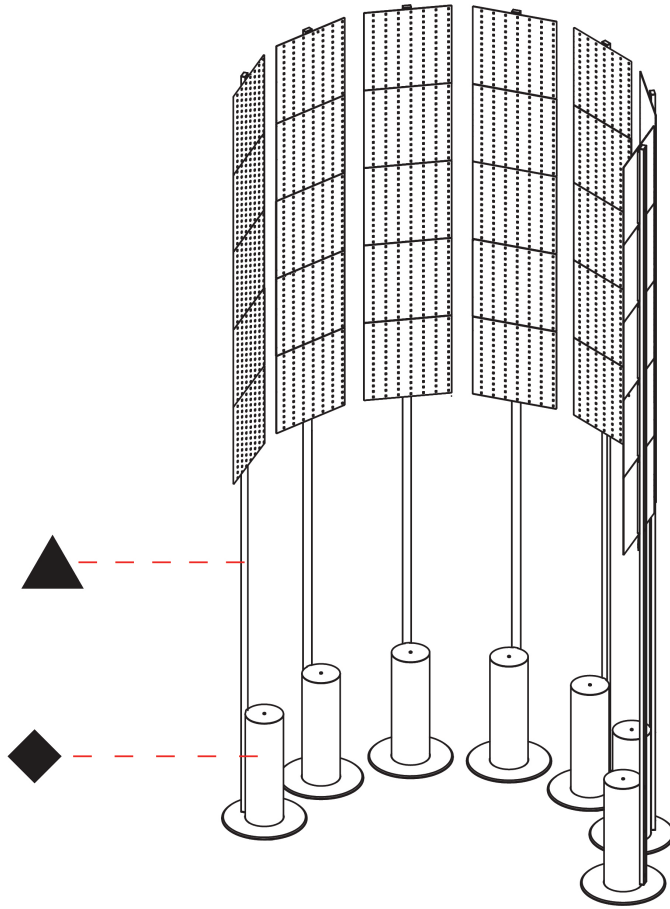

SCREEN GRID PORTABLE

A340014-

PROJECT _____

TYPE _____

SPECIFIER _____

QUANTITY _____

DATE _____

A