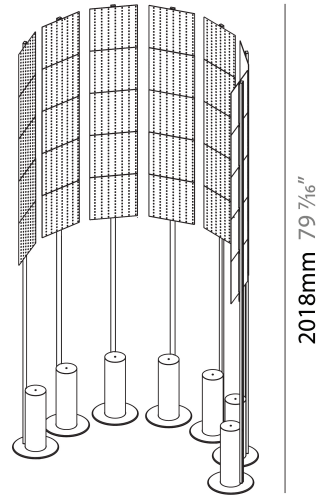

GENERAL

Series: Code _____
Subseries: Screen Grid _____
Partner: Prolicht _____
Division: Architectural _____
Installation: Portable _____
Product Type: Floor _____
Mounting Location: Floor _____
Light Distribution: Direct _____

PHYSICAL

Shape: Abstract _____
Length (mm): 1100 _____
Length (in): 43 ⁵/₁₆ _____
Width (mm): 650 _____
Width (in): 43 ⁵/₁₆ _____
Height (mm): 2020 _____
Height (in): 79 ¹/₂ _____
Weight (kg): 31.244 _____
Fixture Finish: [SSR / BKV / CWI / CRY / HAB / UFT / ITA / RUA / FTG / MYG / LOD / PUS / FRO / FUP / KIA / POP / BLS / SPG / MEY / GOH / CHC / COM / ABZ / JAG / OBR / MOS / ROR](#)
Fixture Material: Aluminum _____

ELECTRICAL

Lamp Type: LED (Zhaga Standard) _____
Input Wattage (W): 146.3 _____
Total Output Wattage (W): 132.7 _____
Dimming: Non-Dimmable _____
Driver Included: Yes _____
Driver Location: Integrated _____
Driver Type: Constant Current - Universal _____
Driver Class: Class 2 _____
Input Voltage (V): 120 - 277 _____
Constant Current (MA): 79 _____

LED

Color Temperature (°K): 2700 _____
Max. Delivered Lumen (lm): 16100 _____
Nominal Lumen (lm): 16100 _____
CRI: >90 CRI _____
Lamp Life (hrs): 50000 _____

OPTICAL

Beam Angle: 122 _____

RATINGS AND CERTIFICATIONS

Certified By: CSA Certified to UL and CSA Standards _____
IP rating: IP20 _____

PROJECT
TYPE
SPECIFIER
QUANTITY
DATE