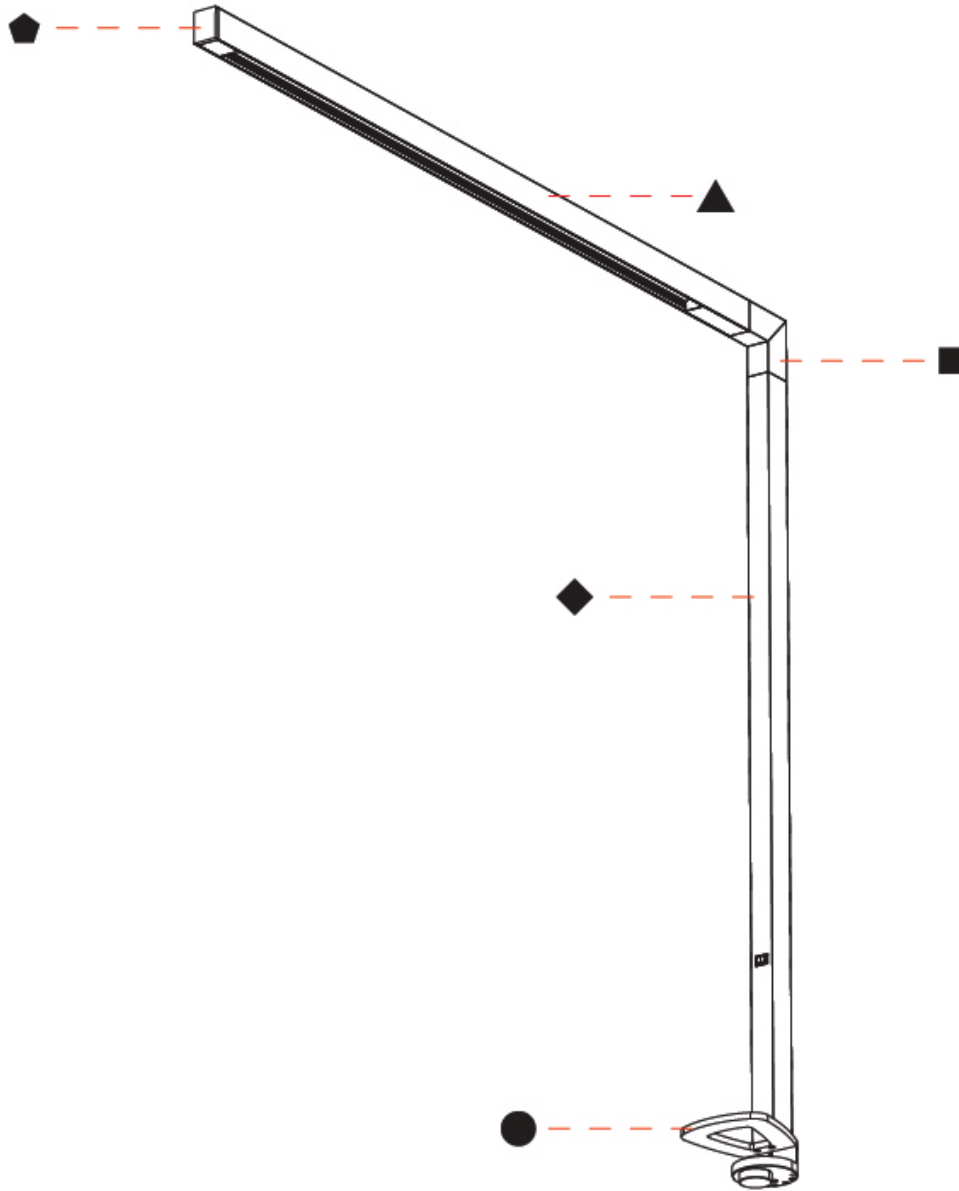

SLIDER-F FREE STANDING PORTABLE

A340020-

PROJECT _____

TYPE _____

SPECIFIER _____

QUANTITY _____

DATE _____

A