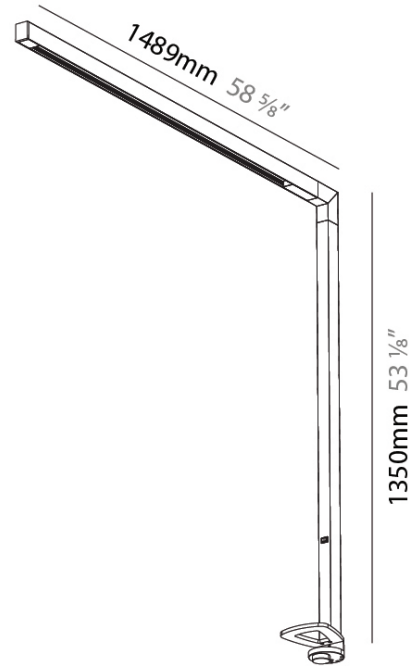

PROJECT
TYPE
SPECIFIER
QUANTITY
DATE

SLIDER-F FREE STANDING PORTABLE

A340020-

base number   Color   Finishes   Finishes   Finishes   Finishes   Finishes   Diffuser Options

1. To build a product code in our configurator select the specify button on the base model # product page
2. To build a manual product code on this datasheet choose from the options listed below in blue font and add the suffix to the base model #

GENERAL

Series: Slider-F
Subseries: Slider-F Free Standing
Partner: Prolicht
Division: Architectural
Installation: Portable
Product Type: Table
Mounting Location: Table
Light Distribution: Direct

PHYSICAL

Shape: Abstract
Length (mm): 1489
Length (in): 58 5/8
Width (mm): 150
Width (in): 5 7/8
Height (mm): 1350
Height (in): 53 1/8
Diffuser: Diffuser - Opal, Linear Scatter Lens
Fixture Finish: SSR / BKV / CWI / CRY / HAB / UFT / ITA / RUA / FTG / MYG / LOD / PUS / FRO / FUP / KIA / POP / BLS / SPG / MEY / GOH / CHC / COM / ABZ / JAG / OBR / MOS / ROR
Fixture Material: Extruded Aluminum

ELECTRICAL

Lamp Type: LED (Zhaga Standard)
Input Wattage (W): 77
Total Output Wattage (W): 70
Dimming: Touch Dimming
Driver Included: Yes
Driver Location: Integrated
Driver Class: Class 2
Input Voltage (V): 120 - 277

LED

Color Temperature (°K): 2700 / 3000
Max. Delivered Lumen (lm): 9709 - 9865
Nominal Lumen (lm): 12480 - 12680
CRI: >90 CRI
Lamp Life (hrs): 50000

RATINGS AND CERTIFICATIONS

Certified By: CSA Certified to UL and CSA Standards
IP rating: IP40