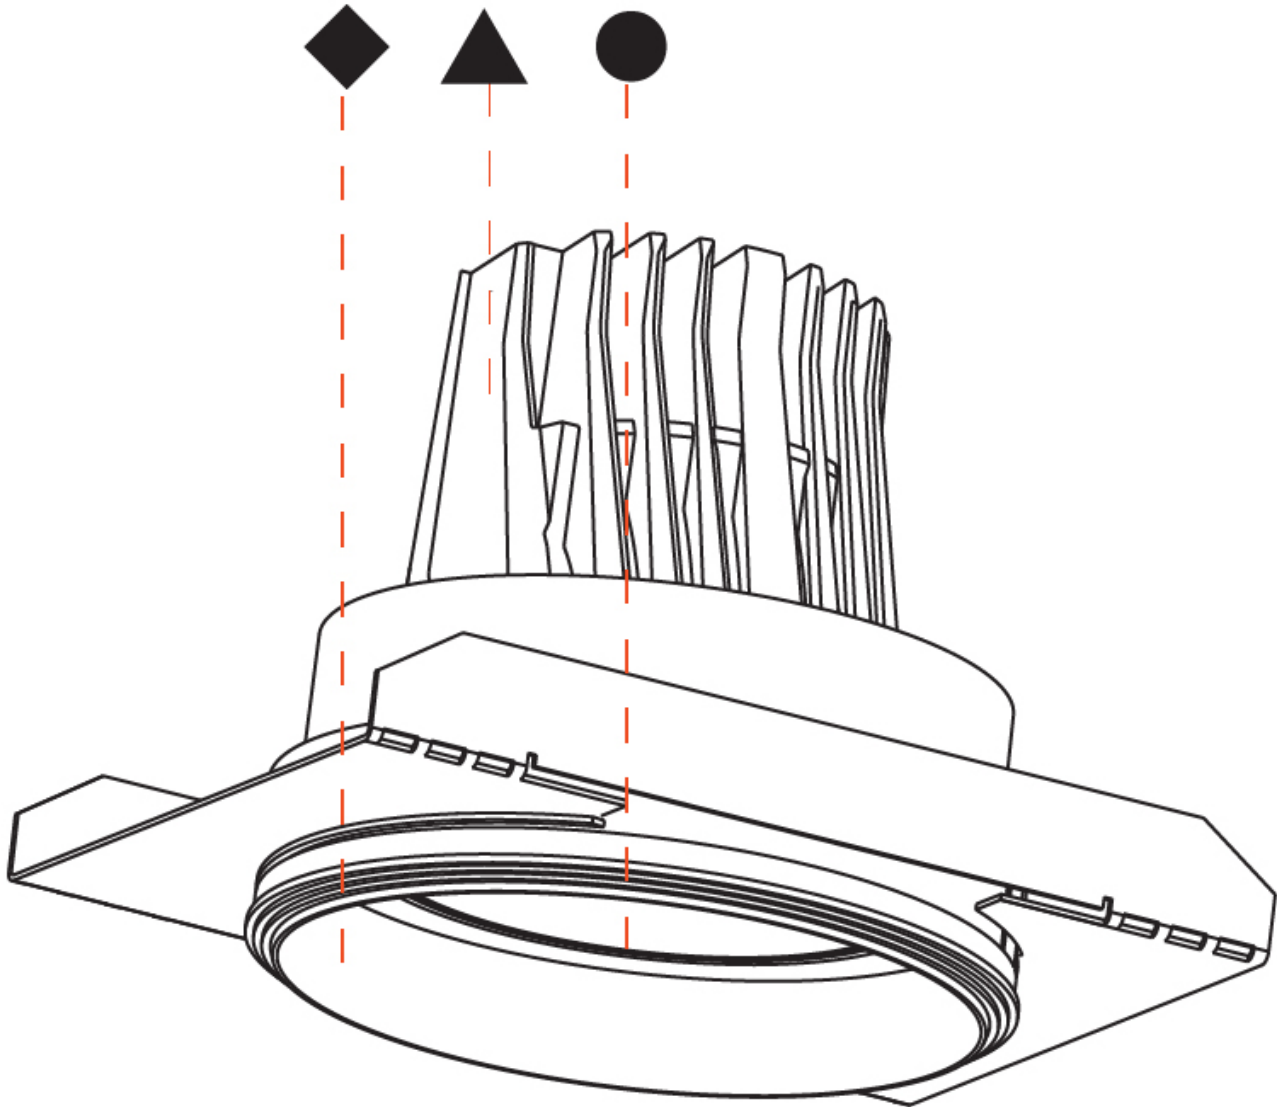

MECHANIQ ROUND COMFORT TRIMLESS

A35001-

PROJECT _____

TYPE _____

SPECIFIER _____

QUANTITY _____

DATE _____

A