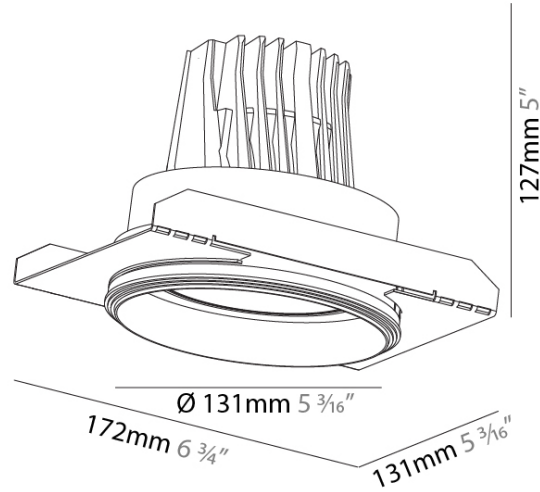

ELECTRICAL

Lamp Type: LED (Zhaga Standard)
Input Wattage (W): 13.2 (2700K) / 16.5
Total Output Wattage (W): 12.1 (2700K) / 14.7
Dimming: Tri-Mode (Non-Dimming and Phase Dimming (120Vac only) and 0-10V Dimming)
Driver Included: No
Driver Location: Recessed Housing
Driver Type: Constant Current - Universal
Driver Class: Class 2
Housing: See components
Input Voltage (V): 120 - 277
Constant Current (MA): 350

LED

Number of LEDs: 1
Color Temperature (°K): 2700 / 3000 / 3500 / 4000
Max. Delivered Lumen (lm): 830 / 930 / 1009 / 1030
CRI: >90 CRI
Lamp Life (hrs): 50000
Upon Request: Special Color Temperature RGB-W Tunable White Special LED

OPTICAL

Reflector: 8
Adjustability: Rotational 355°; Tilt 30°
Upon Request: Special Beam Angles

RATINGS AND CERTIFICATIONS

Certified By: Certified for North American Standards
IP rating: IP44