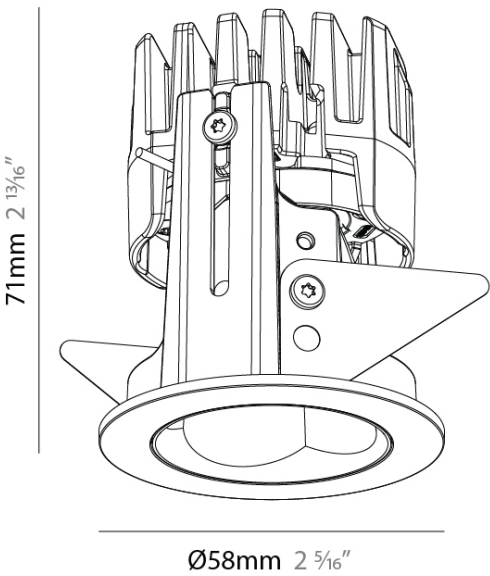

Aperture Sizes - Downlights: 1"  
 Shape: Round  
 Diameter (mm): 58  
 Diameter (in): 2 5/16"  
 Height (mm): 71  
 Height (in): 2 13/16"  
 Ceiling Thickness (mm): 10  
 Ceiling Thickness (in): 3/8  
 Min. Recessing Depth (mm): 80  
 Min. Recessing Depth (in): 3 1/8"  
 Fixture Finish: SSR / BKV / CWI / CRY / HAB / UFT / ITA / RUA / FTG / MYG / LOD / PUS / FRO / FUP / KIA / POP / BLS / SPG / MEY / GOH / CHC / COM / ABZ / JAG / OBR / MOS / ROR  
 Fixture Material: Aluminum Die Cast  
 Cut-out Measurements: Dia. 50MM / 1 15/16"

**OPTICAL**

Beam Angle: 34  
 Adjustability: Fixed

**RATINGS AND CERTIFICATIONS**

Certified By: Certified for North American Standards  
 IP rating: IP20