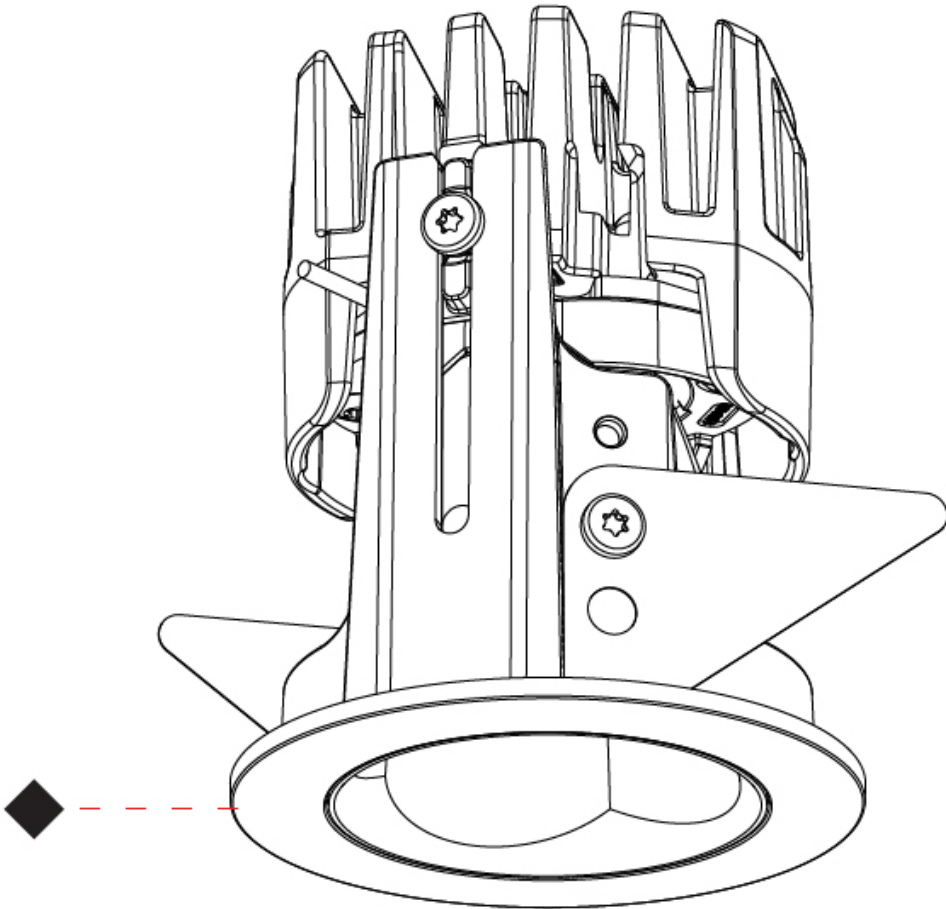

OIKO PRO SLIM RECESSED

A350072-

PROJECT	_____
TYPE	_____
SPECIFIER	_____
QUANTITY	_____
DATE	_____

A